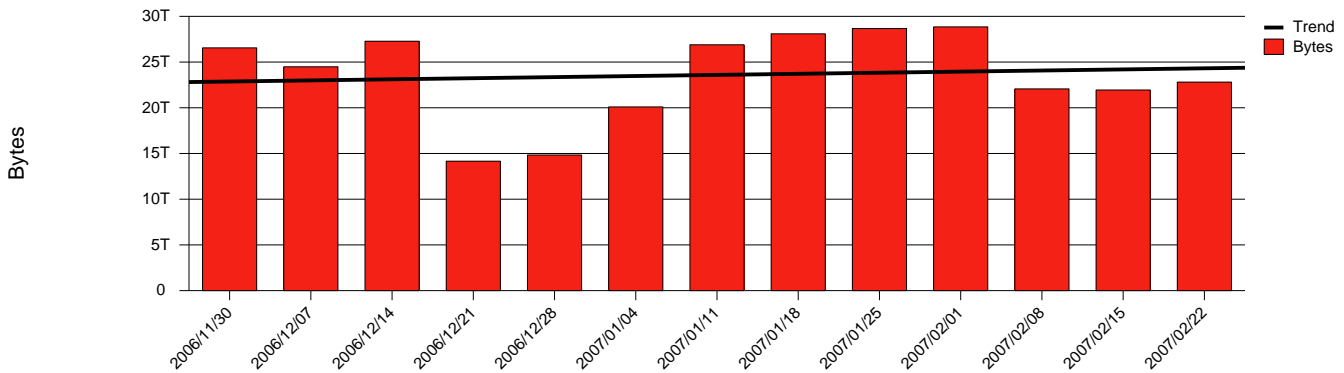

Monthly Health Report

Report for 2007/02/28, Subject: SUNET-A-JONKOPING-HJ

LAN/WAN

Total Network Volume by Month

Total Network Volume by Week

Total Network Volume by Day

Situations to Watch

Rank	Element Name	Variable	Threshold	Monthly Average		Days to (from) Threshold
			Value	Actual	Predicted	
1	hj1-SRP(Out)	Volume (Bandwidth %)	80.000	8.758	8.750	Increasing
2	hj1-SRP(In)	Volume (Bandwidth %)	80.000	3.795	3.441	Increasing
3	hj2-SRP(In)	Volume (Bandwidth %)	80.000	0.167	0.330	Increasing
4	hj2-SRP(Out)	Volume (Bandwidth %)	80.000	0.000	0.027	Increasing
5	hj1-SRP(In)	Errors (% Frames)	5.000	0.000	0.000	Increasing
6	hj2-SRP(In)	Errors (% Frames)	5.000	0.000	0.000	Decreasing