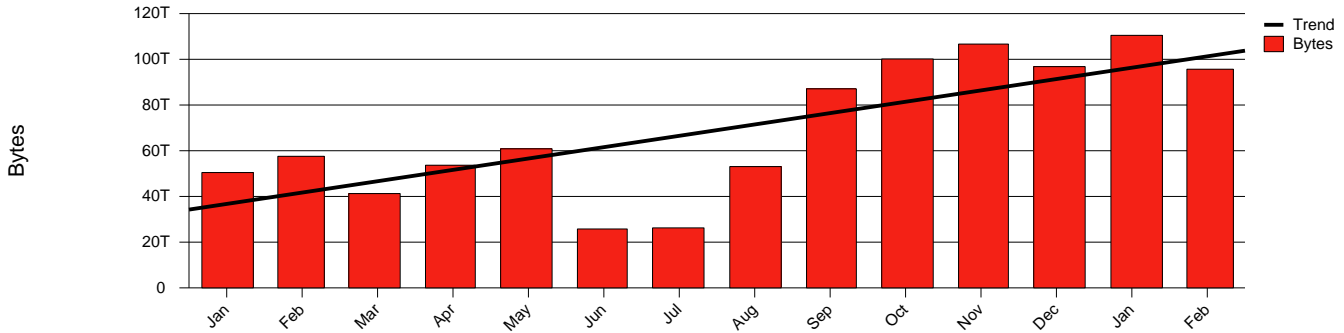

Monthly Health Report

Report for 2007/02/28, Subject: SUNET-A-JONKOPING-HJ

LAN/WAN

Total Network Volume by Month

Total Network Volume by Week

Total Network Volume by Day

Situations to Watch

Rank	Element Name	Variable	Threshold	Monthly Average		Days to (from) Threshold
			Value	Actual	Predicted	
1	hj1-SRP(Out)	Volume (Bandwidth %)	80.000	8.758	8.750	Increasing
2	hj1-SRP(In)	Volume (Bandwidth %)	80.000	3.795	3.441	Increasing
3	hj2-SRP(In)	Volume (Bandwidth %)	80.000	0.167	0.330	Increasing
4	hj2-SRP(Out)	Volume (Bandwidth %)	80.000	0.000	0.027	Increasing
5	hj1-SRP(In)	Errors (% Frames)	5.000	0.000	0.000	Increasing
6	hj2-SRP(In)	Errors (% Frames)	5.000	0.000	0.000	Decreasing