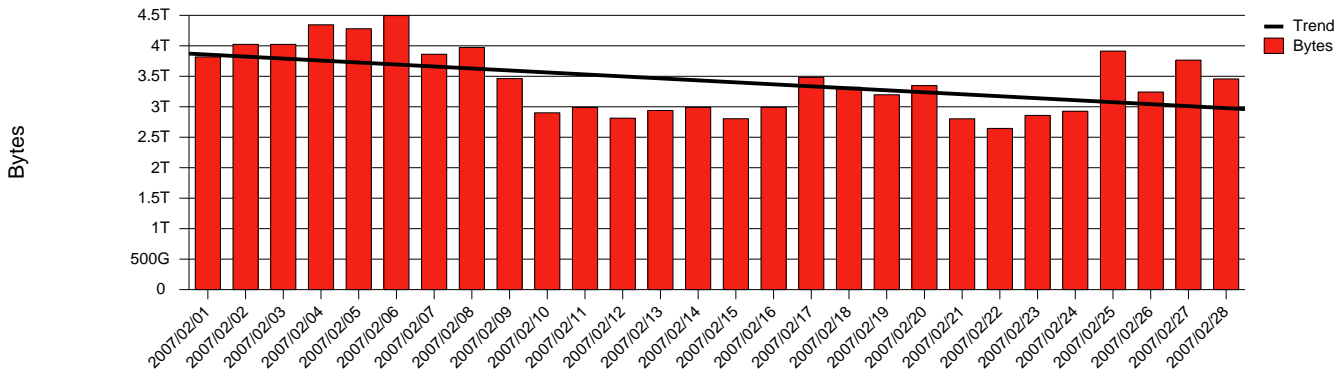

Monthly Health Report

Report for 2007/02/28, Subject: SUNET-A-JONKOPING-HJ

LAN/WAN

Total Network Volume by Month

Total Network Volume by Week

Total Network Volume by Day

Situations to Watch

Rank	Element Name	Variable	Threshold	Monthly Average		Days to (from) Threshold
			Value	Actual	Predicted	
1	hj1-SRP(Out)	Volume (Bandwidth %)	80.000	8.758	8.750	Increasing
2	hj1-SRP(In)	Volume (Bandwidth %)	80.000	3.795	3.441	Increasing
3	hj2-SRP(In)	Volume (Bandwidth %)	80.000	0.167	0.330	Increasing
4	hj2-SRP(Out)	Volume (Bandwidth %)	80.000	0.000	0.027	Increasing
5	hj1-SRP(In)	Errors (% Frames)	5.000	0.000	0.000	Increasing
6	hj2-SRP(In)	Errors (% Frames)	5.000	0.000	0.000	Decreasing