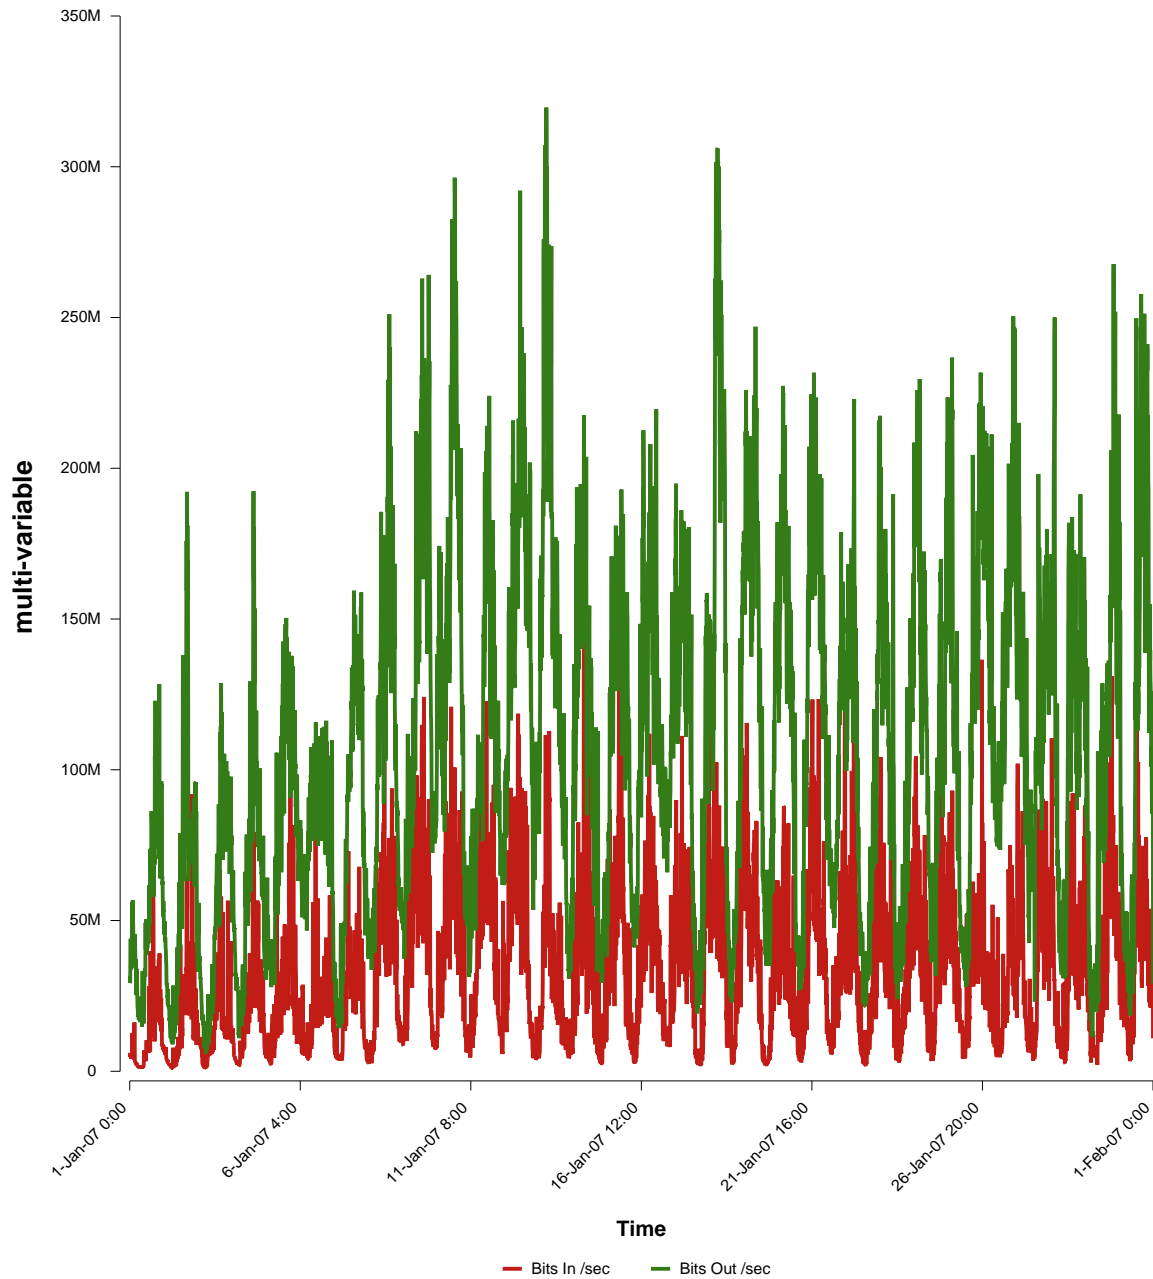

eHealth Trend Report

Divide by Time

SUNET-A-VISBY-HGO

Auto Range: Last Month
From: 2007/01/01 00:00
To: 2007/01/31 23:59

Created: 2007/02/02 07:45:16