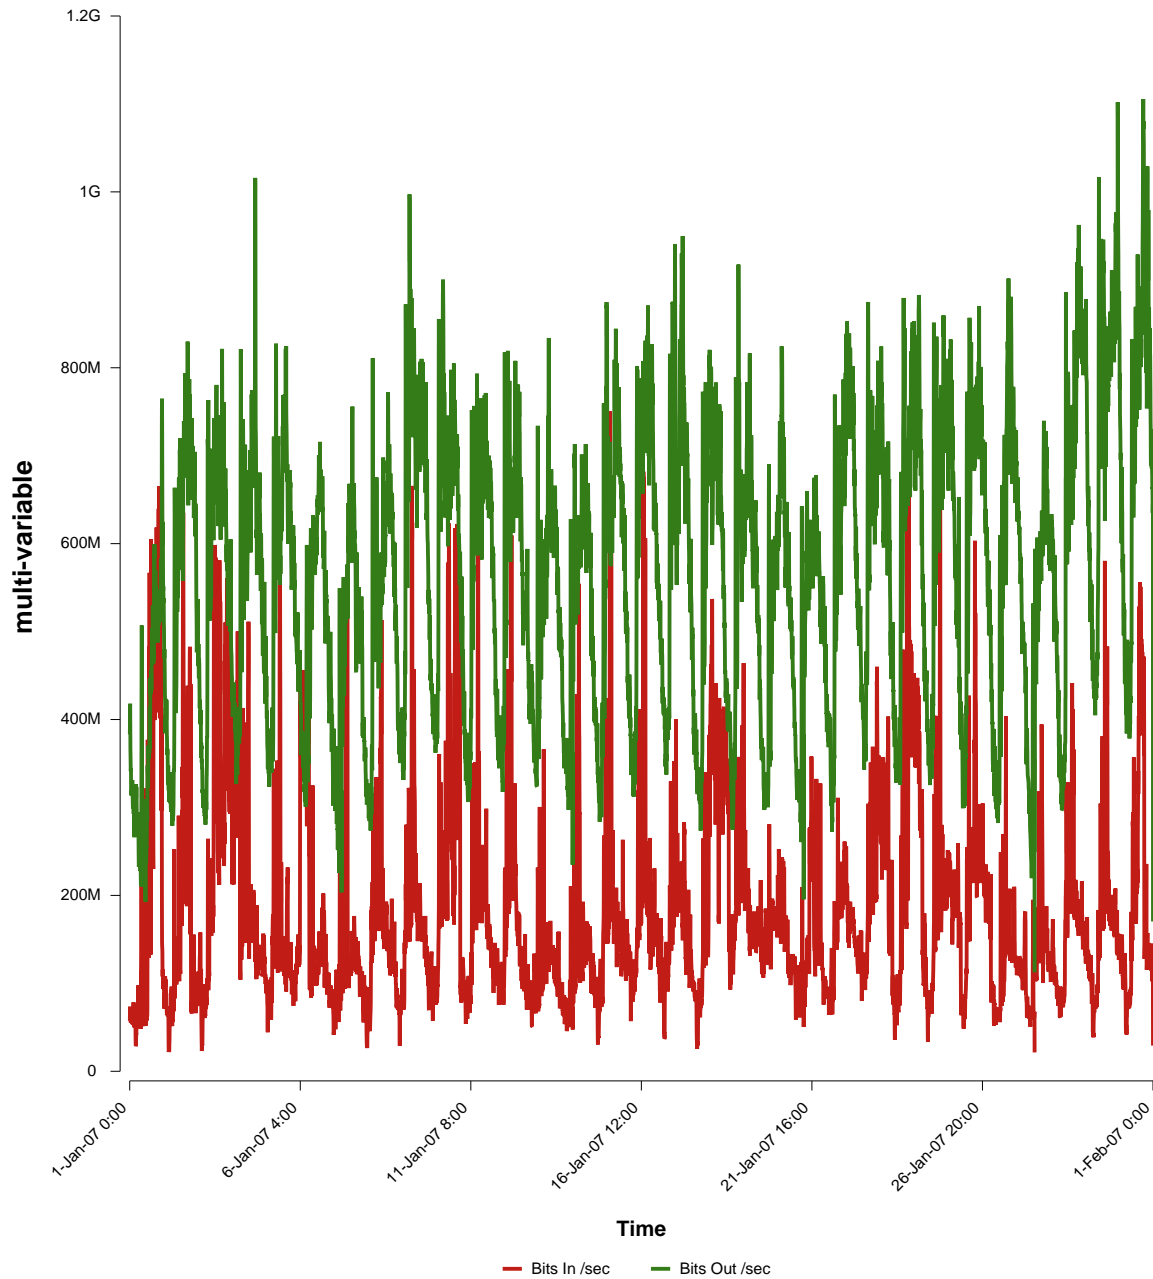

eHealth Trend Report

Divide by Time

SUNET-A-UMEA-UMU

Auto Range: Last Month
From: 2007/01/01 00:00
To: 2007/01/31 23:59

Created: 2007/02/02 06:50:16