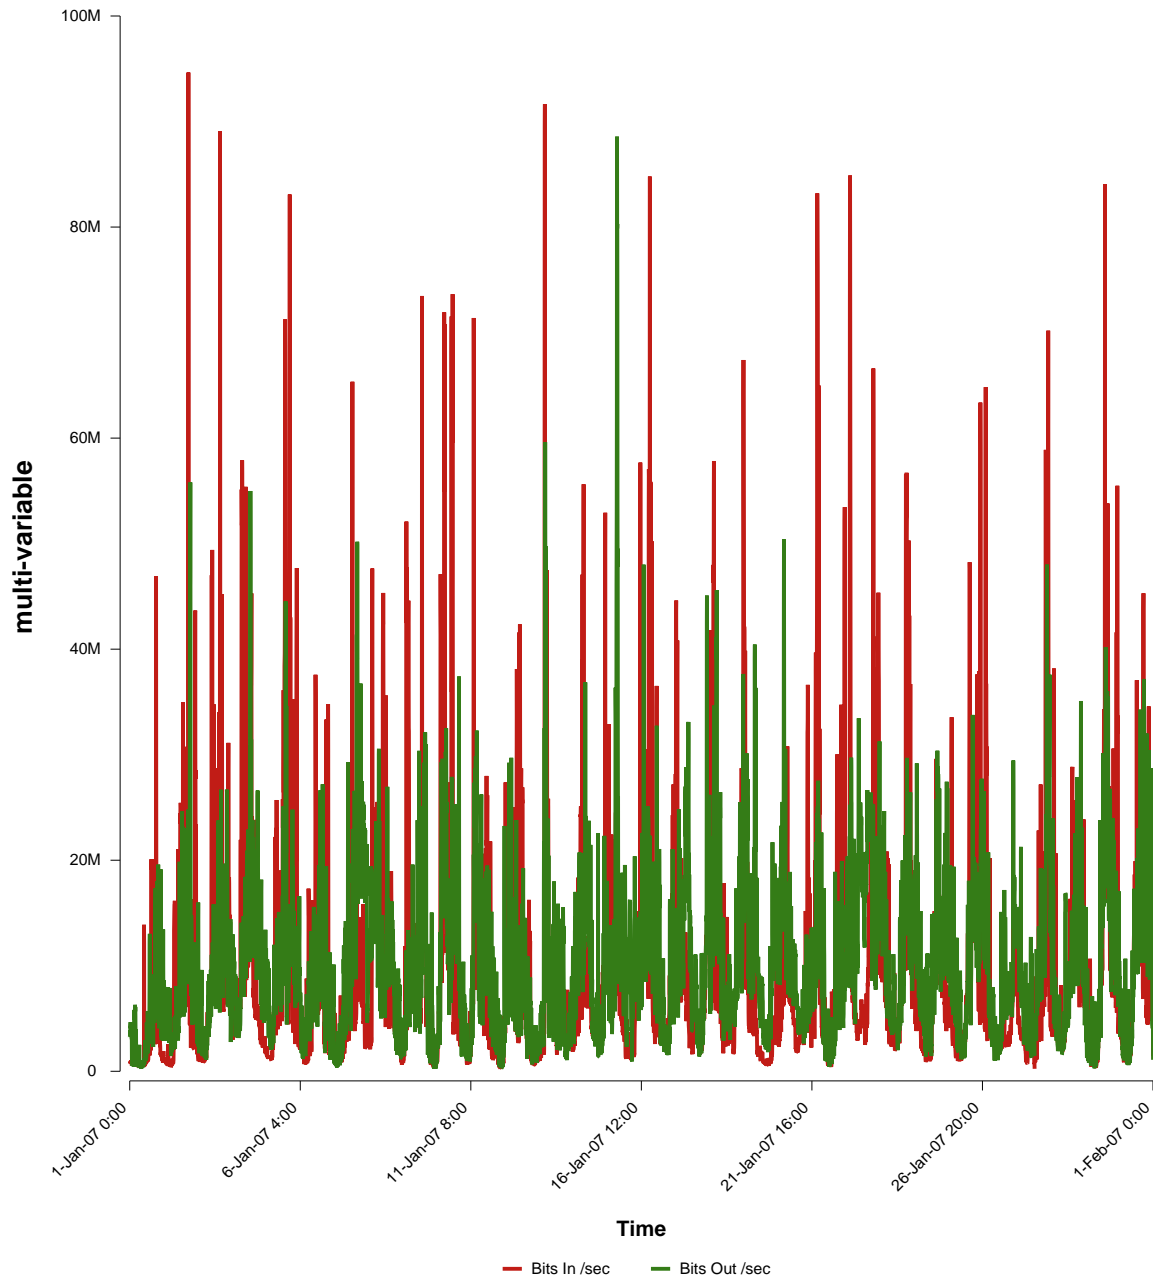

# eHealth Trend Report

Divide by Time

## SUNET-A-TROLLHATTAN-HTU

Auto Range: Last Month  
From: 2007/01/01 00:00  
To: 2007/01/31 23:59

Created: 2007/02/02 06:40:15