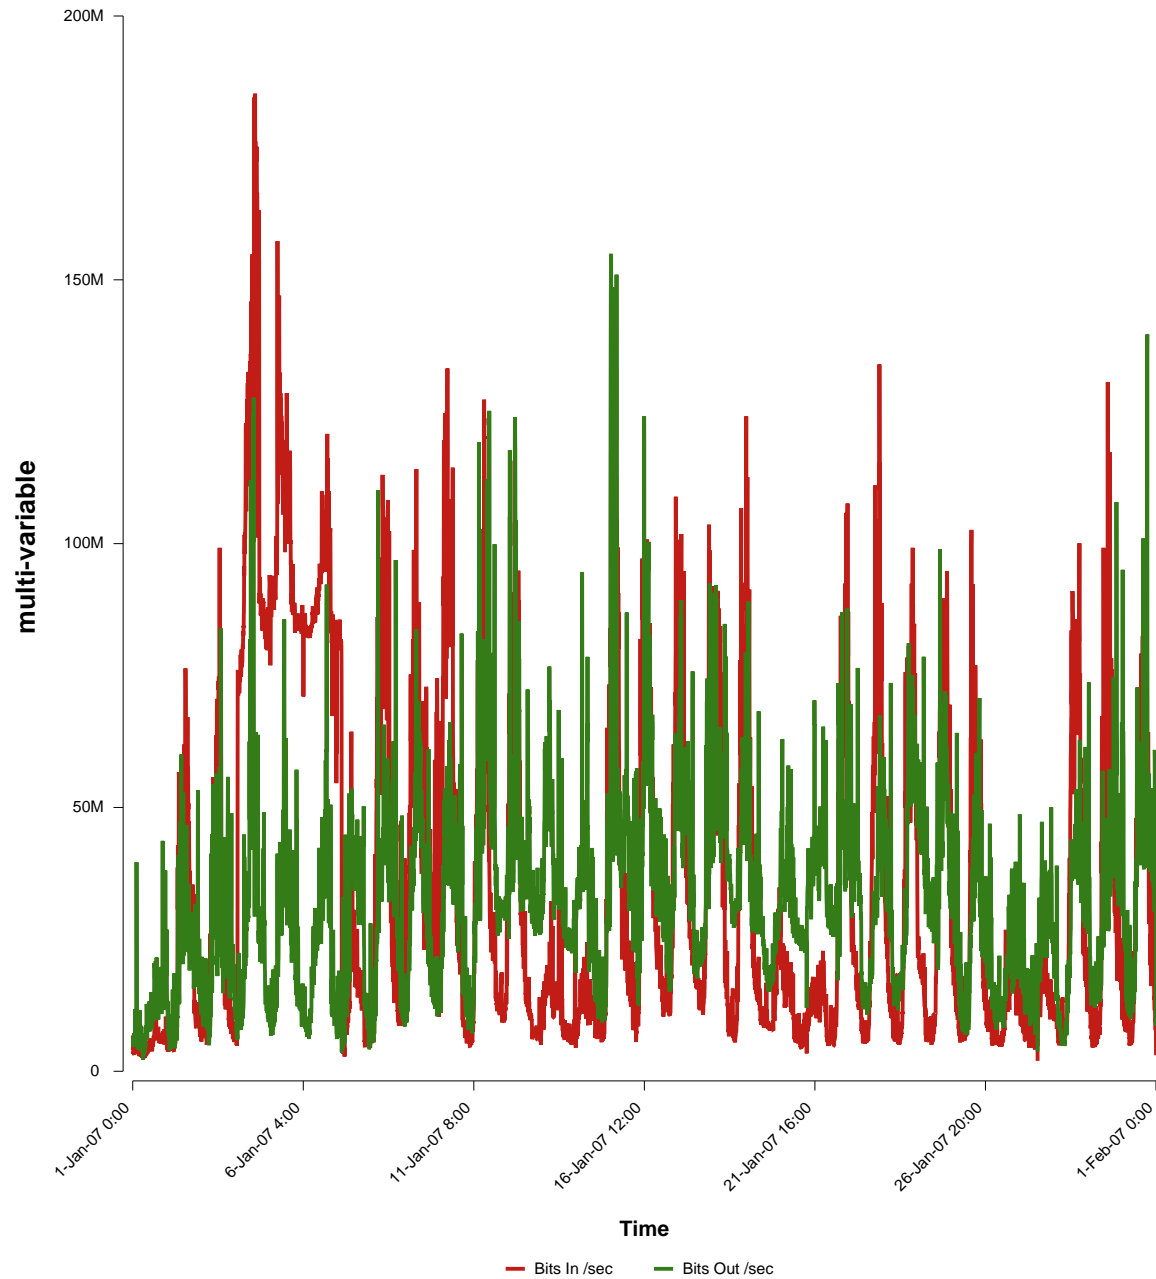

eHealth Trend Report

Divide by Time

SUNET-A-STHLM-SU

Auto Range: Last Month
From: 2007/01/01 00:00
To: 2007/01/31 23:59

Created: 2007/02/02 06:20:52