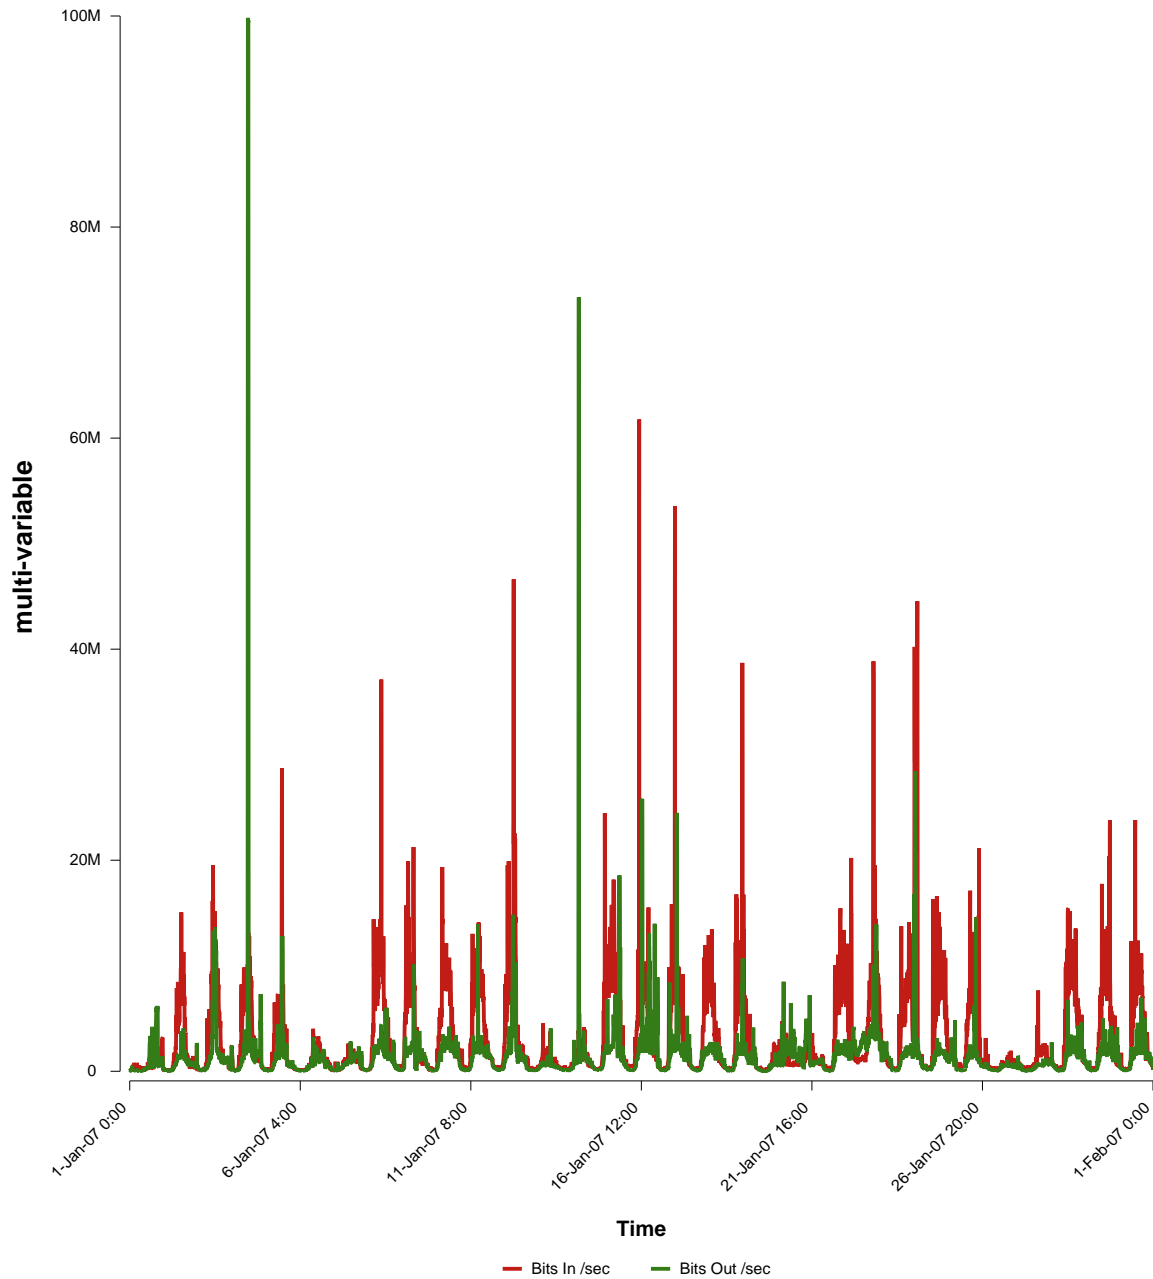

eHealth Trend Report

Divide by Time

SUNET-A-STHLM-SH

Auto Range: Last Month
From: 2007/01/01 00:00
To: 2007/01/31 23:59

Created: 2007/02/02 06:10:17