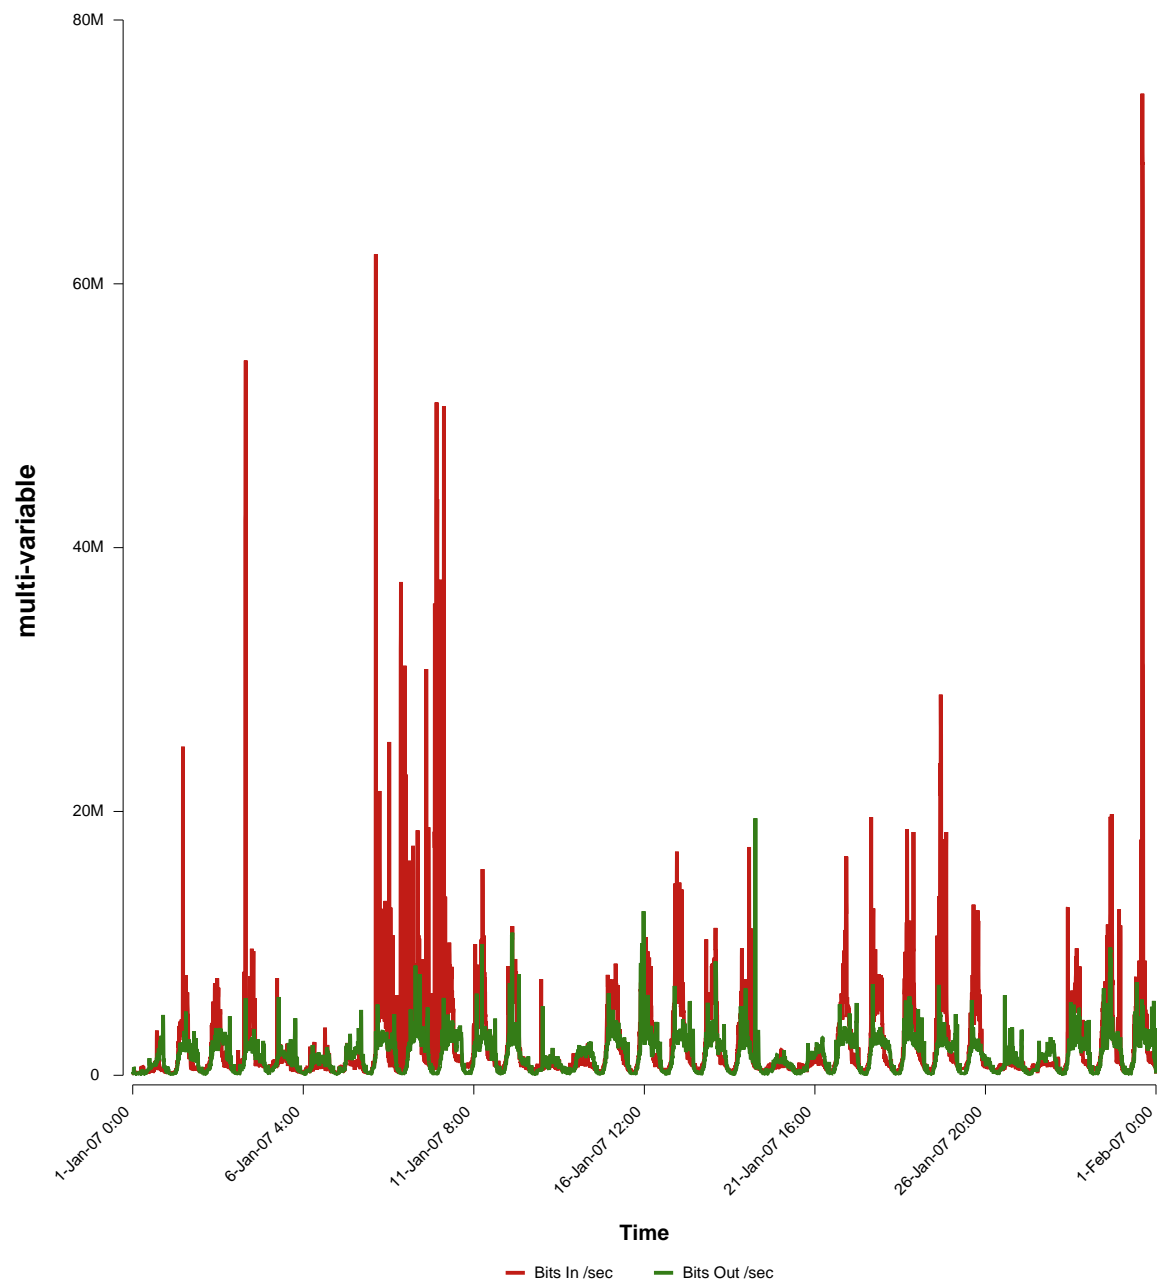

eHealth Trend Report

Divide by Time

SUNET-A-STHLM-LHS

Auto Range: Last Month
From: 2007/01/01 00:00
To: 2007/01/31 23:59

Created: 2007/02/02 06:03:01