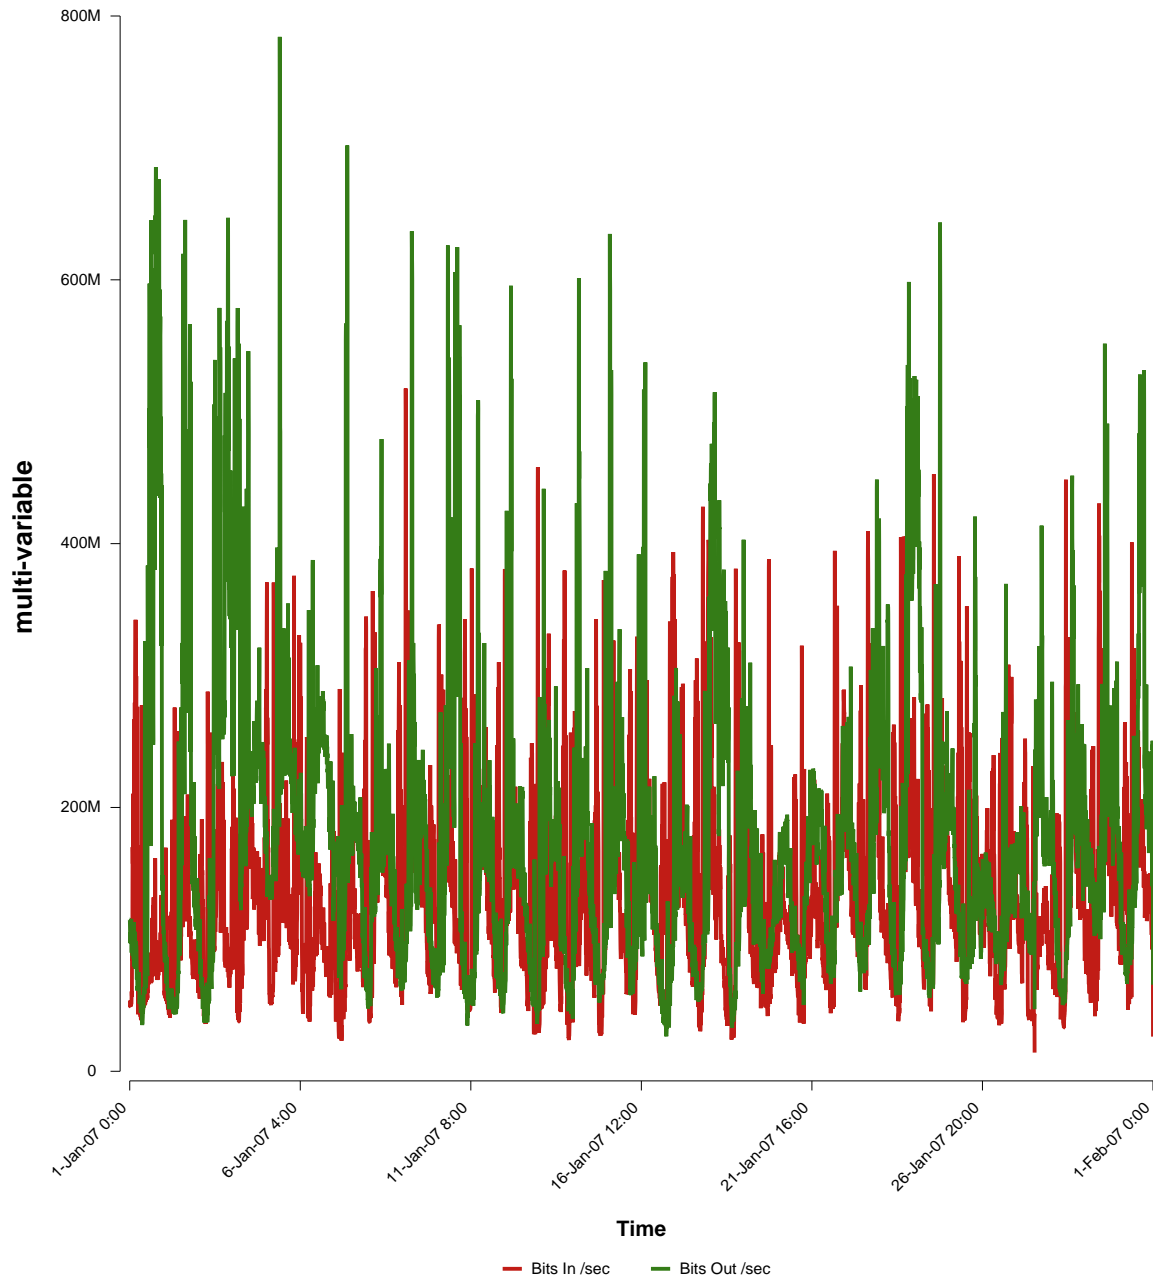

eHealth Trend Report

Divide by Time

SUNET-A-STHLM-KTH

Auto Range: Last Month
From: 2007/01/01 00:00
To: 2007/01/31 23:59

Created: 2007/02/02 05:50:17