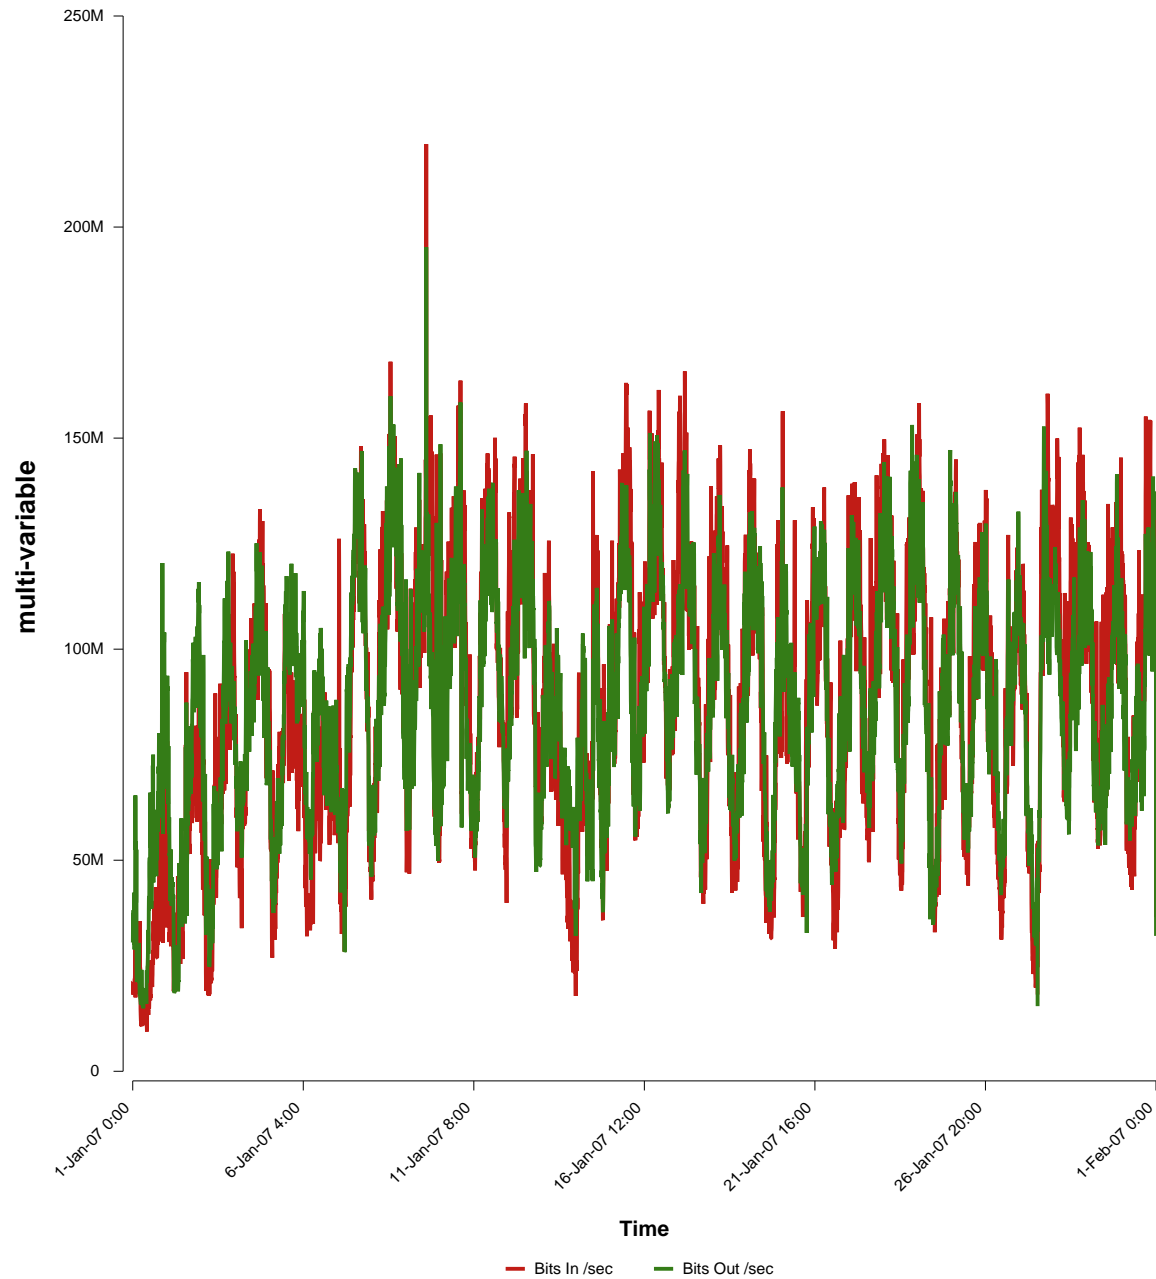

eHealth Trend Report

Divide by Time

SUNET-A-RONNEBY-BTH

Auto Range: Last Month
From: 2007/01/01 00:00
To: 2007/01/31 23:59

Created: 2007/02/02 05:10:15