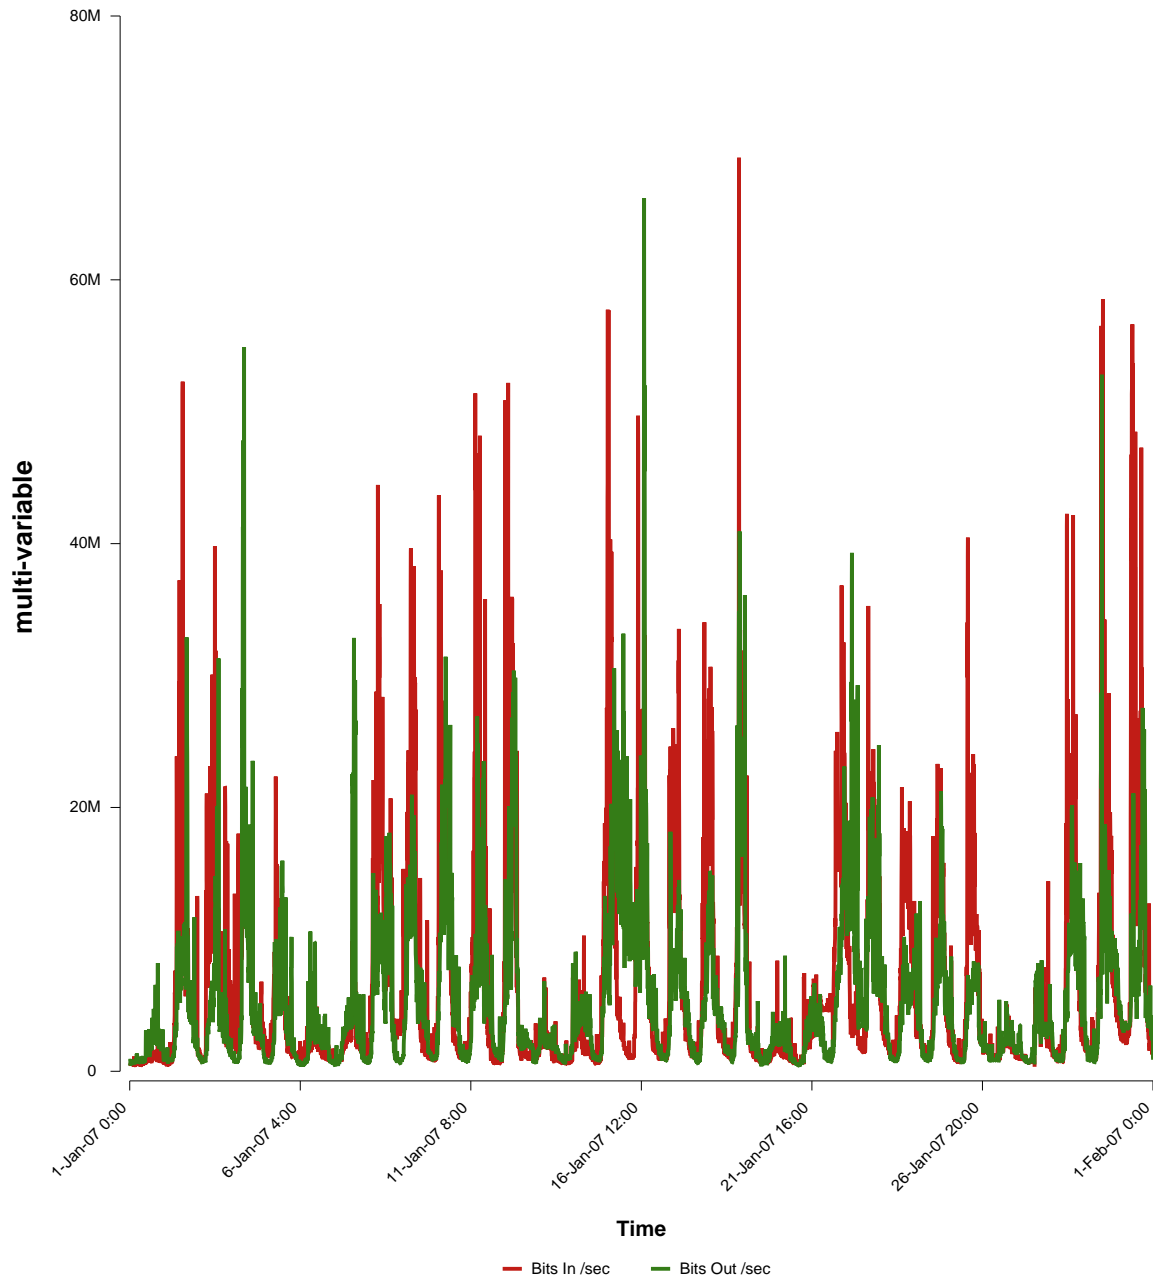

# eHealth Trend Report

Divide by Time

## SUNET-A-OREBRO-ORU

Auto Range: Last Month  
From: 2007/01/01 00:00  
To: 2007/01/31 23:59

Created: 2007/02/02 05:00:16