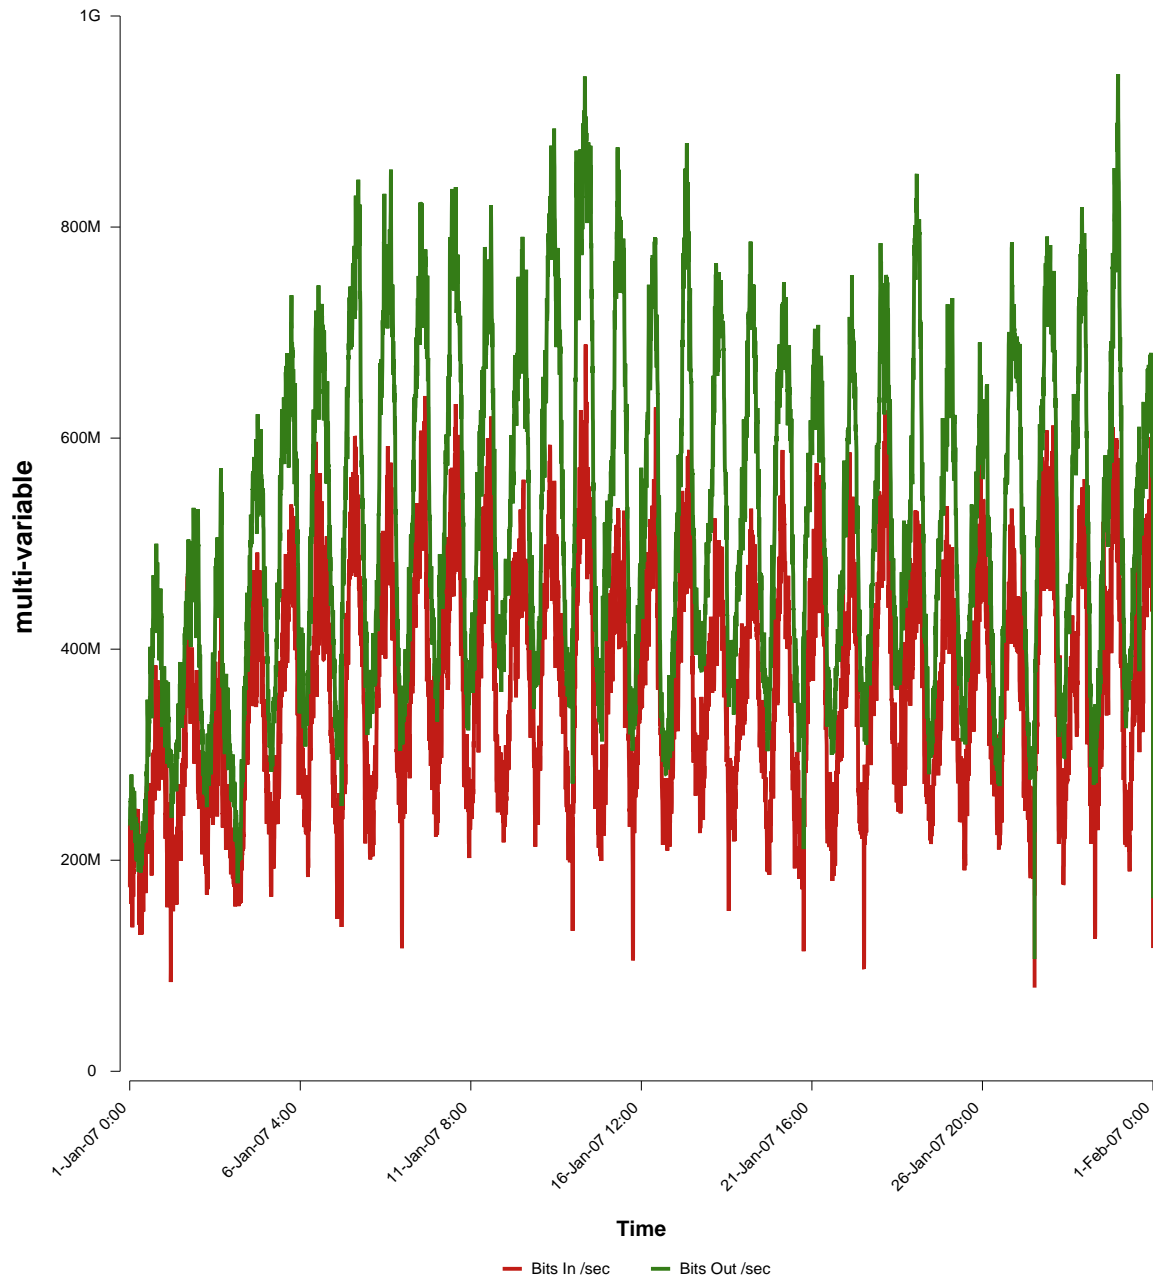

eHealth Trend Report

Divide by Time

SUNET-A-LULEA-LTU

Auto Range: Last Month
From: 2007/01/01 00:00
To: 2007/01/31 23:59

Created: 2007/02/02 04:45:18