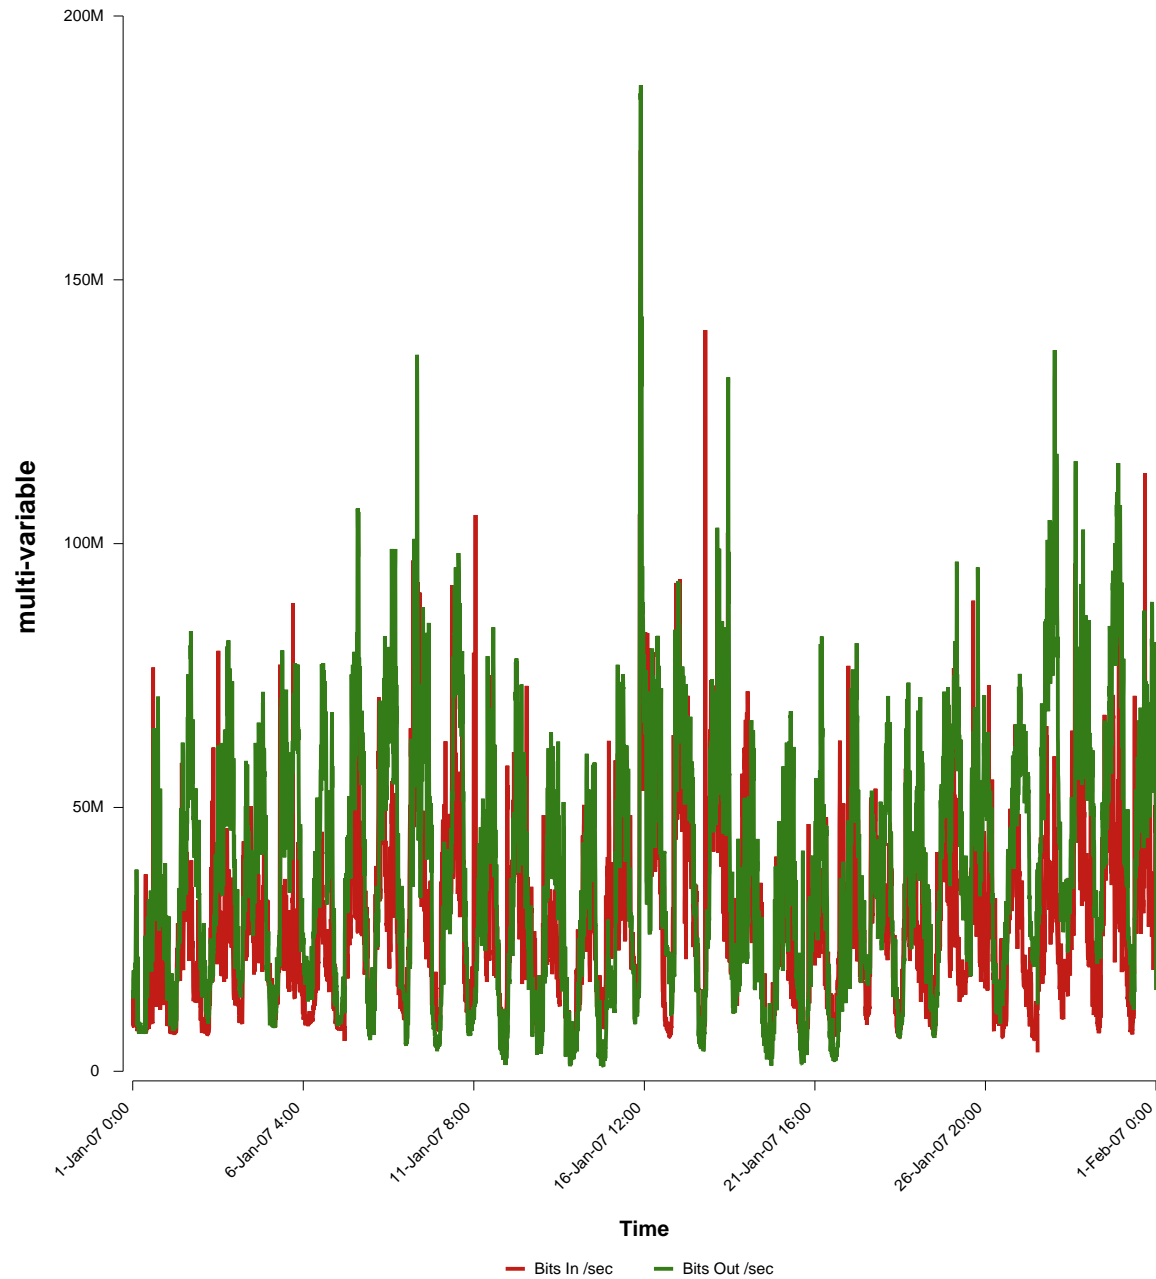

# eHealth Trend Report

Divide by Time

## SUNET-A-KARLSTAD-KAU

Auto Range: Last Month  
From: 2007/01/01 00:00  
To: 2007/01/31 23:59

Created: 2007/02/02 04:00:18