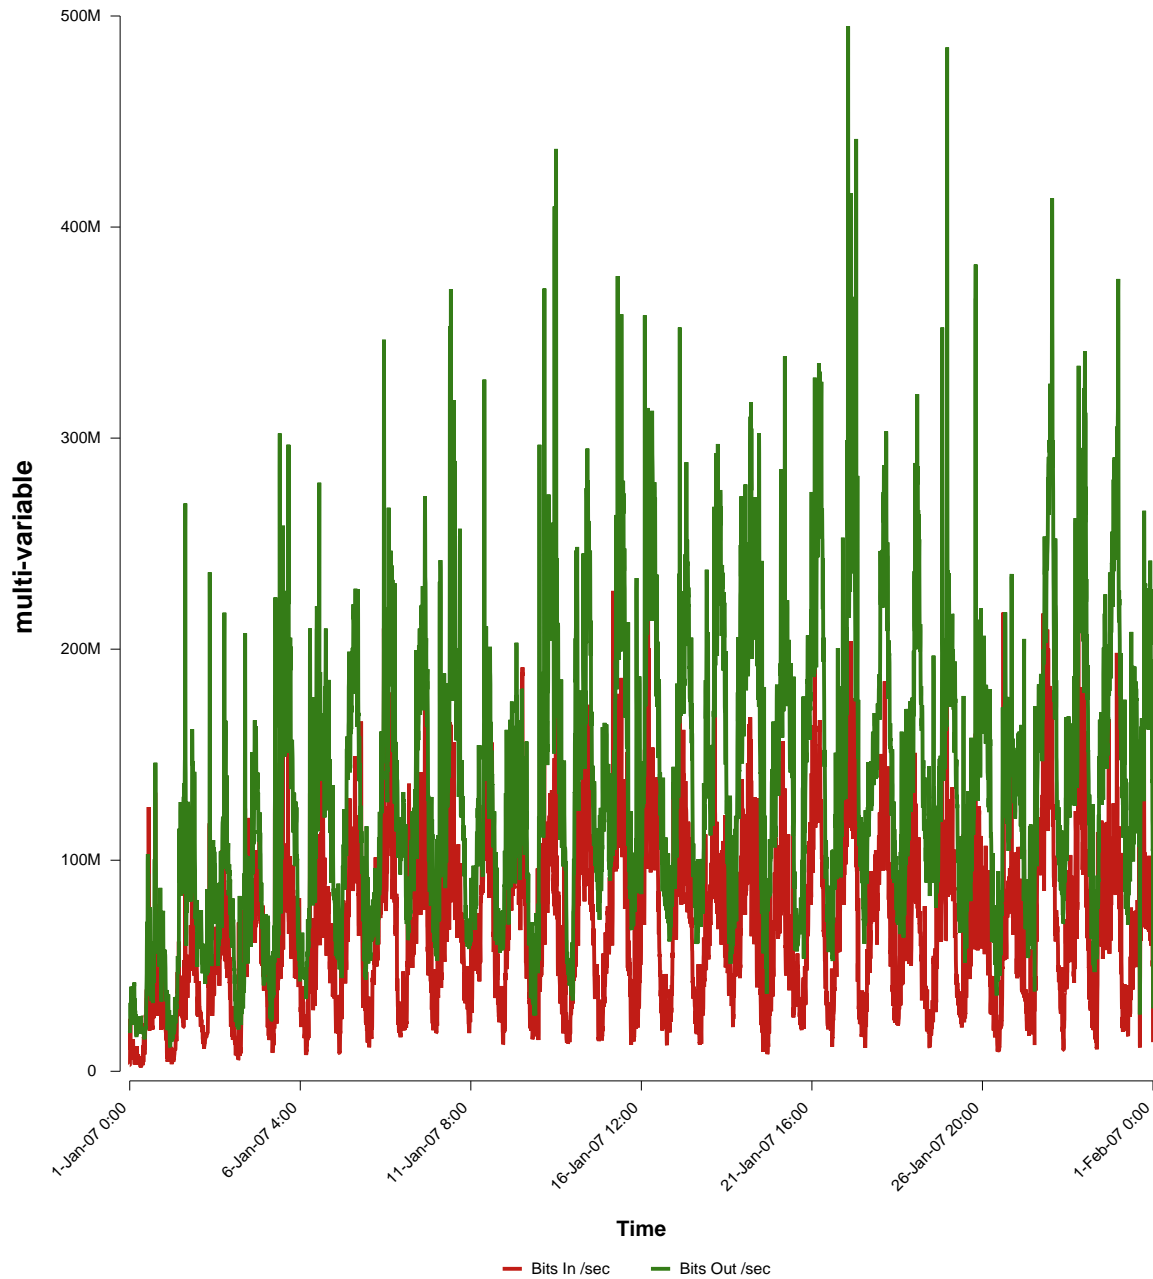

# eHealth Trend Report

Divide by Time

## SUNET-A-KALMAR-HIK

Auto Range: Last Month  
From: 2007/01/01 00:00  
To: 2007/01/31 23:59

Created: 2007/02/02 03:50:15