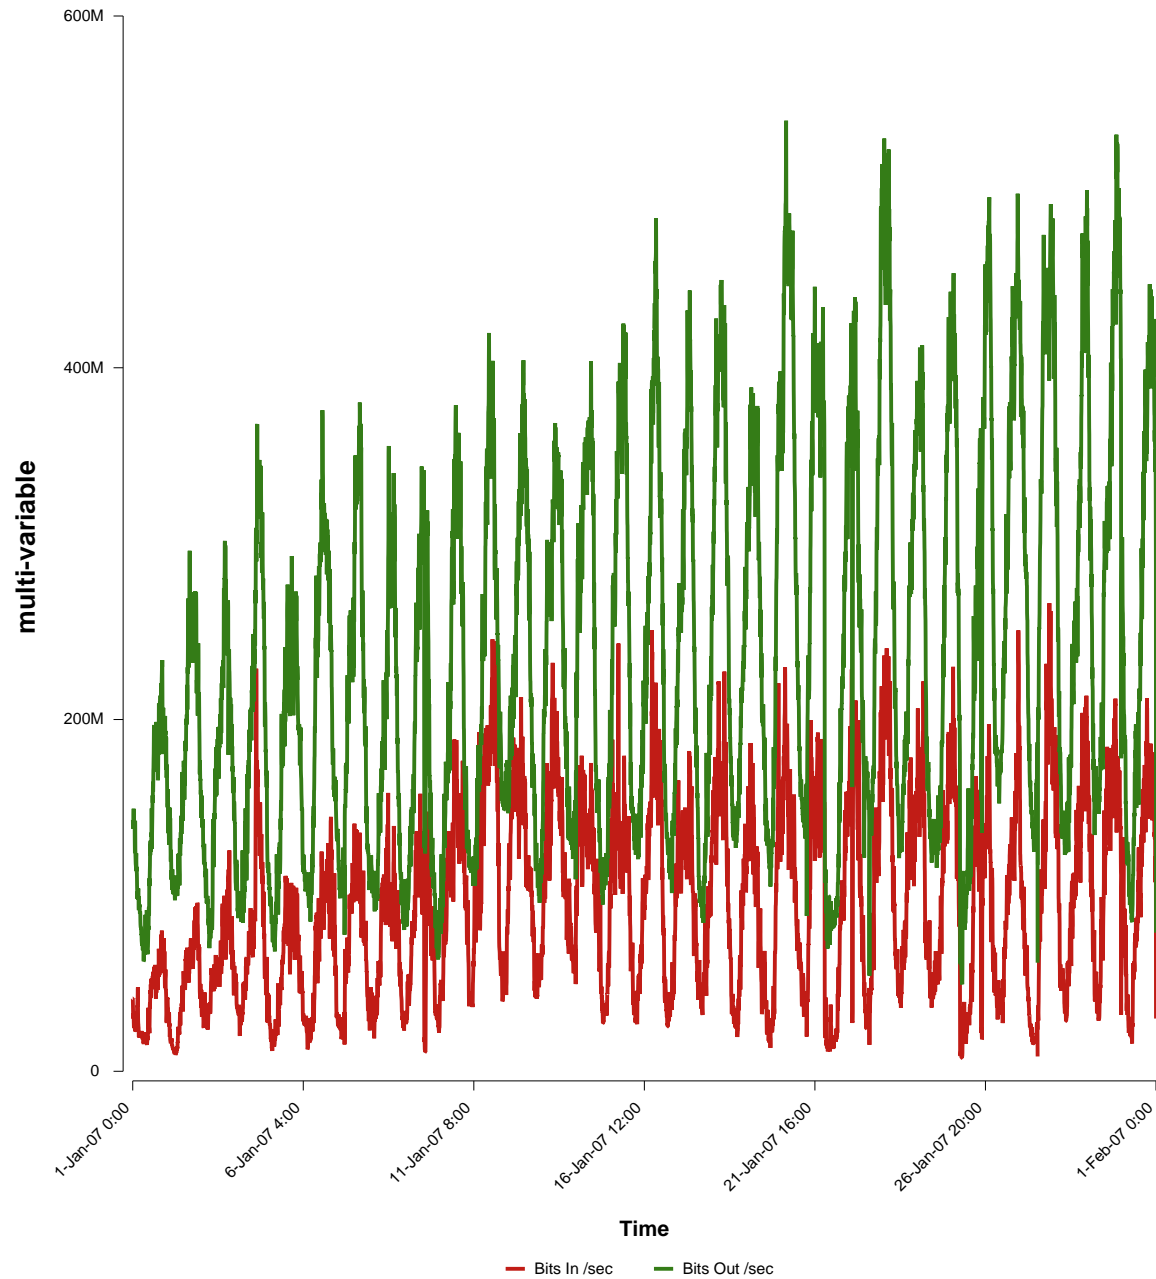

eHealth Trend Report

Divide by Time

SUNET-A-JONKOPING-HJ

Auto Range: Last Month
From: 2007/01/01 00:00
To: 2007/01/31 23:59

Created: 2007/02/02 03:40:17