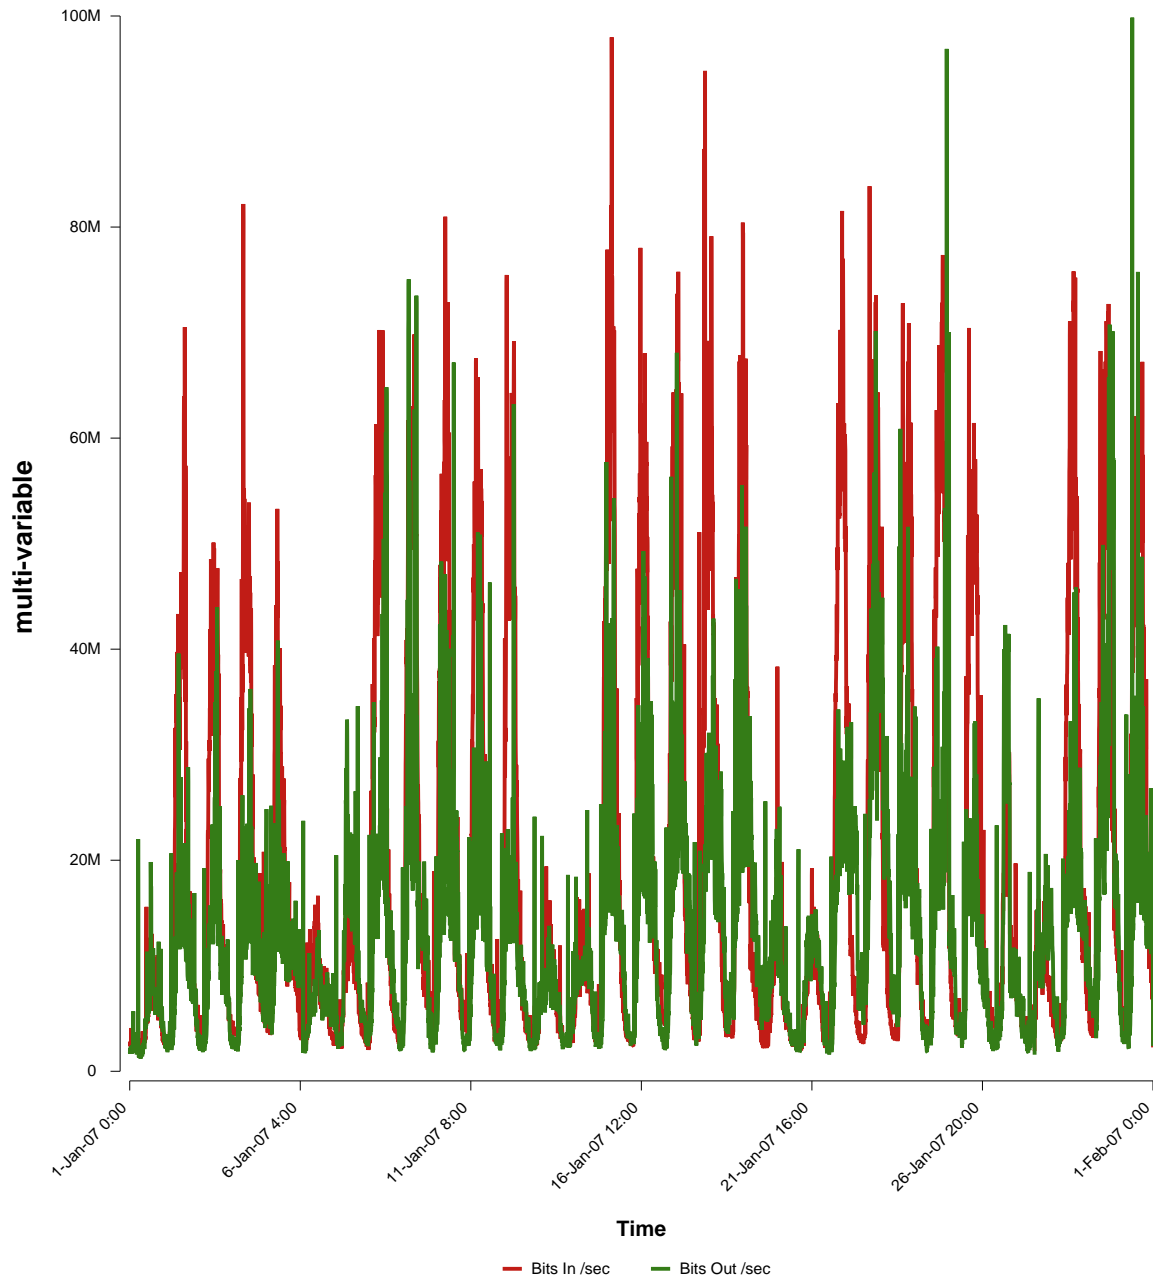

eHealth Trend Report

Divide by Time

SUNET-A-GBG-GU

Auto Range: Last Month
From: 2007/01/01 00:00
To: 2007/01/31 23:59

Created: 2007/02/02 03:40:16