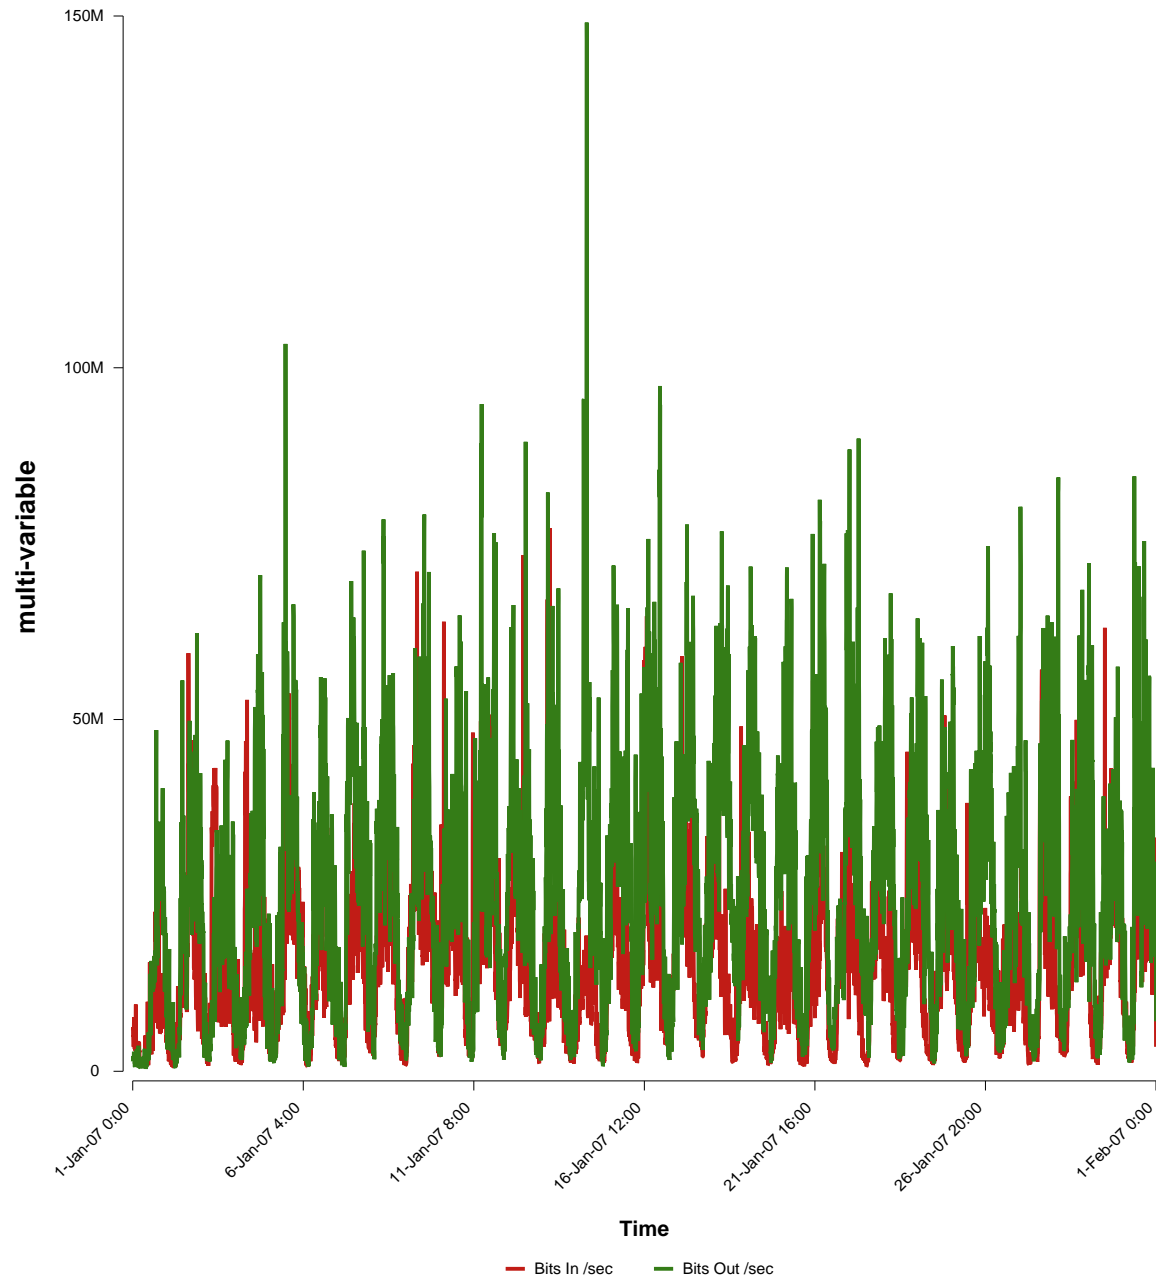

# eHealth Trend Report

Divide by Time

## SUNET-A-GAVLE-HIG

Auto Range: Last Month  
From: 2007/01/01 00:00  
To: 2007/01/31 23:59

Created: 2007/02/02 03:20:53