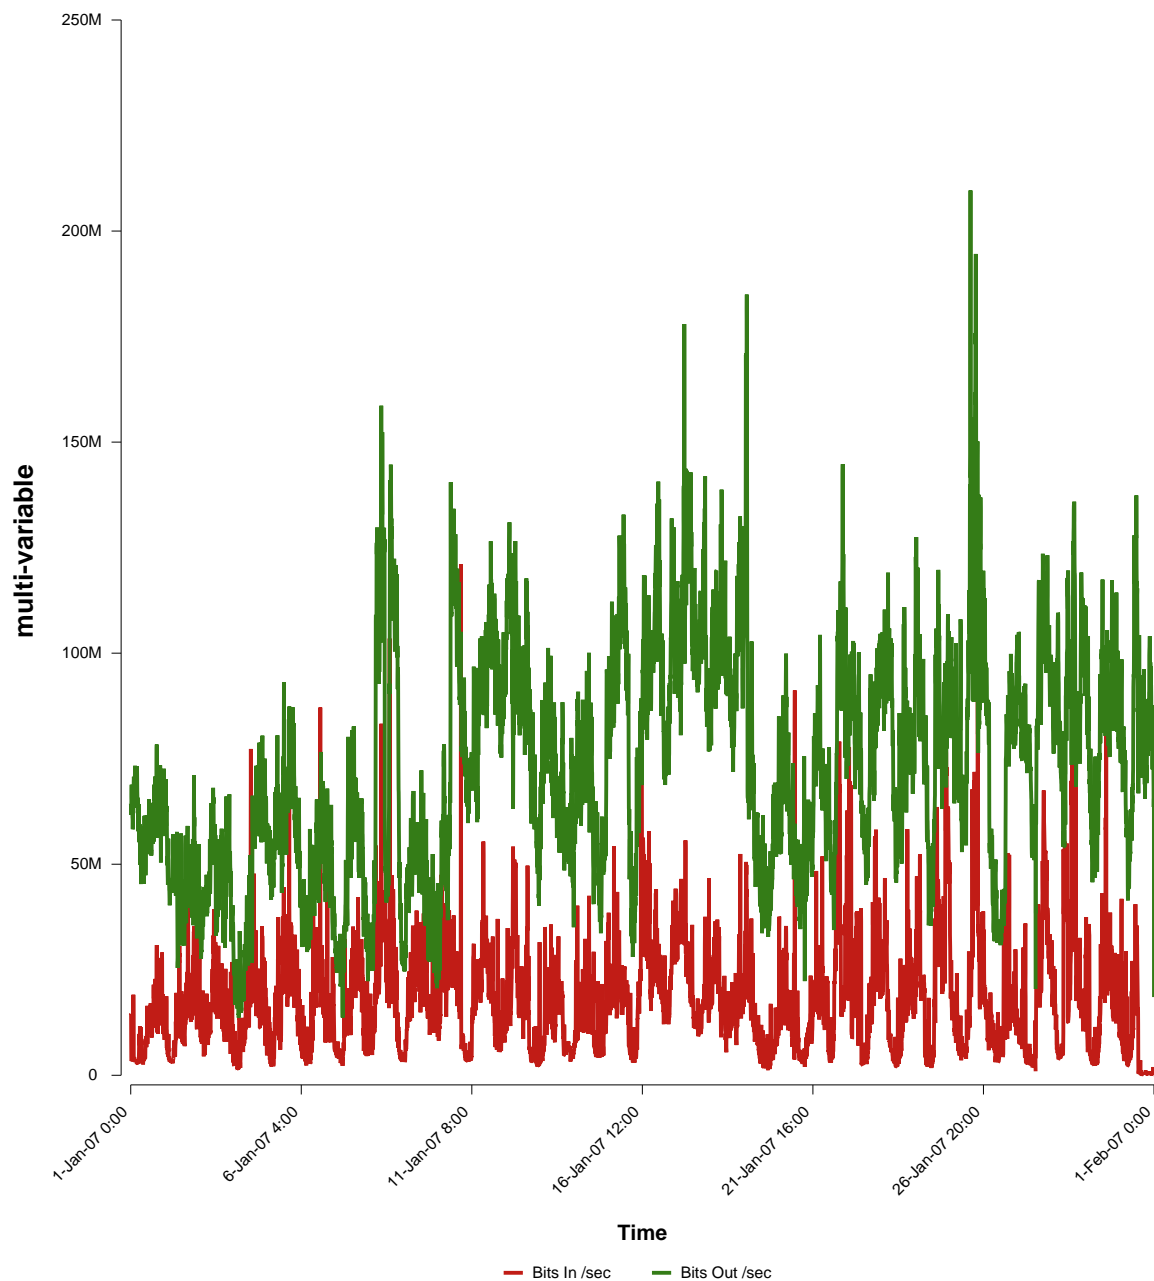

eHealth Trend Report

Divide by Time

SUNET-A-BORLANGE-DU

Auto Range: Last Month
From: 2007/01/01 00:00
To: 2007/01/31 23:59

Created: 2007/02/02 03:10:17