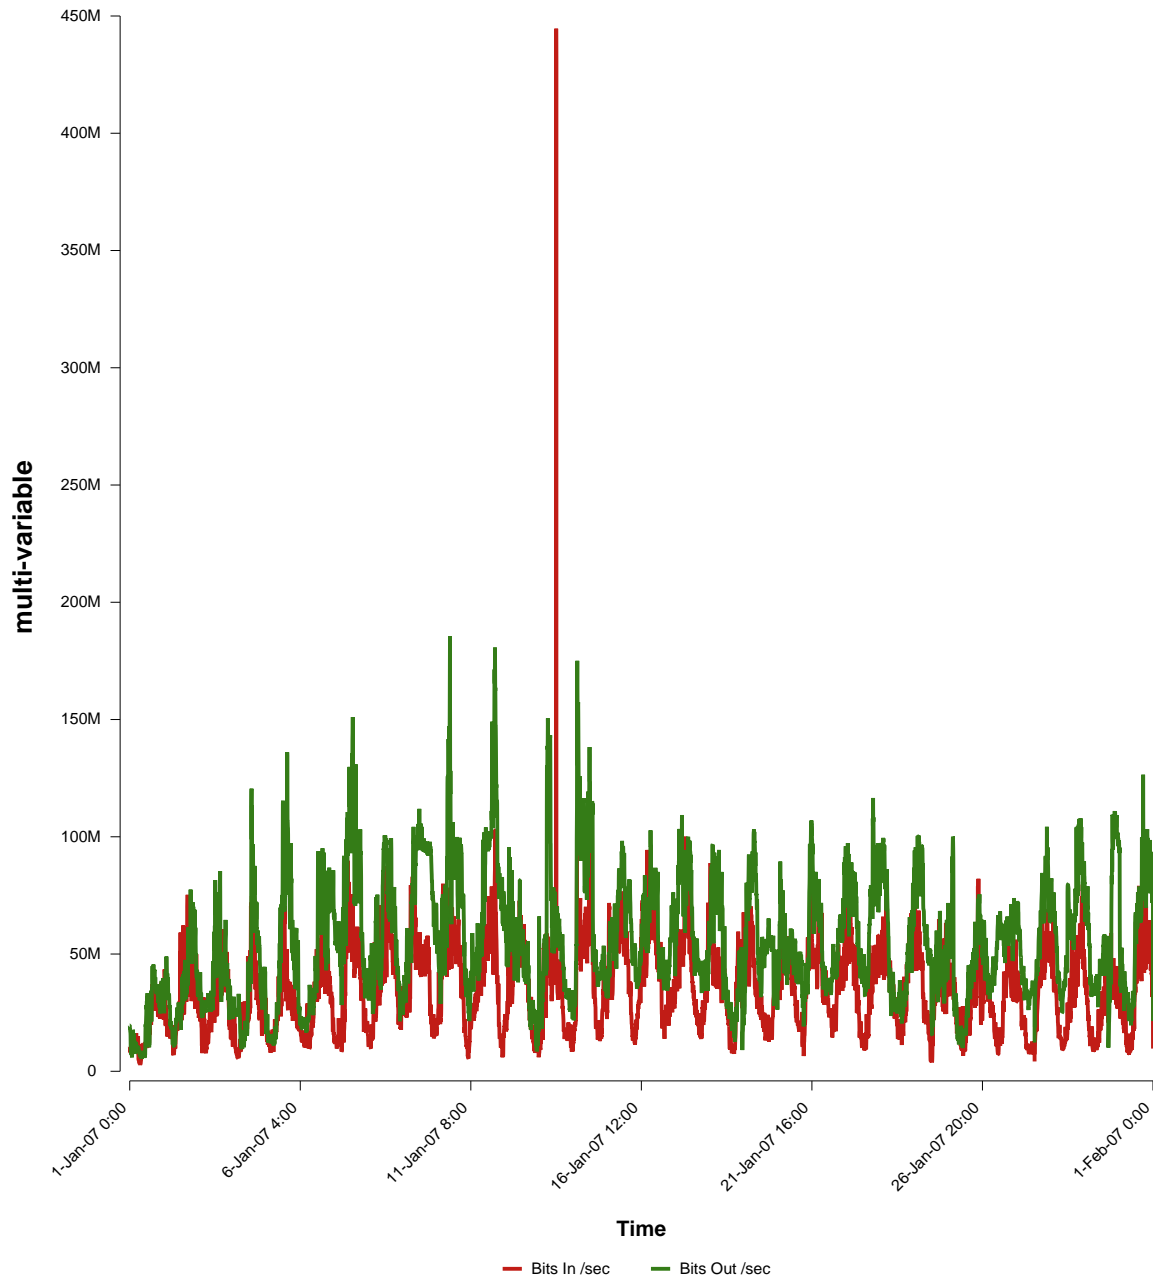

eHealth Trend Report

Divide by Time

SUNET-A-BORAS-HB

Auto Range: Last Month
From: 2007/01/01 00:00
To: 2007/01/31 23:59

Created: 2007/02/02 03:05:17