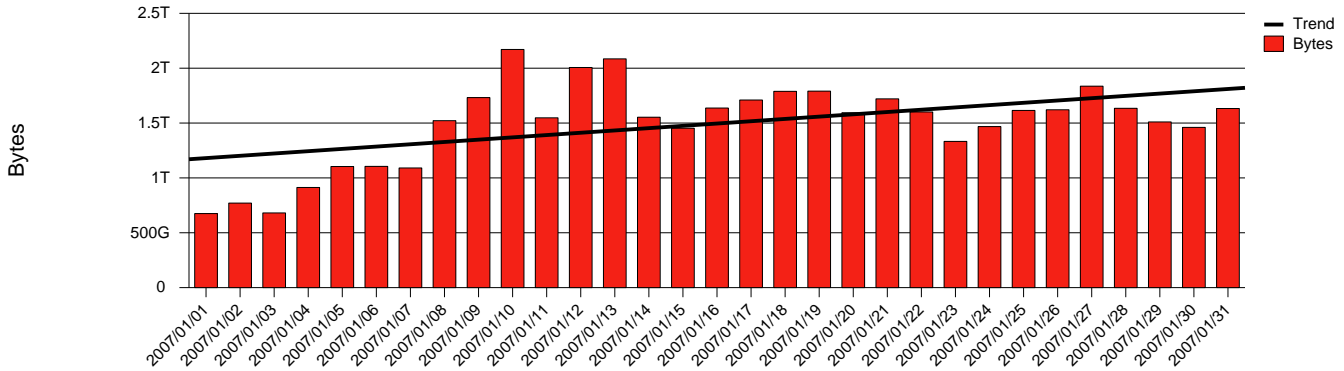

Monthly Health Report

Report for 2007/01/31, Subject: SUNET-A-VISBY-HGO

LAN/WAN

Total Network Volume by Month

Total Network Volume by Week

Total Network Volume by Day

Situations to Watch

Rank	Element Name	Variable	Threshold	Monthly Average		Days to (from) Threshold
			Value	Actual	Predicted	
1	hgo1-POS(In)	Volume (Bandwidth %)	80.000	1.305	1.124	Decreasing
2	hgo1-POS(In)	Errors (% Frames)	5.000	0.000	0.000	Decreasing
3	hgo1-POS(Out)	Volume (Bandwidth %)	80.000	4.263	3.562	Decreasing