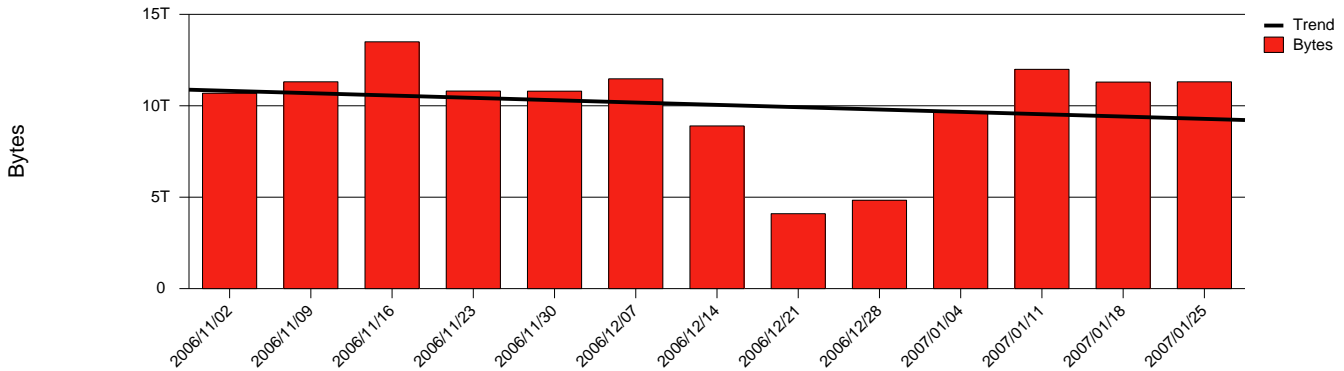

Monthly Health Report

Report for 2007/01/31, Subject: SUNET-A-VISBY-HGO

LAN/WAN

Total Network Volume by Month

Total Network Volume by Week

Total Network Volume by Day

Situations to Watch

Rank	Element Name	Variable	Threshold	Monthly Average		Days to (from) Threshold
			Value	Actual	Predicted	
1	hgo1-POS(In)	Volume (Bandwidth %)	80.000	1.305	1.124	Decreasing
2	hgo1-POS(In)	Errors (% Frames)	5.000	0.000	0.000	Decreasing
3	hgo1-POS(Out)	Volume (Bandwidth %)	80.000	4.263	3.562	Decreasing