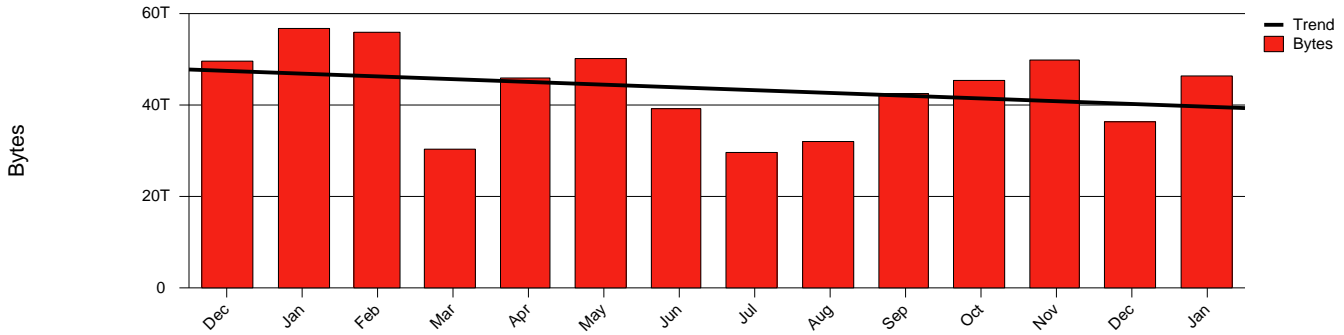

Monthly Health Report

Report for 2007/01/31, Subject: SUNET-A-VISBY-HGO

LAN/WAN

Total Network Volume by Month

Total Network Volume by Week

Total Network Volume by Day

Situations to Watch

Rank	Element Name	Variable	Threshold	Monthly Average		Days to (from) Threshold
			Value	Actual	Predicted	
1	hgo1-POS(In)	Volume (Bandwidth %)	80.000	1.305	1.124	Decreasing
2	hgo1-POS(In)	Errors (% Frames)	5.000	0.000	0.000	Decreasing
3	hgo1-POS(Out)	Volume (Bandwidth %)	80.000	4.263	3.562	Decreasing