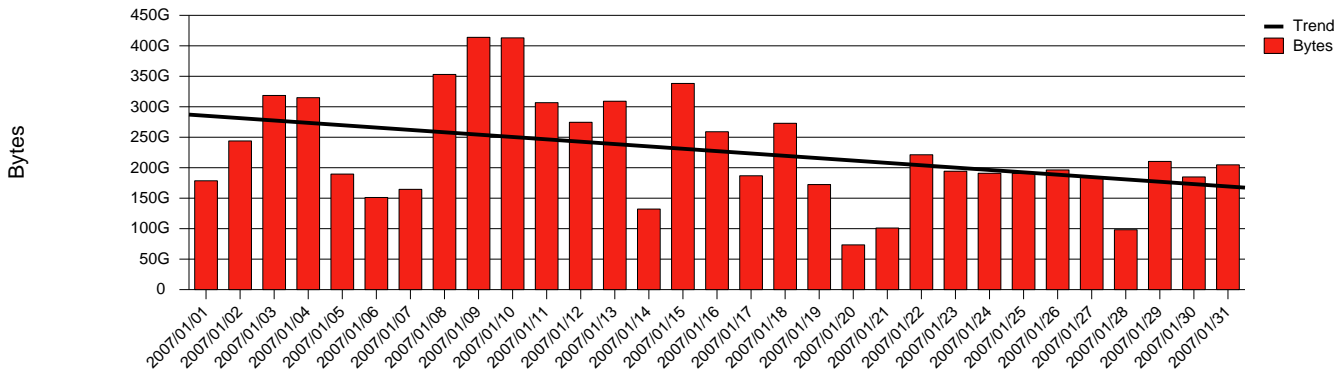

Monthly Health Report

Report for 2007/01/31, Subject: SUNET-A-VAXJO-VXU

LAN/WAN

Total Network Volume by Month

Total Network Volume by Week

Total Network Volume by Day

Situations to Watch

Rank	Element Name	Variable	Threshold	Monthly Average		Days to (from)
			Value	Actual	Predicted	Threshold
1	vxu1-SRP(In)	Errors (% Frames)	5.000	0.000	0.413	Increasing
2	vxu2-SRP(In)	Volume (Bandwidth %)	80.000	0.298	4.692	Increasing
3	vxu1-SRP(Out)	Volume (Bandwidth %)	80.000	0.533	0.648	Increasing
4	vxu2-SRP(In)	Errors (% Frames)	5.000	0.001	0.000	Increasing
5	vxu1-SRP(In)	Volume (Bandwidth %)	80.000	0.006	0.000	Decreasing
6	vxu2-SRP(Out)	Volume (Bandwidth %)	80.000	0.010	6.475	Decreasing