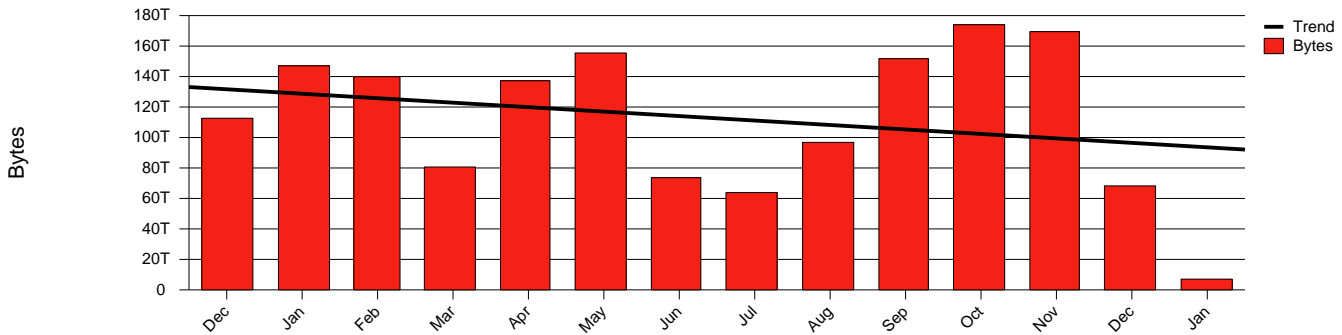

Monthly Health Report

Report for 2007/01/31, Subject: SUNET-A-VAXJO-VXU

LAN/WAN

Total Network Volume by Month

Total Network Volume by Week

Total Network Volume by Day

Situations to Watch

Rank	Element Name	Variable	Threshold	Monthly Average		Days to (from)
			Value	Actual	Predicted	Threshold
1	vxu1-SRP(In)	Errors (% Frames)	5.000	0.000	0.413	Increasing
2	vxu2-SRP(In)	Volume (Bandwidth %)	80.000	0.298	4.692	Increasing
3	vxu1-SRP(Out)	Volume (Bandwidth %)	80.000	0.533	0.648	Increasing
4	vxu2-SRP(In)	Errors (% Frames)	5.000	0.001	0.000	Increasing
5	vxu1-SRP(In)	Volume (Bandwidth %)	80.000	0.006	0.000	Decreasing
6	vxu2-SRP(Out)	Volume (Bandwidth %)	80.000	0.010	6.475	Decreasing