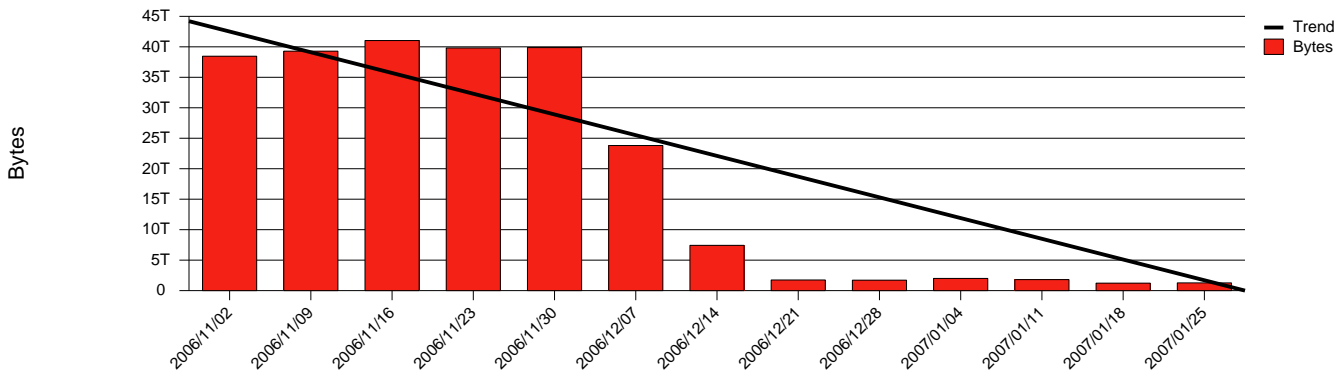

Monthly Health Report

Report for 2007/01/31, Subject: SUNET-A-VAXJO-VXU

LAN/WAN

Total Network Volume by Month

Total Network Volume by Week

Total Network Volume by Day

Situations to Watch

Rank	Element Name	Variable	Threshold	Monthly Average		Days to (from)
			Value	Actual	Predicted	Threshold
1	vxu1-SRP(In)	Errors (% Frames)	5.000	0.000	0.413	Increasing
2	vxu2-SRP(In)	Volume (Bandwidth %)	80.000	0.298	4.692	Increasing
3	vxu1-SRP(Out)	Volume (Bandwidth %)	80.000	0.533	0.648	Increasing
4	vxu2-SRP(In)	Errors (% Frames)	5.000	0.001	0.000	Increasing
5	vxu1-SRP(In)	Volume (Bandwidth %)	80.000	0.006	0.000	Decreasing
6	vxu2-SRP(Out)	Volume (Bandwidth %)	80.000	0.010	6.475	Decreasing