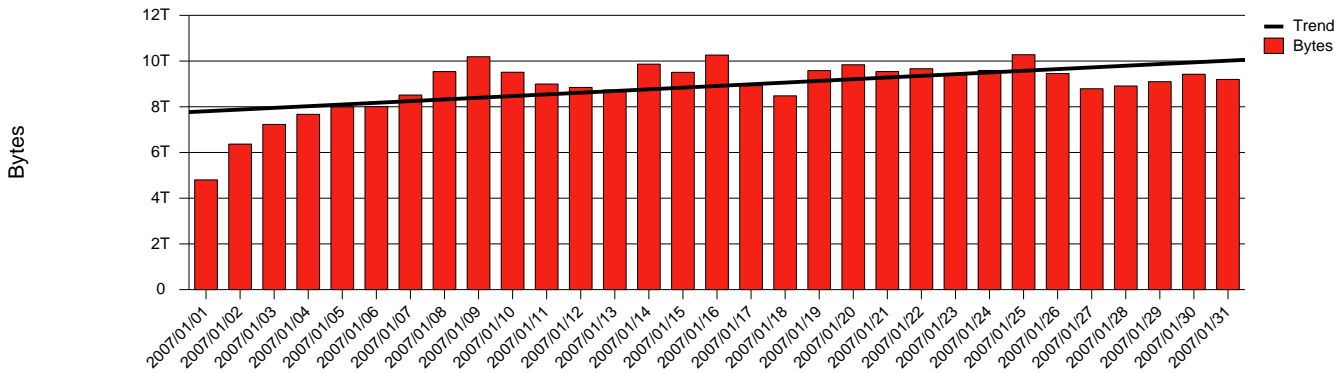

# Monthly Health Report

Report for 2007/01/31, Subject: SUNET-A-UPPSALA-UU

LAN/WAN

Total Network Volume by Month

Total Network Volume by Week

Total Network Volume by Day

Situations to Watch

Rank	Element Name	Variable	Threshold	Monthly Average		Days to (from) Threshold
			Value	Actual	Predicted	
1	uu2-SRP(Out)	Volume (Bandwidth %)	80.000	16.256	9.492	Increasing
2	uu2-SRP(In)	Volume (Bandwidth %)	80.000	16.619	6.970	Increasing
3	uu1-SRP(In)	Volume (Bandwidth %)	80.000	0.020	8.258	Decreasing
4	uu1-SRP(Out)	Volume (Bandwidth %)	80.000	0.280	6.765	Decreasing