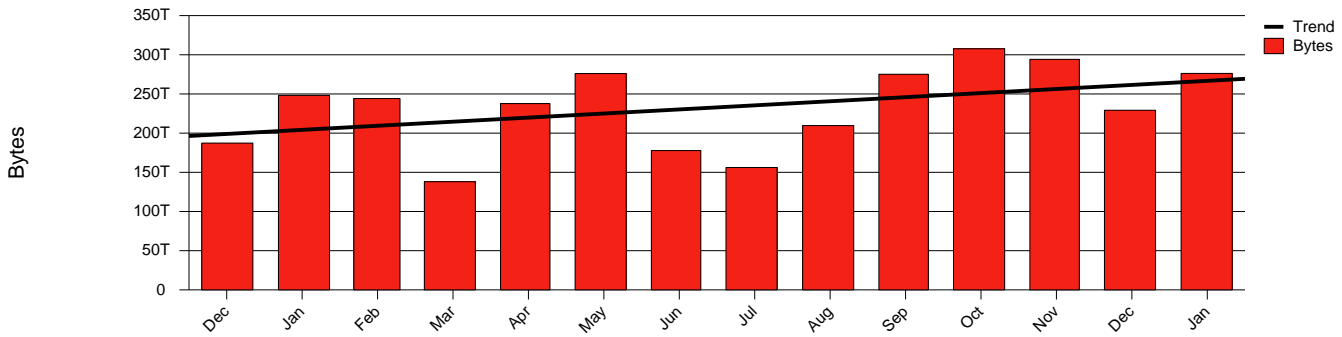

# Monthly Health Report

Report for 2007/01/31, Subject: SUNET-A-UPPSALA-UU

LAN/WAN

Total Network Volume by Month

Total Network Volume by Week

Total Network Volume by Day

Situations to Watch

Rank	Element Name	Variable	Threshold	Monthly Average		Days to (from) Threshold
			Value	Actual	Predicted	
1	uu2-SRP(Out)	Volume (Bandwidth %)	80.000	16.256	9.492	Increasing
2	uu2-SRP(In)	Volume (Bandwidth %)	80.000	16.619	6.970	Increasing
3	uu1-SRP(In)	Volume (Bandwidth %)	80.000	0.020	8.258	Decreasing
4	uu1-SRP(Out)	Volume (Bandwidth %)	80.000	0.280	6.765	Decreasing