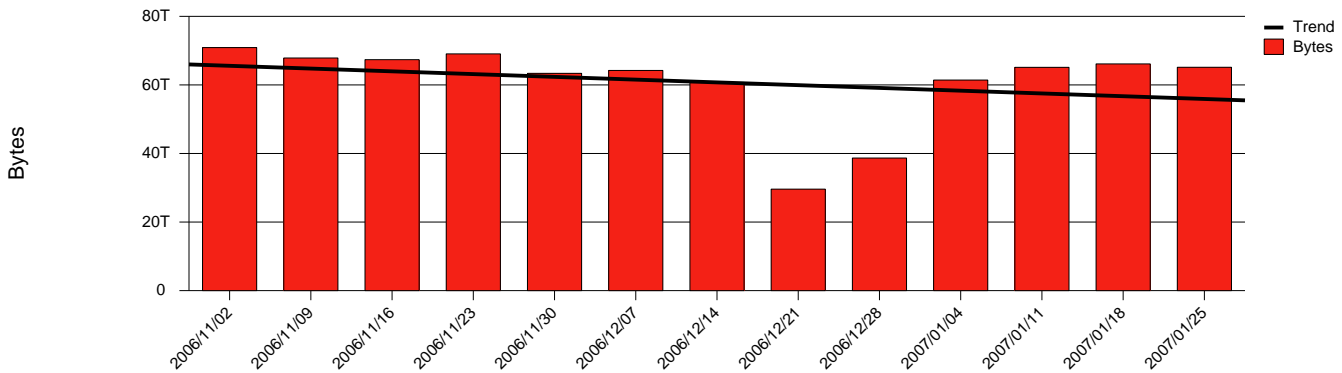

# Monthly Health Report

Report for 2007/01/31, Subject: SUNET-A-UPPSALA-UU

LAN/WAN

Total Network Volume by Month

Total Network Volume by Week

Total Network Volume by Day

Situations to Watch

Rank	Element Name	Variable	Threshold	Monthly Average		Days to (from) Threshold
			Value	Actual	Predicted	
1	uu2-SRP(Out)	Volume (Bandwidth %)	80.000	16.256	9.492	Increasing
2	uu2-SRP(In)	Volume (Bandwidth %)	80.000	16.619	6.970	Increasing
3	uu1-SRP(In)	Volume (Bandwidth %)	80.000	0.020	8.258	Decreasing
4	uu1-SRP(Out)	Volume (Bandwidth %)	80.000	0.280	6.765	Decreasing