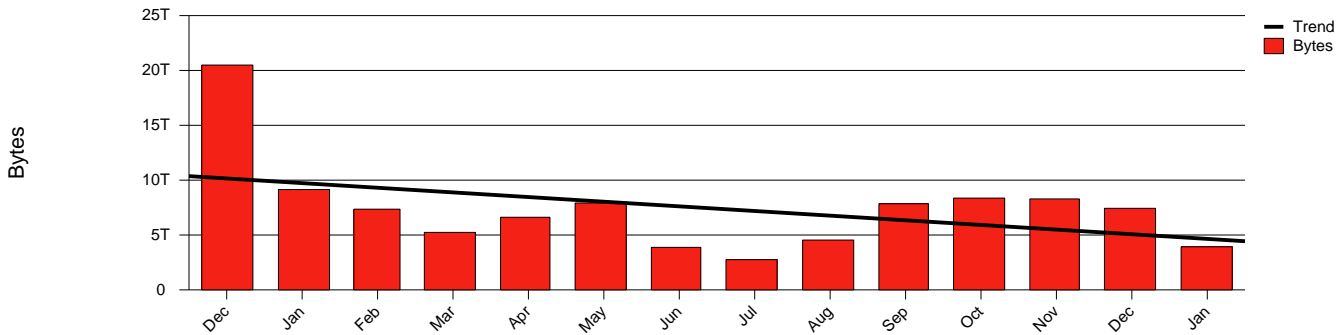

Monthly Health Report

Report for 2007/01/31, Subject: SUNET-A-OREBRO-ORU

LAN/WAN

Total Network Volume by Month

Total Network Volume by Week

Total Network Volume by Day

Situations to Watch

Rank	Element Name	Variable	Threshold	Monthly Average		Days to (from)
			Value	Actual	Predicted	Threshold
1	oru1-SRP(In)	Errors (% Frames)	5.000	17.823	4.777	14
2	oru2-SRP(In)	Volume (Bandwidth %)	80.000	0.259	0.434	Increasing
3	oru2-SRP(In)	Errors (% Frames)	5.000	0.019	0.004	Increasing
4	oru1-SRP(In)	Volume (Bandwidth %)	80.000	0.000	0.000	Decreasing
5	oru1-SRP(Out)	Volume (Bandwidth %)	80.000	0.212	0.230	Decreasing
6	oru2-SRP(Out)	Volume (Bandwidth %)	80.000	0.000	0.000	Decreasing