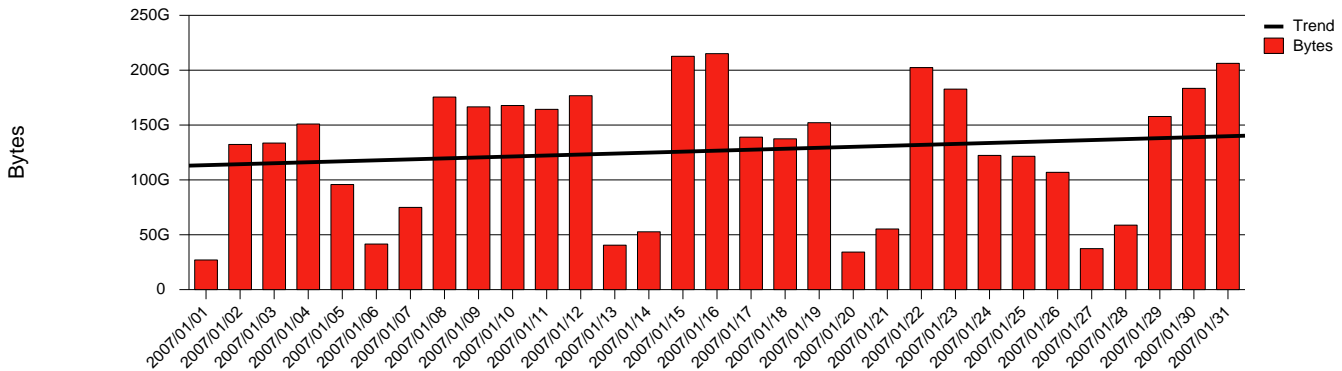

Monthly Health Report

Report for 2007/01/31, Subject: SUNET-A-OREBRO-ORU

LAN/WAN

Total Network Volume by Month

Total Network Volume by Week

Total Network Volume by Day

Situations to Watch

Rank	Element Name	Variable	Threshold	Monthly Average		Days to (from)
			Value	Actual	Predicted	Threshold
1	oru1-SRP(In)	Errors (% Frames)	5.000	17.823	4.777	14
2	oru2-SRP(In)	Volume (Bandwidth %)	80.000	0.259	0.434	Increasing
3	oru2-SRP(In)	Errors (% Frames)	5.000	0.019	0.004	Increasing
4	oru1-SRP(In)	Volume (Bandwidth %)	80.000	0.000	0.000	Decreasing
5	oru1-SRP(Out)	Volume (Bandwidth %)	80.000	0.212	0.230	Decreasing
6	oru2-SRP(Out)	Volume (Bandwidth %)	80.000	0.000	0.000	Decreasing