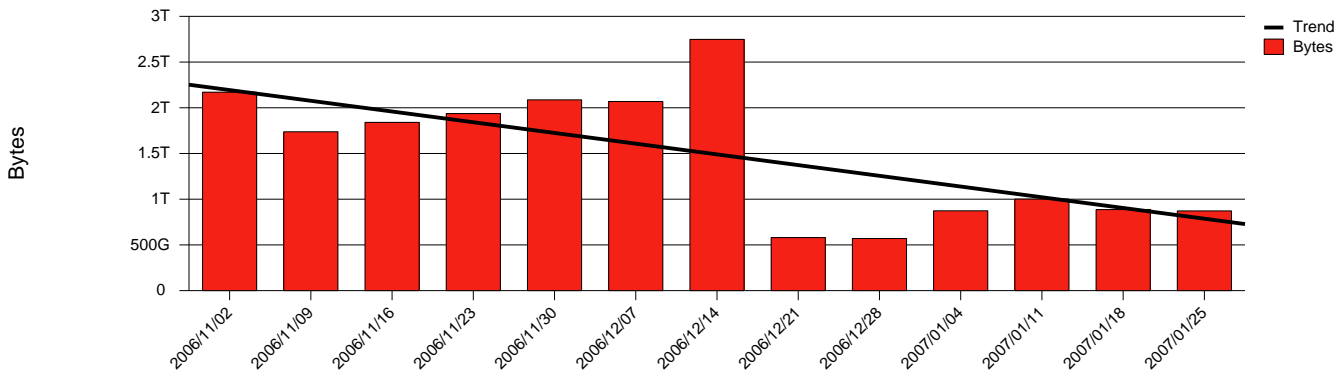

Monthly Health Report

Report for 2007/01/31, Subject: SUNET-A-OREBRO-ORU

LAN/WAN

Total Network Volume by Month

Total Network Volume by Week

Total Network Volume by Day

Situations to Watch

Rank	Element Name	Variable	Threshold	Monthly Average		Days to (from)
			Value	Actual	Predicted	Threshold
1	oru1-SRP(In)	Errors (% Frames)	5.000	17.823	4.777	14
2	oru2-SRP(In)	Volume (Bandwidth %)	80.000	0.259	0.434	Increasing
3	oru2-SRP(In)	Errors (% Frames)	5.000	0.019	0.004	Increasing
4	oru1-SRP(In)	Volume (Bandwidth %)	80.000	0.000	0.000	Decreasing
5	oru1-SRP(Out)	Volume (Bandwidth %)	80.000	0.212	0.230	Decreasing
6	oru2-SRP(Out)	Volume (Bandwidth %)	80.000	0.000	0.000	Decreasing