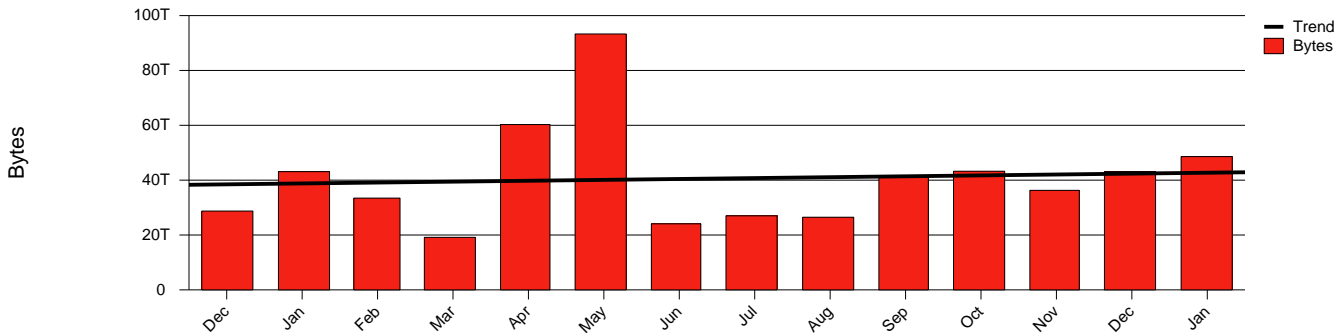

# Monthly Health Report

Report for 2007/01/31, Subject: SUNET-A-LINKOPING-LIU

LAN/WAN

Total Network Volume by Month

Total Network Volume by Week

Total Network Volume by Day

Situations to Watch

Rank	Element Name	Variable	Threshold	Monthly Average		Days to (from) Threshold
			Value	Actual	Predicted	
1	liu1-SRP(In)	Errors (% Frames)	5.000	0.000	0.266	Increasing
2	liu2-SRP(Out)	Volume (Bandwidth %)	80.000	4.310	3.520	Increasing
3	liu1-SRP(In)	Volume (Bandwidth %)	80.000	0.002	0.003	Increasing
4	liu2-SRP(In)	Errors (% Frames)	5.000	0.000	0.000	Increasing
5	liu2-SRP(In)	Volume (Bandwidth %)	80.000	1.524	1.704	Decreasing
6	liu1-SRP(Out)	Volume (Bandwidth %)	80.000	0.000	0.001	Decreasing