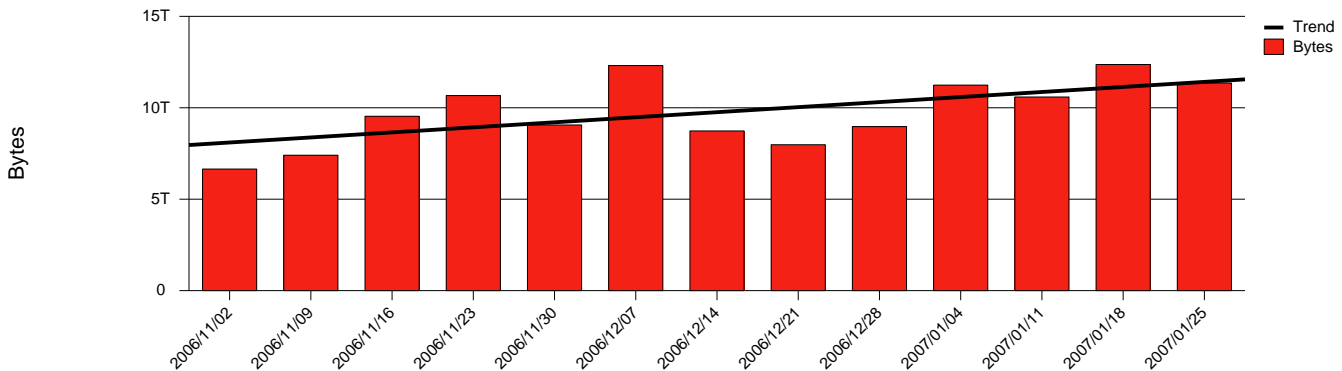

# Monthly Health Report

Report for 2007/01/31, Subject: SUNET-A-LINKOPING-LIU

LAN/WAN

Total Network Volume by Month

Total Network Volume by Week

Total Network Volume by Day

Situations to Watch

Rank	Element Name	Variable	Threshold	Monthly Average		Days to (from) Threshold
			Value	Actual	Predicted	
1	liu1-SRP(In)	Errors (% Frames)	5.000	0.000	0.266	Increasing
2	liu2-SRP(Out)	Volume (Bandwidth %)	80.000	4.310	3.520	Increasing
3	liu1-SRP(In)	Volume (Bandwidth %)	80.000	0.002	0.003	Increasing
4	liu2-SRP(In)	Errors (% Frames)	5.000	0.000	0.000	Increasing
5	liu2-SRP(In)	Volume (Bandwidth %)	80.000	1.524	1.704	Decreasing
6	liu1-SRP(Out)	Volume (Bandwidth %)	80.000	0.000	0.001	Decreasing