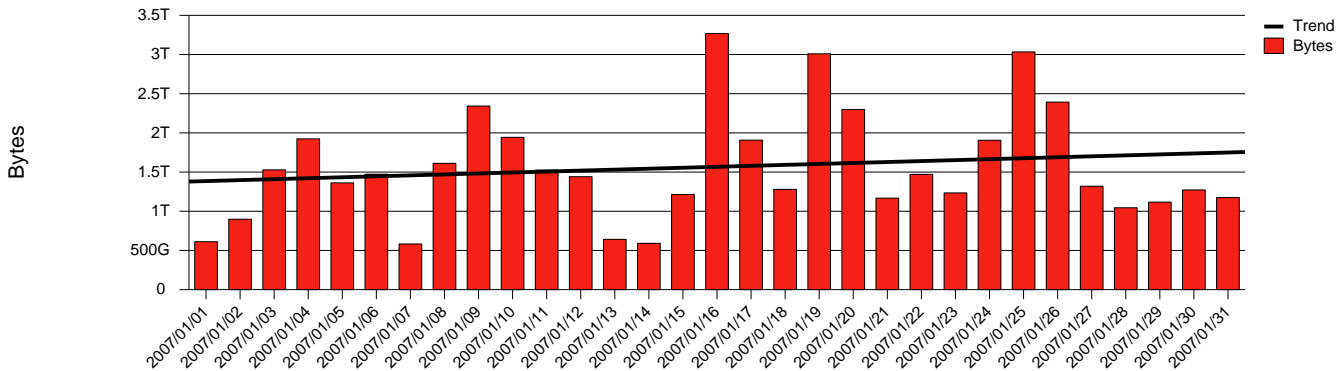

# Monthly Health Report

Report for 2007/01/31, Subject: SUNET-A-LINKOPING-LIU

LAN/WAN

Total Network Volume by Month

Total Network Volume by Week

Total Network Volume by Day

Situations to Watch

Rank	Element Name	Variable	Threshold	Monthly Average		Days to (from) Threshold
			Value	Actual	Predicted	
1	liu1-SRP(In)	Errors (% Frames)	5.000	0.000	0.266	Increasing
2	liu2-SRP(Out)	Volume (Bandwidth %)	80.000	4.310	3.520	Increasing
3	liu1-SRP(In)	Volume (Bandwidth %)	80.000	0.002	0.003	Increasing
4	liu2-SRP(In)	Errors (% Frames)	5.000	0.000	0.000	Increasing
5	liu2-SRP(In)	Volume (Bandwidth %)	80.000	1.524	1.704	Decreasing
6	liu1-SRP(Out)	Volume (Bandwidth %)	80.000	0.000	0.001	Decreasing