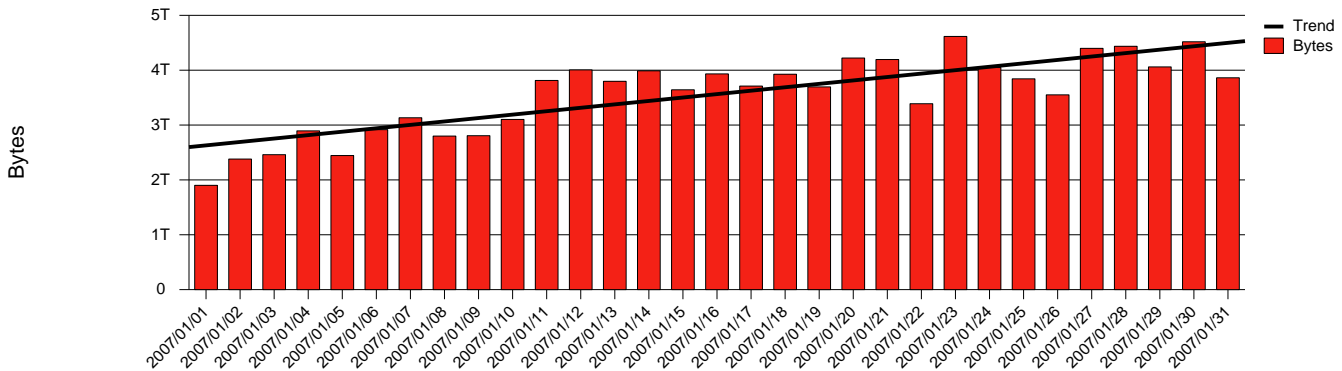

# Monthly Health Report

Report for 2007/01/31, Subject: SUNET-A-JONKOPING-HJ

LAN/WAN

Total Network Volume by Month

Total Network Volume by Week

Total Network Volume by Day

Situations to Watch

Rank	Element Name	Variable	Threshold	Monthly Average		Days to (from) Threshold
			Value	Actual	Predicted	
1	hj1-SRP(Out)	Volume (Bandwidth %)	80.000	9.444	8.087	Increasing
2	hj1-SRP(In)	Volume (Bandwidth %)	80.000	3.217	3.139	Increasing
3	hj2-SRP(In)	Volume (Bandwidth %)	80.000	0.563	0.325	Increasing
4	hj2-SRP(Out)	Volume (Bandwidth %)	80.000	0.050	0.034	Increasing
5	hj1-SRP(In)	Errors (% Frames)	5.000	0.000	0.000	Increasing
6	hj2-SRP(In)	Errors (% Frames)	5.000	0.000	0.000	Increasing