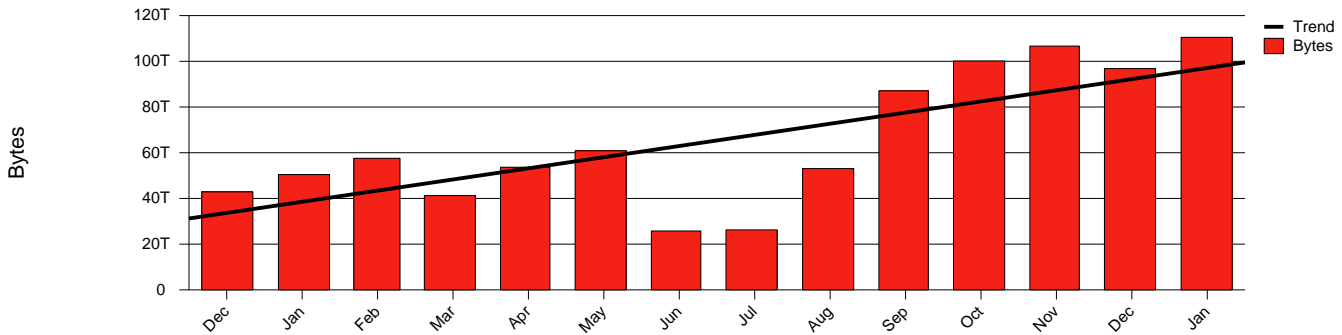

# Monthly Health Report

Report for 2007/01/31, Subject: SUNET-A-JONKOPING-HJ

LAN/WAN

Total Network Volume by Month

Total Network Volume by Week

Total Network Volume by Day

Situations to Watch

Rank	Element Name	Variable	Threshold	Monthly Average		Days to (from) Threshold
			Value	Actual	Predicted	
1	hj1-SRP(Out)	Volume (Bandwidth %)	80.000	9.444	8.087	Increasing
2	hj1-SRP(In)	Volume (Bandwidth %)	80.000	3.217	3.139	Increasing
3	hj2-SRP(In)	Volume (Bandwidth %)	80.000	0.563	0.325	Increasing
4	hj2-SRP(Out)	Volume (Bandwidth %)	80.000	0.050	0.034	Increasing
5	hj1-SRP(In)	Errors (% Frames)	5.000	0.000	0.000	Increasing
6	hj2-SRP(In)	Errors (% Frames)	5.000	0.000	0.000	Increasing