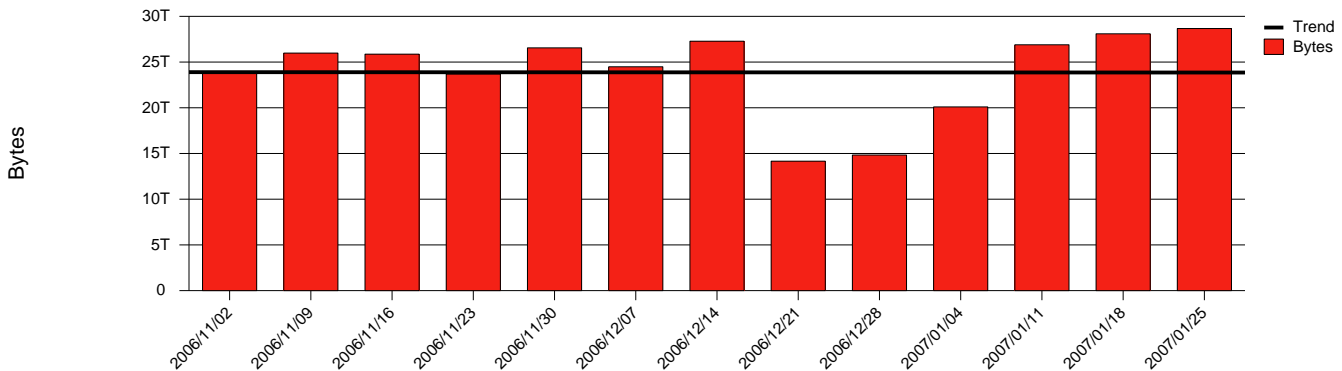

# Monthly Health Report

Report for 2007/01/31, Subject: SUNET-A-JONKOPING-HJ

LAN/WAN

Total Network Volume by Month

Total Network Volume by Week

Total Network Volume by Day

Situations to Watch

Rank	Element Name	Variable	Threshold	Monthly Average		Days to (from) Threshold
			Value	Actual	Predicted	
1	hj1-SRP(Out)	Volume (Bandwidth %)	80.000	9.444	8.087	Increasing
2	hj1-SRP(In)	Volume (Bandwidth %)	80.000	3.217	3.139	Increasing
3	hj2-SRP(In)	Volume (Bandwidth %)	80.000	0.563	0.325	Increasing
4	hj2-SRP(Out)	Volume (Bandwidth %)	80.000	0.050	0.034	Increasing
5	hj1-SRP(In)	Errors (% Frames)	5.000	0.000	0.000	Increasing
6	hj2-SRP(In)	Errors (% Frames)	5.000	0.000	0.000	Increasing