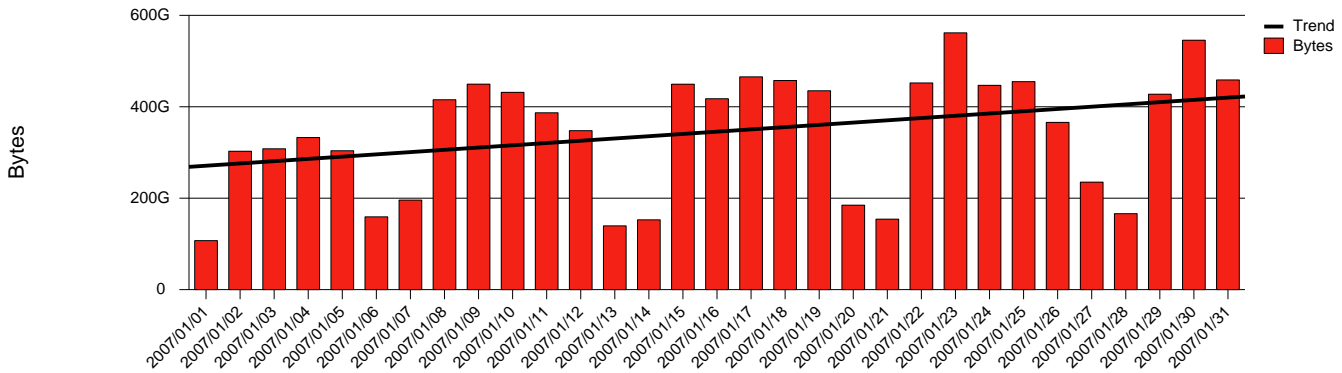

Monthly Health Report

Report for 2007/01/31, Subject: SUNET-A-GBG-GU

LAN/WAN

Total Network Volume by Month

Total Network Volume by Week

Total Network Volume by Day

Situations to Watch

Rank	Element Name	Variable	Threshold	Monthly Average		Days to (from)
			Value	Actual	Predicted	Threshold
1	gu2-SRP(In)	Volume (Bandwidth %)	80.000	0.004	0.004	Increasing
2	gu1-SRP(In)	Volume (Bandwidth %)	80.000	0.763	0.696	Decreasing
3	gu1-SRP(In)	Errors (% Frames)	5.000	0.000	0.000	Decreasing
4	gu1-SRP(Out)	Volume (Bandwidth %)	80.000	0.519	0.424	Decreasing
5	gu2-SRP(In)	Errors (% Frames)	5.000	0.001	0.000	Decreasing
6	gu2-SRP(Out)	Volume (Bandwidth %)	80.000	0.000	0.000	Decreasing