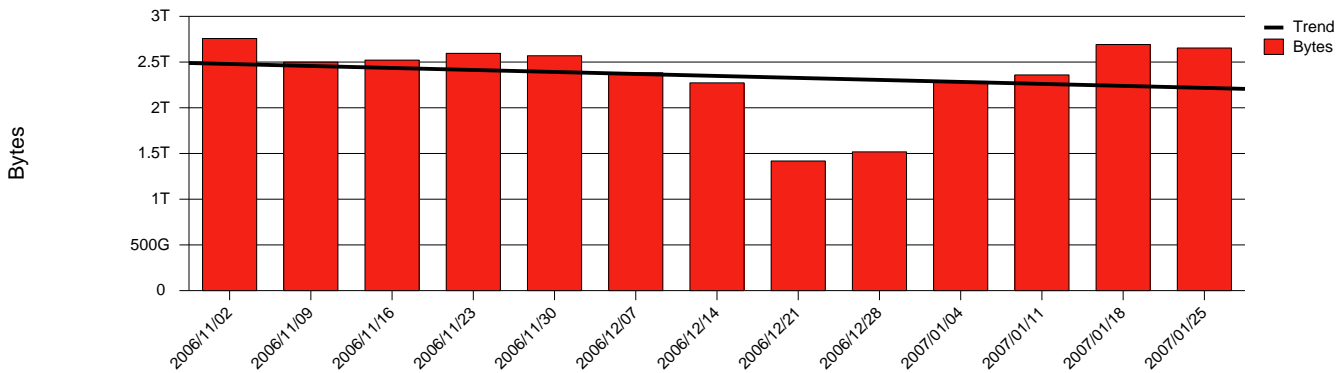

Monthly Health Report

Report for 2007/01/31, Subject: SUNET-A-GBG-GU

LAN/WAN

Total Network Volume by Month

Total Network Volume by Week

Total Network Volume by Day

Situations to Watch

Rank	Element Name	Variable	Threshold	Monthly Average		Days to (from)
			Value	Actual	Predicted	Threshold
1	gu2-SRP(In)	Volume (Bandwidth %)	80.000	0.004	0.004	Increasing
2	gu1-SRP(In)	Volume (Bandwidth %)	80.000	0.763	0.696	Decreasing
3	gu1-SRP(In)	Errors (% Frames)	5.000	0.000	0.000	Decreasing
4	gu1-SRP(Out)	Volume (Bandwidth %)	80.000	0.519	0.424	Decreasing
5	gu2-SRP(In)	Errors (% Frames)	5.000	0.001	0.000	Decreasing
6	gu2-SRP(Out)	Volume (Bandwidth %)	80.000	0.000	0.000	Decreasing