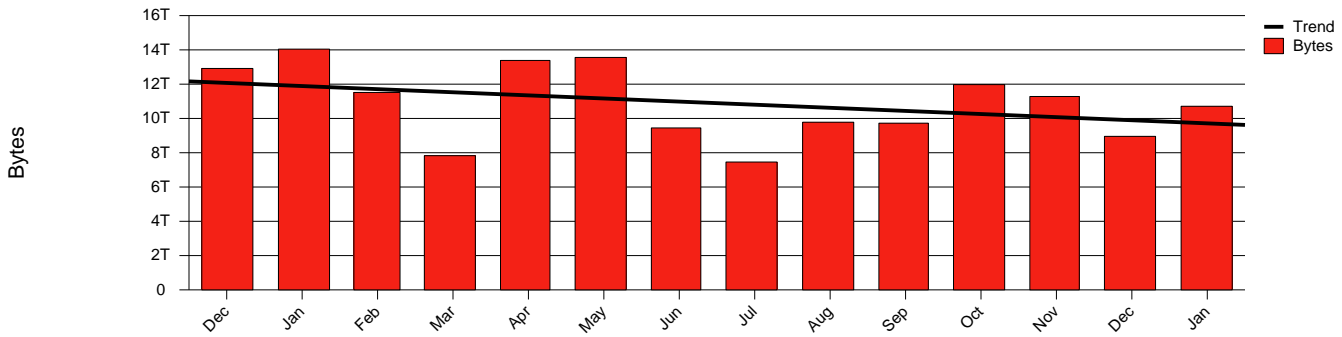

Monthly Health Report

Report for 2007/01/31, Subject: SUNET-A-GBG-GU

LAN/WAN

Total Network Volume by Month

Total Network Volume by Week

Total Network Volume by Day

Situations to Watch

Rank	Element Name	Variable	Threshold	Monthly Average		Days to (from)
			Value	Actual	Predicted	Threshold
1	gu2-SRP(In)	Volume (Bandwidth %)	80.000	0.004	0.004	Increasing
2	gu1-SRP(In)	Volume (Bandwidth %)	80.000	0.763	0.696	Decreasing
3	gu1-SRP(In)	Errors (% Frames)	5.000	0.000	0.000	Decreasing
4	gu1-SRP(Out)	Volume (Bandwidth %)	80.000	0.519	0.424	Decreasing
5	gu2-SRP(In)	Errors (% Frames)	5.000	0.001	0.000	Decreasing
6	gu2-SRP(Out)	Volume (Bandwidth %)	80.000	0.000	0.000	Decreasing