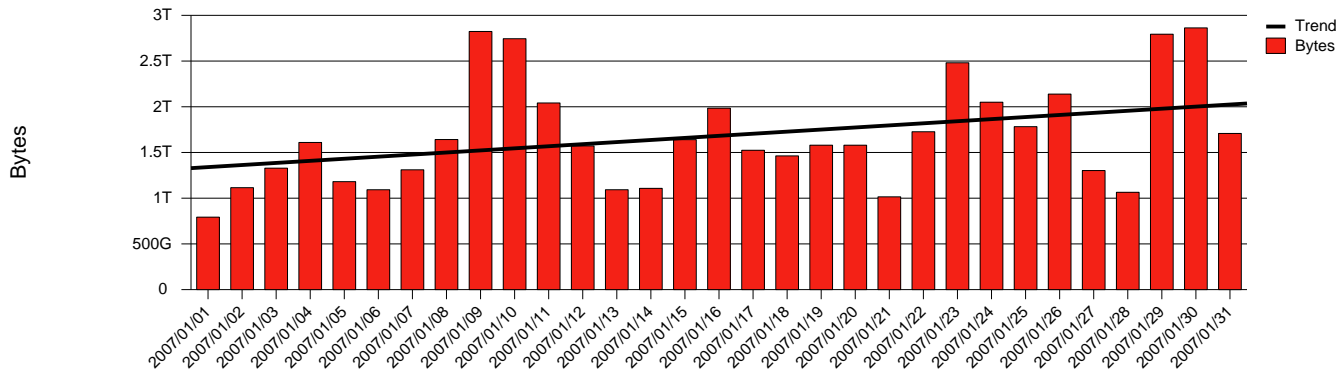

Monthly Health Report

Report for 2007/01/31, Subject: SUNET-A-GBG-CHALMERS

LAN/WAN

Total Network Volume by Month

Total Network Volume by Week

Total Network Volume by Day

Situations to Watch

Rank	Element Name	Variable	Threshold	Monthly Average		Days to (from)
			Value	Actual	Predicted	Threshold
1	chalmers1-SRP(In)	Volume (Bandwidth %)	80.000	1.214	1.385	Increasing
2	chalmers2-SRP(In)	Volume (Bandwidth %)	80.000	0.706	0.829	Increasing
3	chalmers1-SRP(In)	Discards (% Frames)	10.000	0.000	0.000	Decreasing
4	chalmers1-SRP(In)	Errors (% Frames)	5.000	0.000	0.000	Decreasing
5	chalmers1-SRP(Out)	Volume (Bandwidth %)	80.000	1.726	1.608	Decreasing
6	chalmers2-SRP(In)	Errors (% Frames)	5.000	0.000	0.000	Decreasing
7	chalmers2-SRP(Out)	Volume (Bandwidth %)	80.000	2.618	1.769	Decreasing