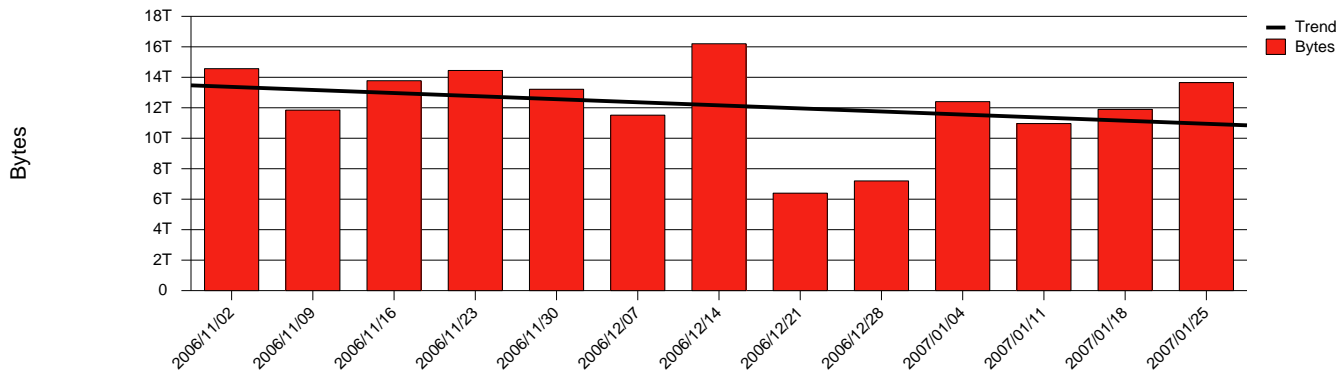

Monthly Health Report

Report for 2007/01/31, Subject: SUNET-A-GBG-CHALMERS

LAN/WAN

Total Network Volume by Month

Total Network Volume by Week

Total Network Volume by Day

Situations to Watch

Rank	Element Name	Variable	Threshold	Monthly Average		Days to (from)
			Value	Actual	Predicted	Threshold
1	chalmers1-SRP(In)	Volume (Bandwidth %)	80.000	1.214	1.385	Increasing
2	chalmers2-SRP(In)	Volume (Bandwidth %)	80.000	0.706	0.829	Increasing
3	chalmers1-SRP(In)	Discards (% Frames)	10.000	0.000	0.000	Decreasing
4	chalmers1-SRP(In)	Errors (% Frames)	5.000	0.000	0.000	Decreasing
5	chalmers1-SRP(Out)	Volume (Bandwidth %)	80.000	1.726	1.608	Decreasing
6	chalmers2-SRP(In)	Errors (% Frames)	5.000	0.000	0.000	Decreasing
7	chalmers2-SRP(Out)	Volume (Bandwidth %)	80.000	2.618	1.769	Decreasing