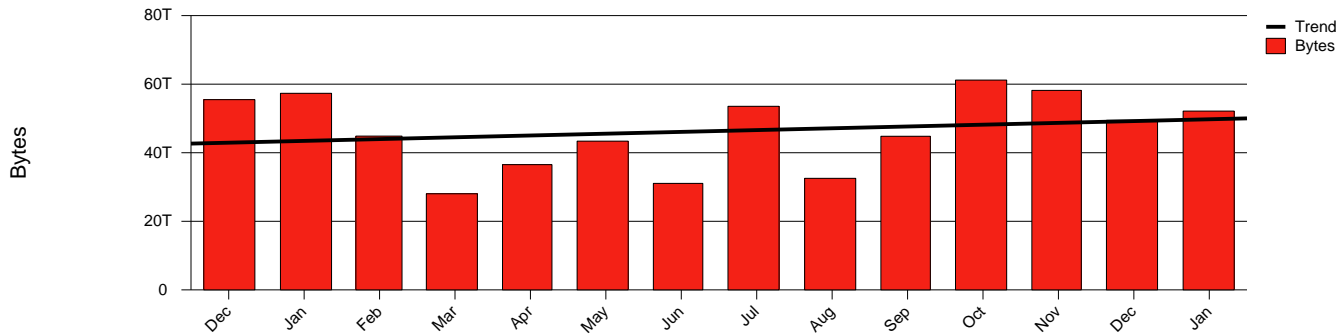

Monthly Health Report

Report for 2007/01/31, Subject: SUNET-A-GBG-CHALMERS

LAN/WAN

Total Network Volume by Month

Total Network Volume by Week

Total Network Volume by Day

Situations to Watch

Rank	Element Name	Variable	Threshold	Monthly Average		Days to (from)
			Value	Actual	Predicted	Threshold
1	chalmers1-SRP(In)	Volume (Bandwidth %)	80.000	1.214	1.385	Increasing
2	chalmers2-SRP(In)	Volume (Bandwidth %)	80.000	0.706	0.829	Increasing
3	chalmers1-SRP(In)	Discards (% Frames)	10.000	0.000	0.000	Decreasing
4	chalmers1-SRP(In)	Errors (% Frames)	5.000	0.000	0.000	Decreasing
5	chalmers1-SRP(Out)	Volume (Bandwidth %)	80.000	1.726	1.608	Decreasing
6	chalmers2-SRP(In)	Errors (% Frames)	5.000	0.000	0.000	Decreasing
7	chalmers2-SRP(Out)	Volume (Bandwidth %)	80.000	2.618	1.769	Decreasing