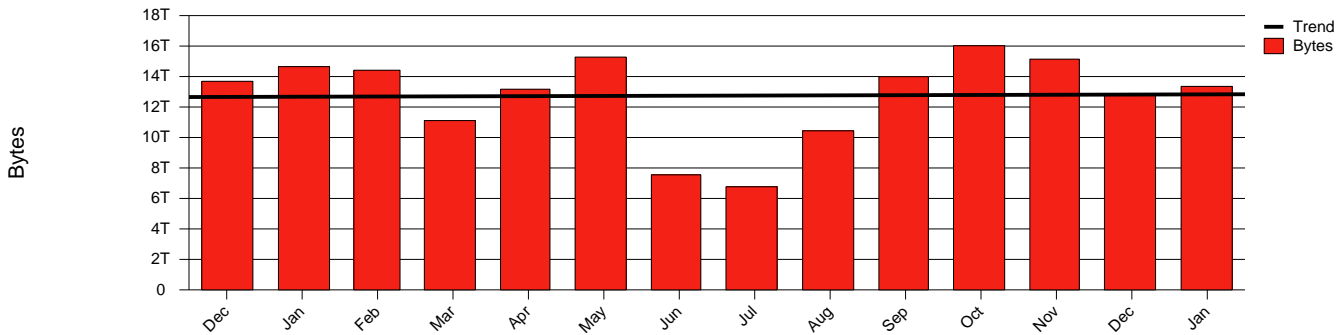

Monthly Health Report

Report for 2007/01/31, Subject: SUNET-A-GAVLE-HIG

LAN/WAN

Total Network Volume by Month

Total Network Volume by Week

Total Network Volume by Day

Situations to Watch

Rank	Element Name	Variable	Threshold	Monthly Average		Days to (from)
			Value	Actual	Predicted	Threshold
1	hig2-SRP(In)	Volume (Bandwidth %)	80.000	0.004	0.067	Increasing
2	hig2-SRP(In)	Errors (% Frames)	5.000	0.000	0.001	Increasing
3	hig1-SRP(In)	Errors (% Frames)	5.000	0.000	0.000	Increasing
4	hig1-SRP(Out)	Discards (% Frames)	10.000	0.000	0.000	Increasing
5	hig2-SRP(Out)	Volume (Bandwidth %)	80.000	0.061	0.095	Decreasing
6	hig1-SRP(In)	Volume (Bandwidth %)	80.000	0.591	0.462	Decreasing
7	hig1-SRP(Out)	Volume (Bandwidth %)	80.000	0.948	0.873	Decreasing