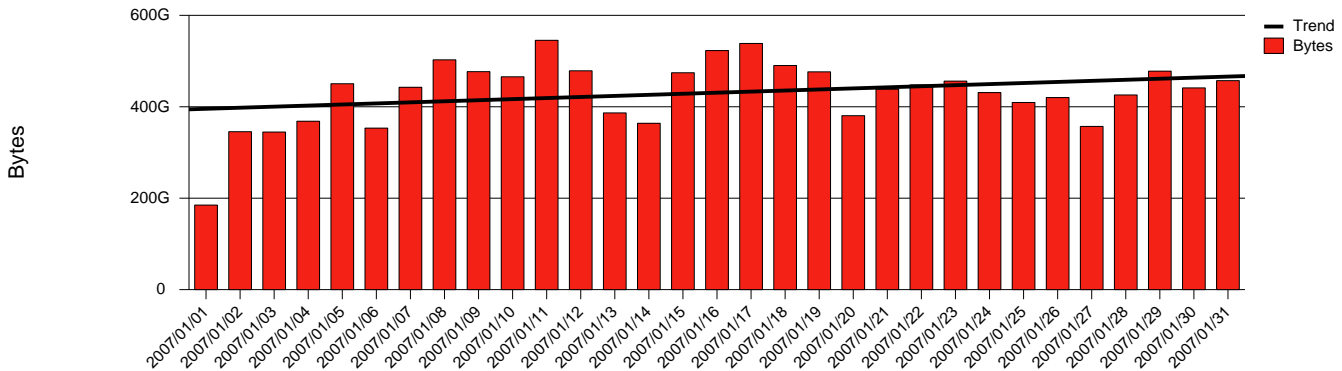

Monthly Health Report

Report for 2007/01/31, Subject: SUNET-A-GAVLE-HIG

LAN/WAN

Total Network Volume by Month

Total Network Volume by Week

Total Network Volume by Day

Situations to Watch

Rank	Element Name	Variable	Threshold	Monthly Average		Days to (from)
			Value	Actual	Predicted	Threshold
1	hig2-SRP(In)	Volume (Bandwidth %)	80.000	0.004	0.067	Increasing
2	hig2-SRP(In)	Errors (% Frames)	5.000	0.000	0.001	Increasing
3	hig1-SRP(In)	Errors (% Frames)	5.000	0.000	0.000	Increasing
4	hig1-SRP(Out)	Discards (% Frames)	10.000	0.000	0.000	Increasing
5	hig2-SRP(Out)	Volume (Bandwidth %)	80.000	0.061	0.095	Decreasing
6	hig1-SRP(In)	Volume (Bandwidth %)	80.000	0.591	0.462	Decreasing
7	hig1-SRP(Out)	Volume (Bandwidth %)	80.000	0.948	0.873	Decreasing