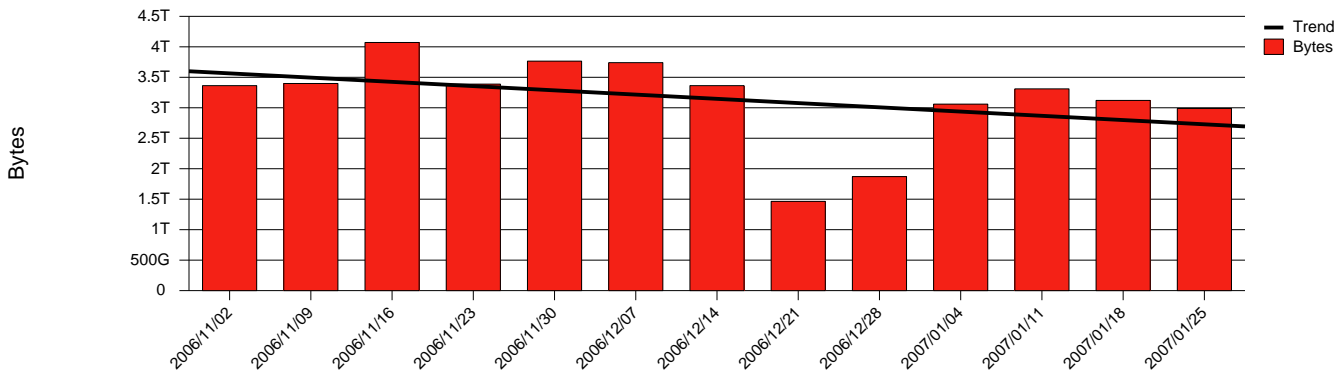

Monthly Health Report

Report for 2007/01/31, Subject: SUNET-A-GAVLE-HIG

LAN/WAN

Total Network Volume by Month

Total Network Volume by Week

Total Network Volume by Day

Situations to Watch

Rank	Element Name	Variable	Threshold	Monthly Average		Days to (from)
			Value	Actual	Predicted	Threshold
1	hig2-SRP(In)	Volume (Bandwidth %)	80.000	0.004	0.067	Increasing
2	hig2-SRP(In)	Errors (% Frames)	5.000	0.000	0.001	Increasing
3	hig1-SRP(In)	Errors (% Frames)	5.000	0.000	0.000	Increasing
4	hig1-SRP(Out)	Discards (% Frames)	10.000	0.000	0.000	Increasing
5	hig2-SRP(Out)	Volume (Bandwidth %)	80.000	0.061	0.095	Decreasing
6	hig1-SRP(In)	Volume (Bandwidth %)	80.000	0.591	0.462	Decreasing
7	hig1-SRP(Out)	Volume (Bandwidth %)	80.000	0.948	0.873	Decreasing