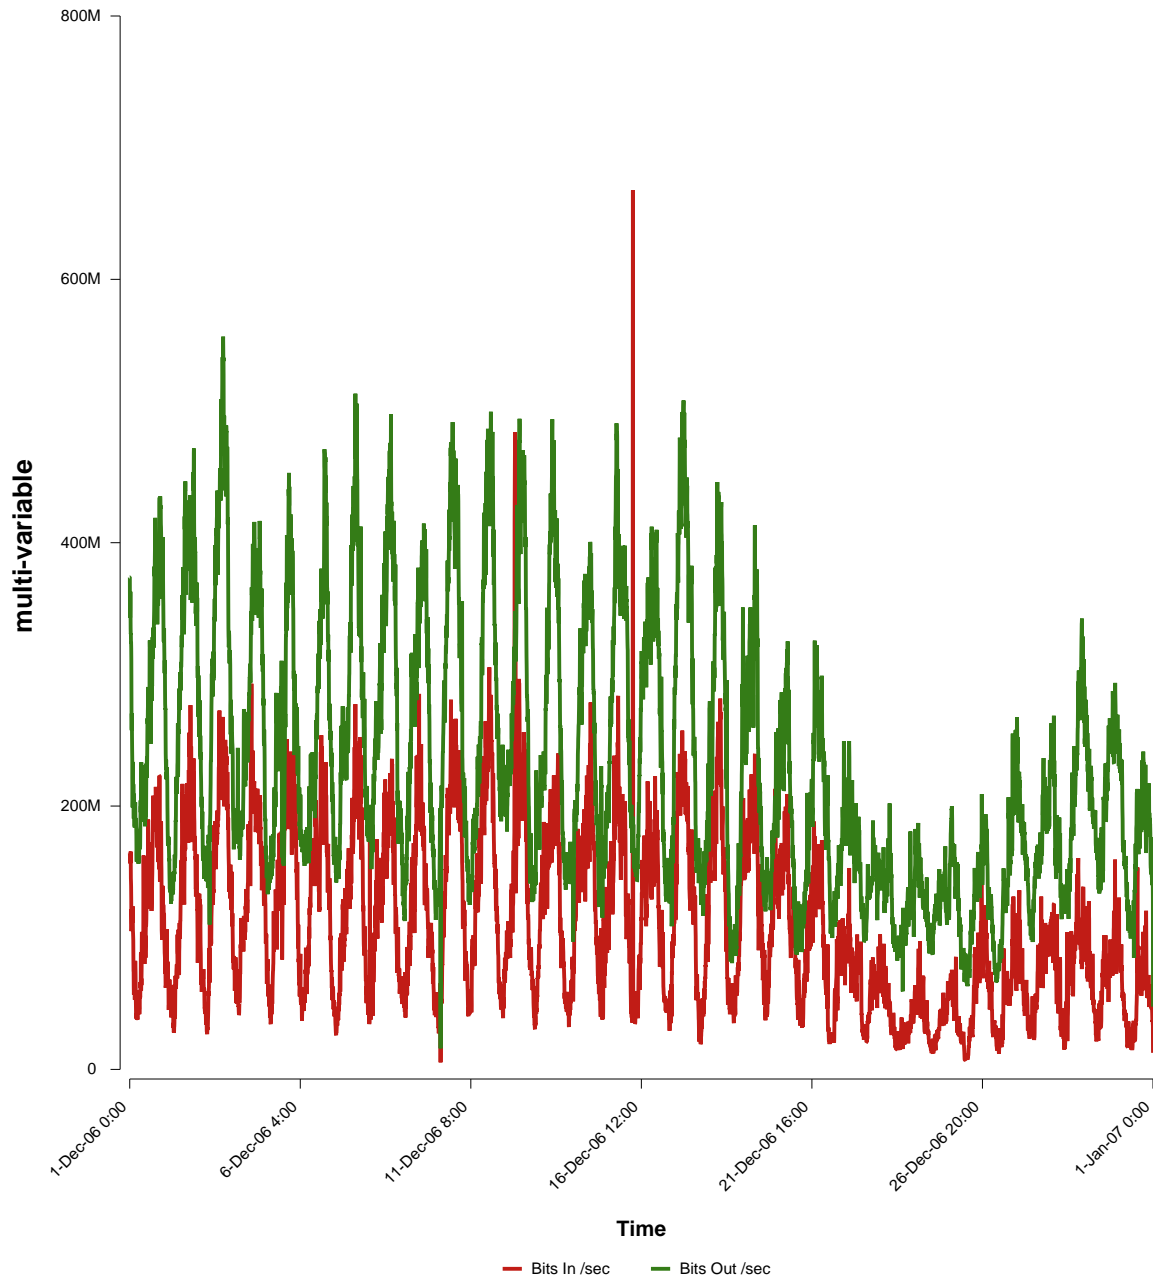

eHealth Trend Report

Divide by Time

SUNET-A-VASTERAS-MDH

Auto Range: Last Month
From: 2006/12/01 00:00
To: 2006/12/31 23:59

Created: 2007/01/02 07:20:47