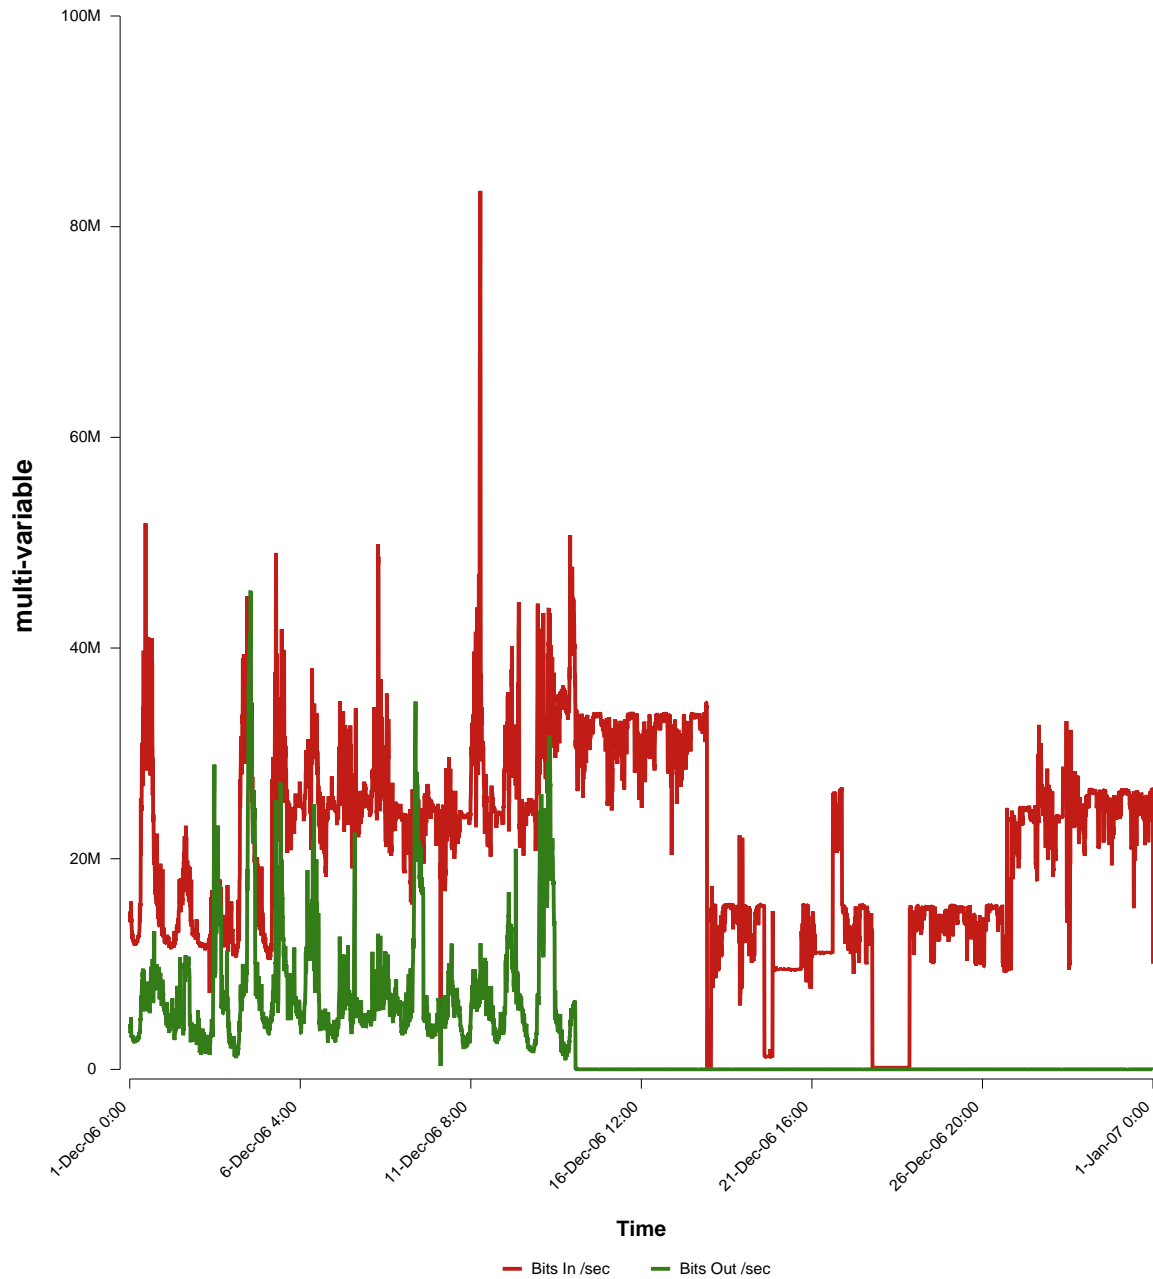

eHealth Trend Report

Divide by Time

SUNET-A-UPPSALA-SLU

Auto Range: Last Month
From: 2006/12/01 00:00
To: 2006/12/31 23:59

Created: 2007/01/02 07:00:13