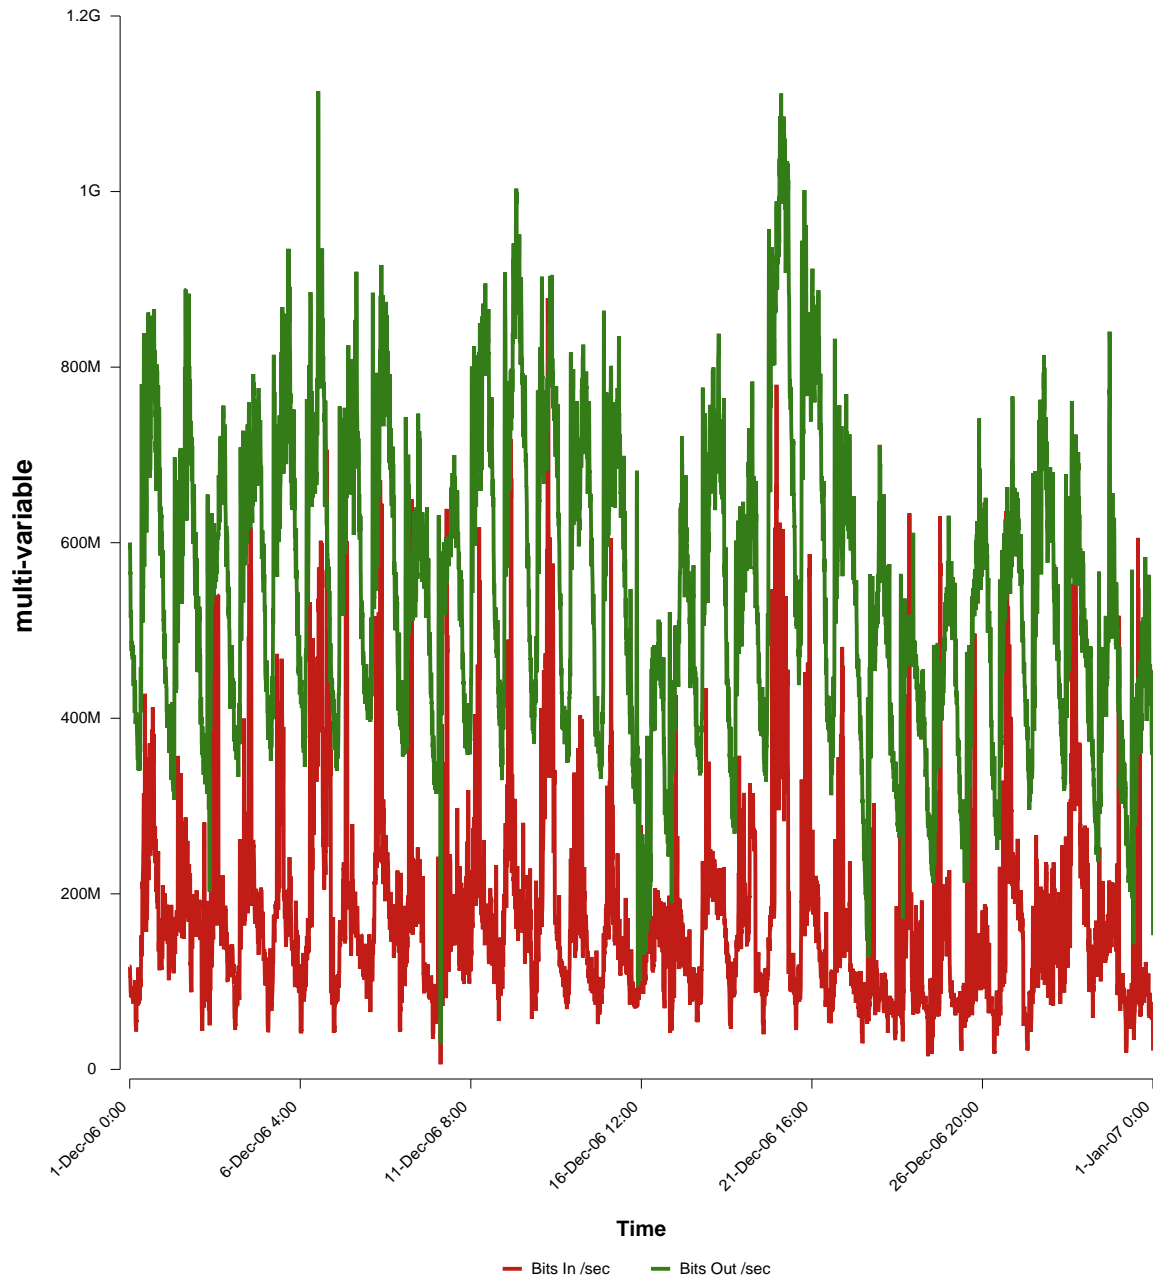

eHealth Trend Report

Divide by Time

SUNET-A-UMEA-UMU

Auto Range: Last Month
From: 2006/12/01 00:00
To: 2006/12/31 23:59

Created: 2007/01/02 06:50:13