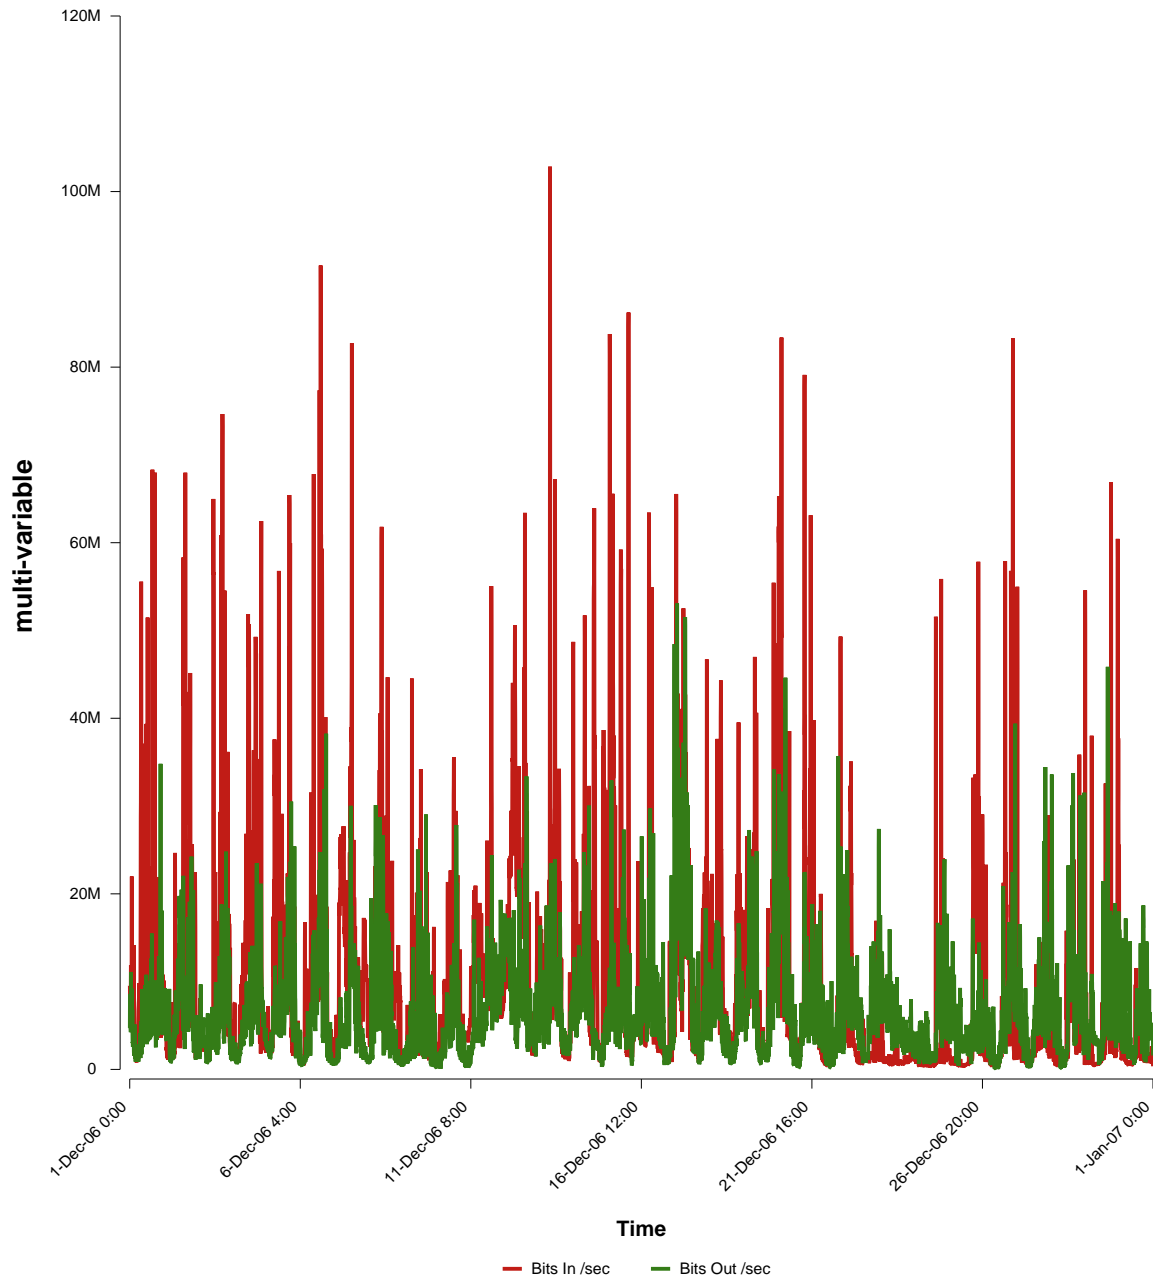

eHealth Trend Report

Divide by Time

SUNET-A-TROLLHATTAN-HTU

Auto Range: Last Month
From: 2006/12/01 00:00
To: 2006/12/31 23:59

Created: 2007/01/02 06:40:12