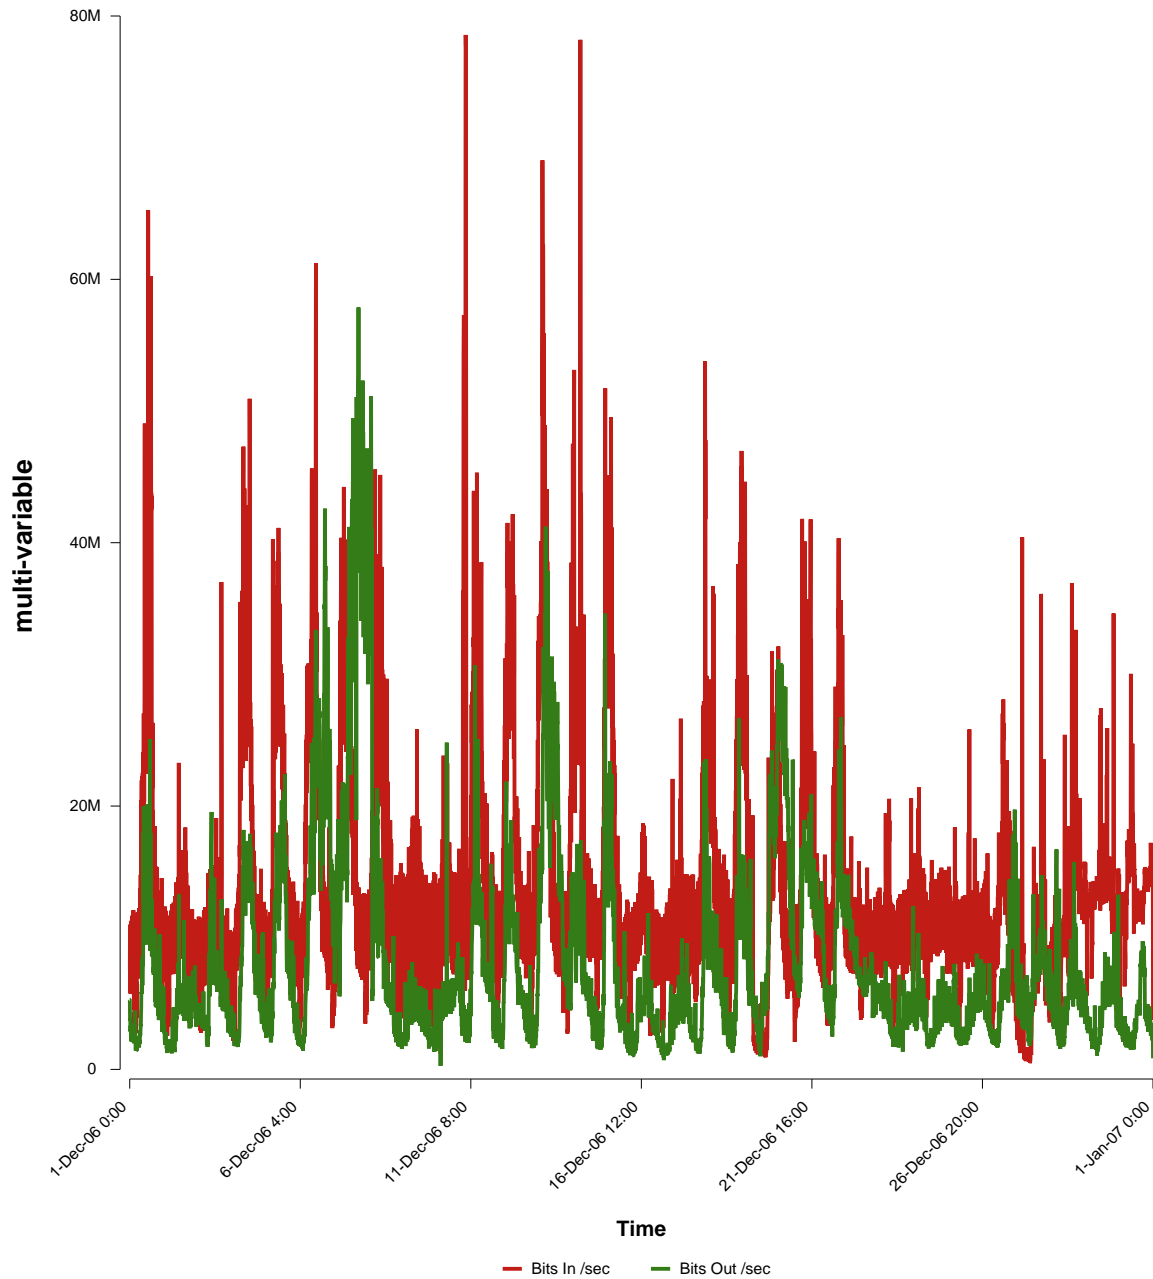

eHealth Trend Report

Divide by Time

SUNET-A-SUNDSVALL-MH

Auto Range: Last Month
From: 2006/12/01 00:00
To: 2006/12/31 23:59

Created: 2007/01/02 06:30:13