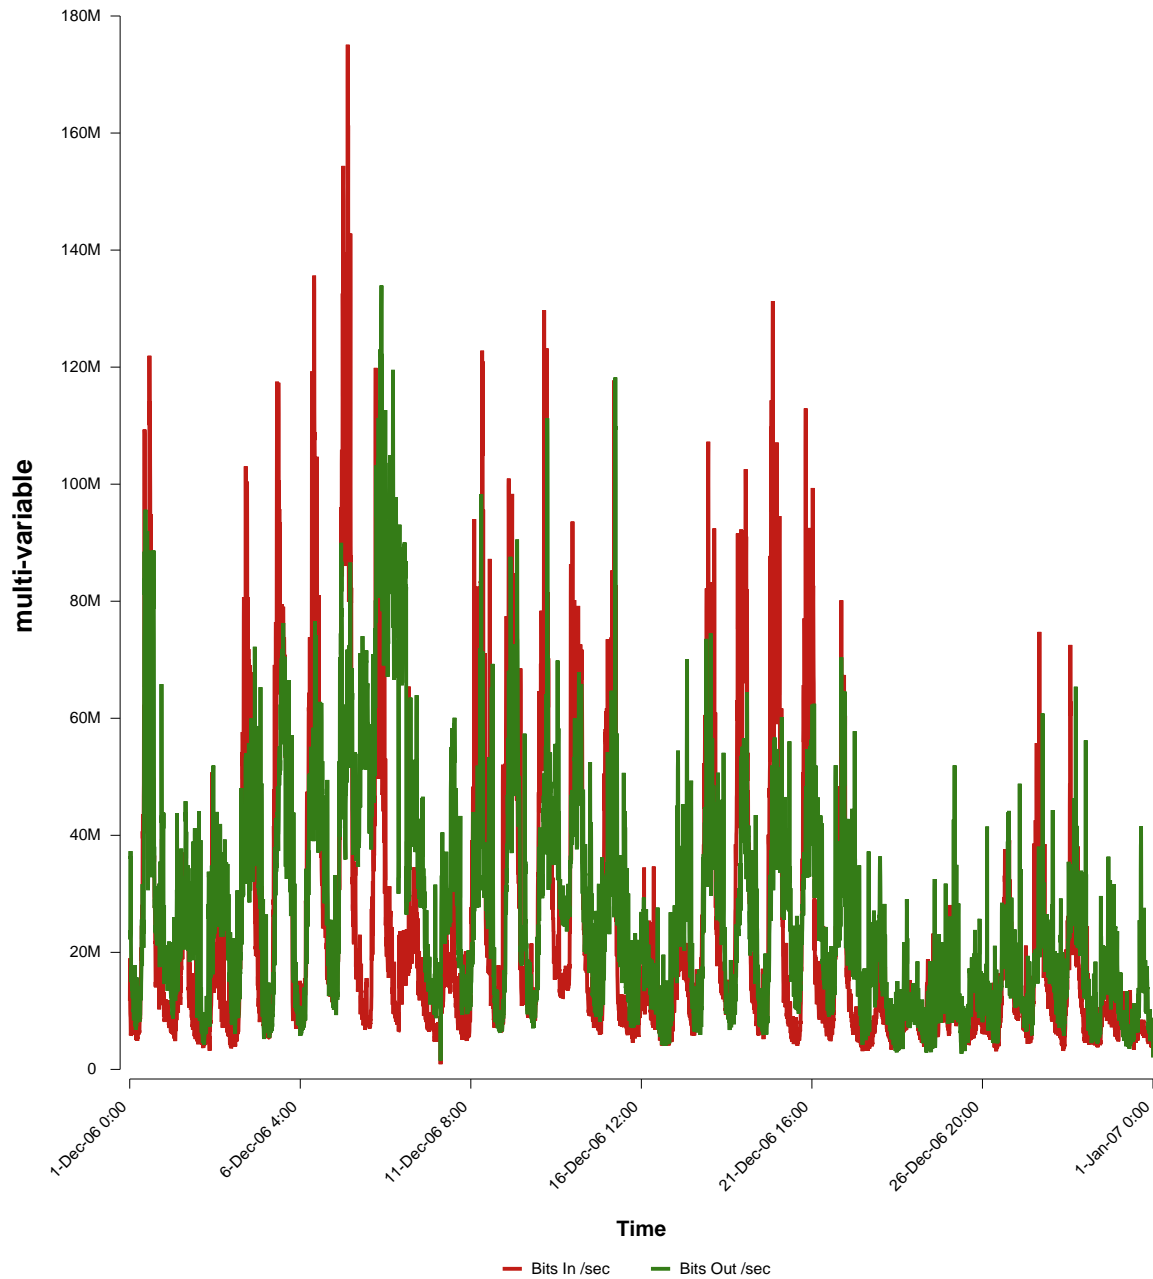

eHealth Trend Report

Divide by Time

SUNET-A-STHLM-SU

Auto Range: Last Month
From: 2006/12/01 00:00
To: 2006/12/31 23:59

Created: 2007/01/02 06:20:47