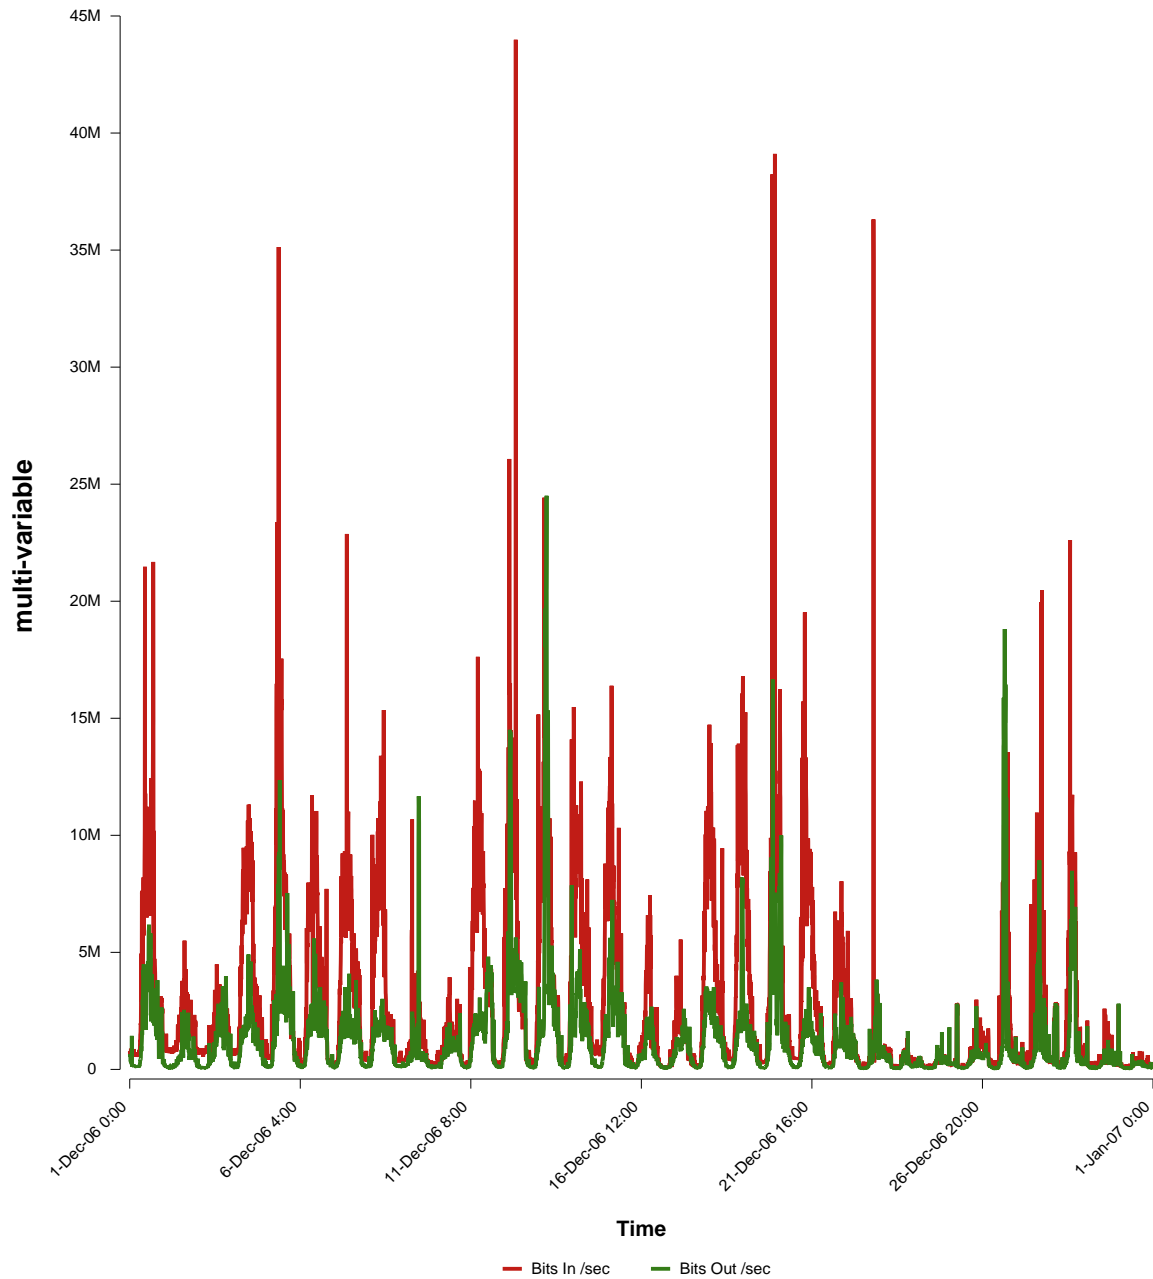

# eHealth Trend Report

Divide by Time

## SUNET-A-STHLM-SH

Auto Range: Last Month  
From: 2006/12/01 00:00  
To: 2006/12/31 23:59

Created: 2007/01/02 06:10:13