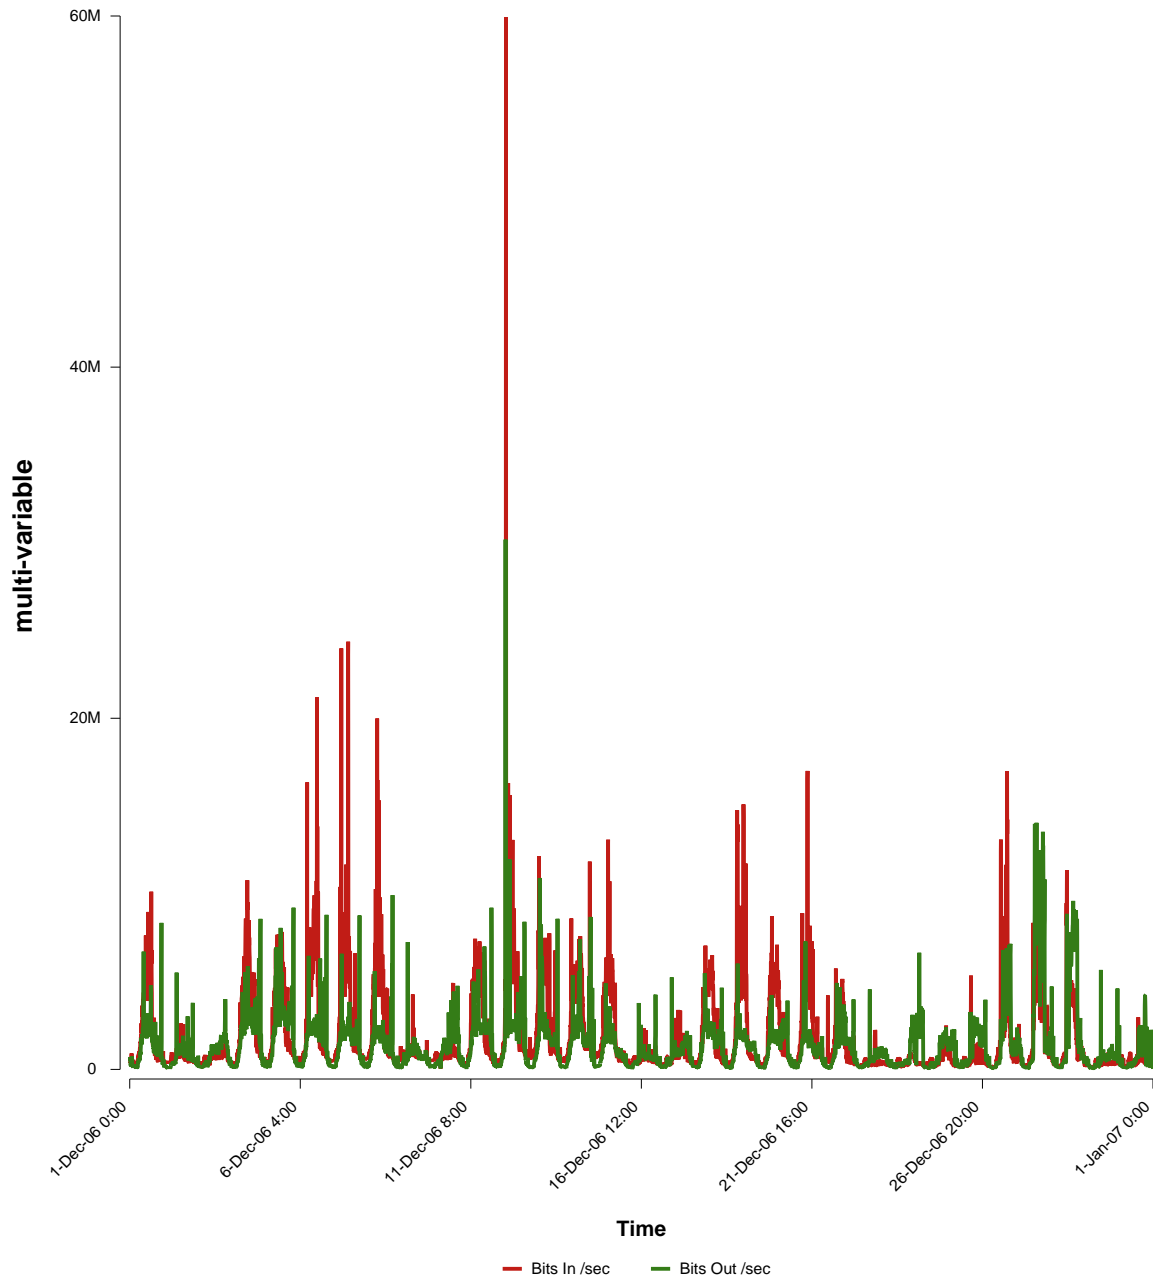

# eHealth Trend Report

Divide by Time

## SUNET-A-STHLM-LHS

Auto Range: Last Month  
From: 2006/12/01 00:00  
To: 2006/12/31 23:59

Created: 2007/01/02 06:02:59