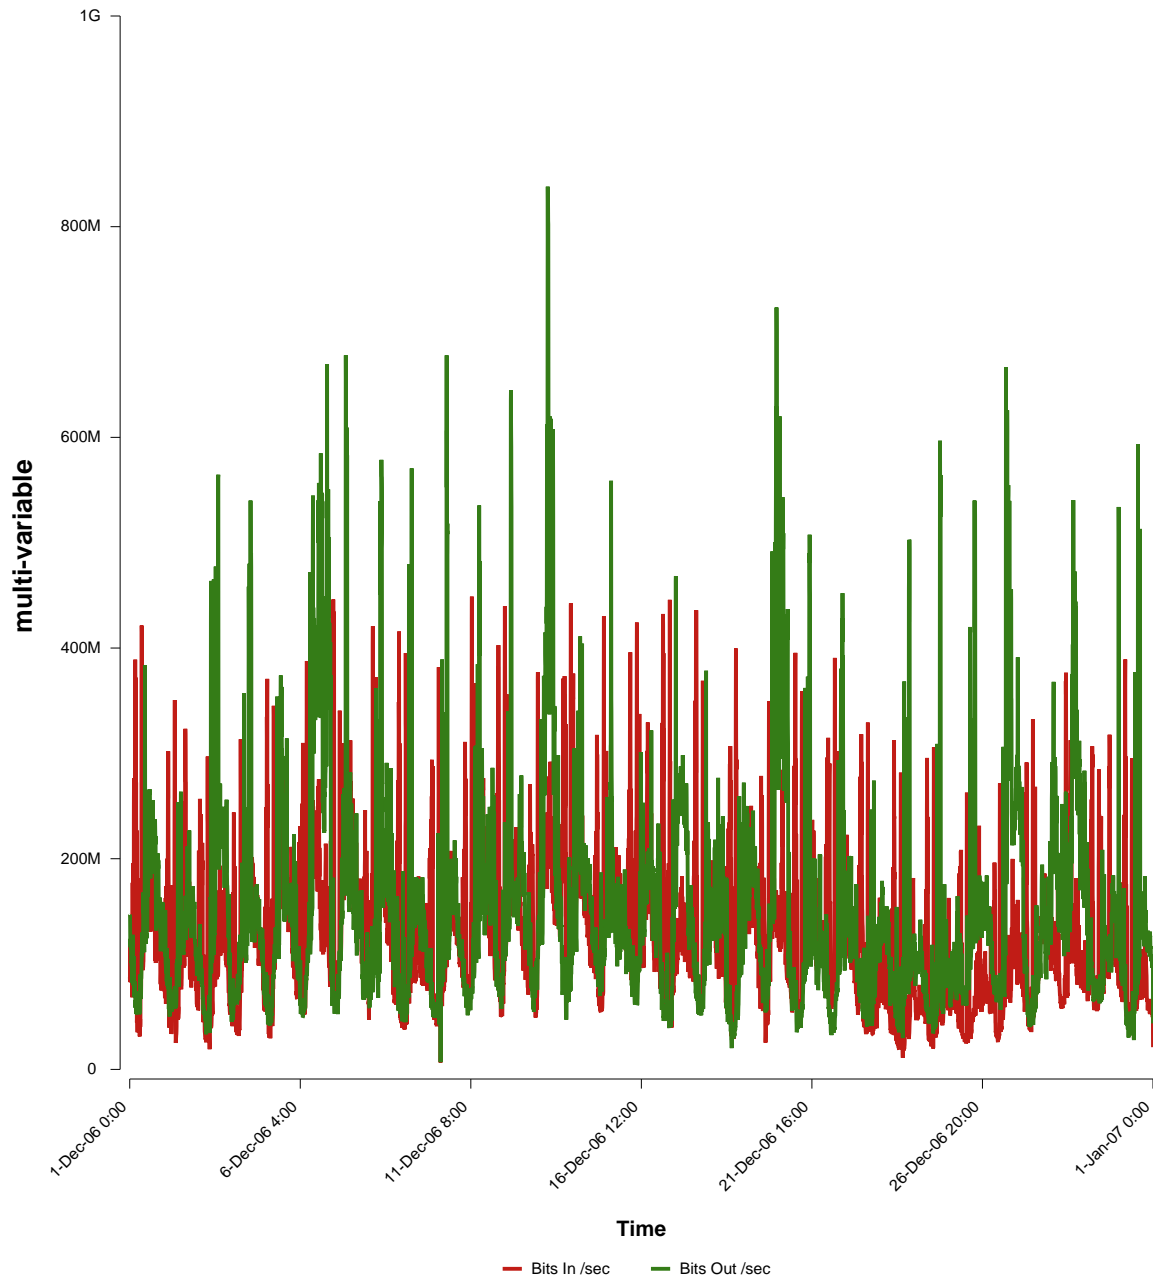

eHealth Trend Report

Divide by Time

SUNET-A-STHLM-KTH

Auto Range: Last Month
From: 2006/12/01 00:00
To: 2006/12/31 23:59

Created: 2007/01/02 05:50:13