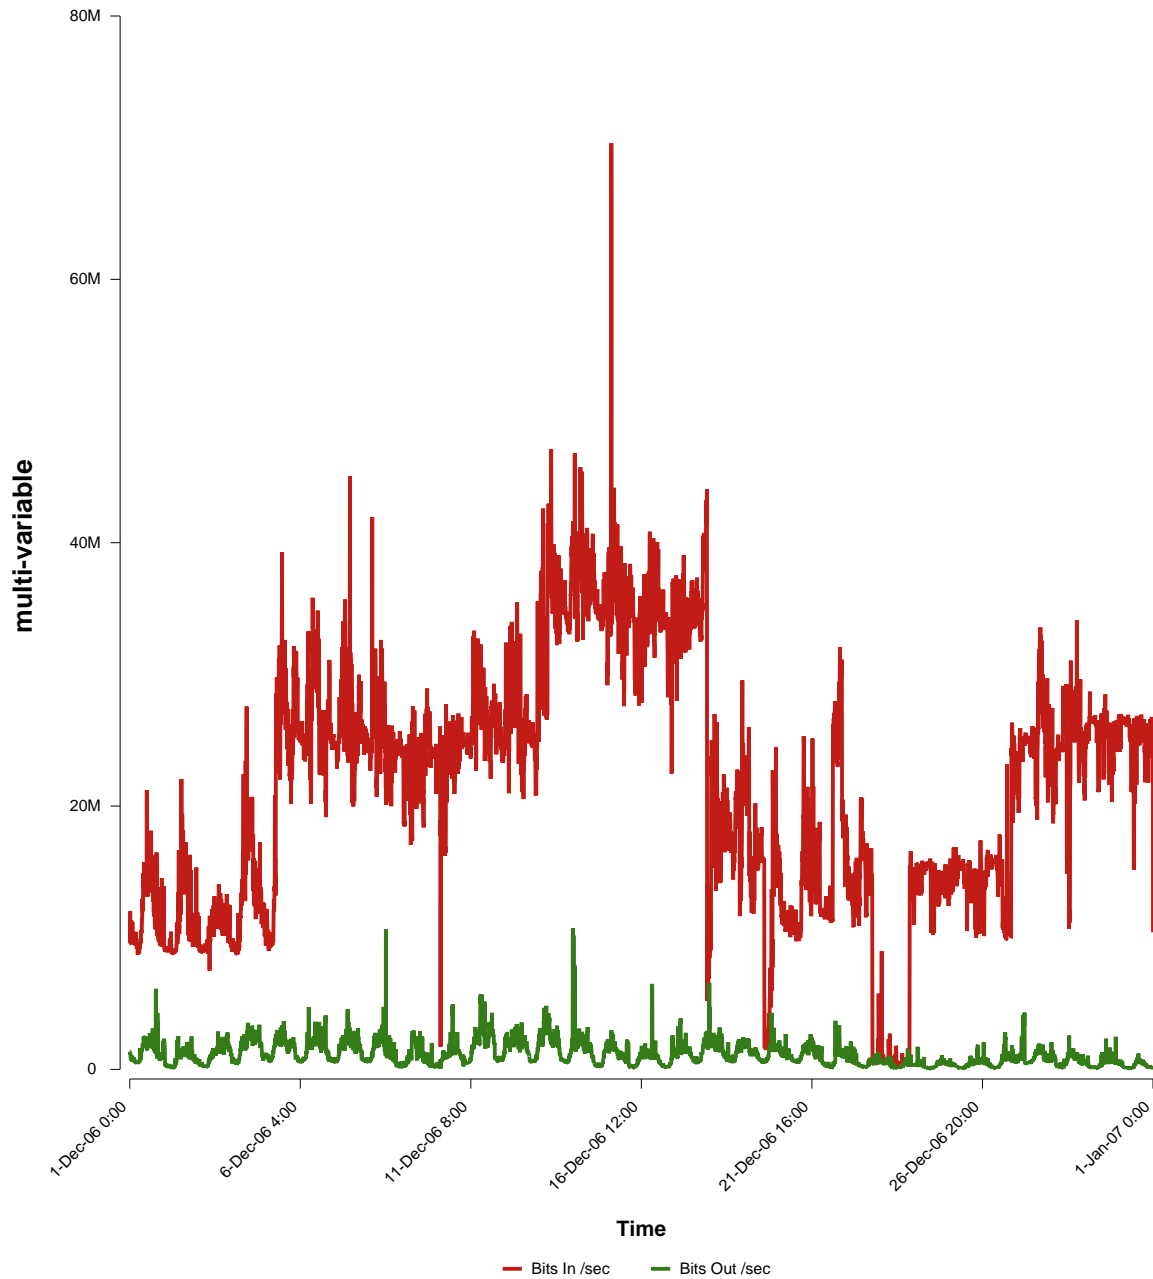

eHealth Trend Report

Divide by Time

SUNET-A-STHLM-HHS

Auto Range: Last Month
From: 2006/12/01 00:00
To: 2006/12/31 23:59

Created: 2007/01/02 05:30:12