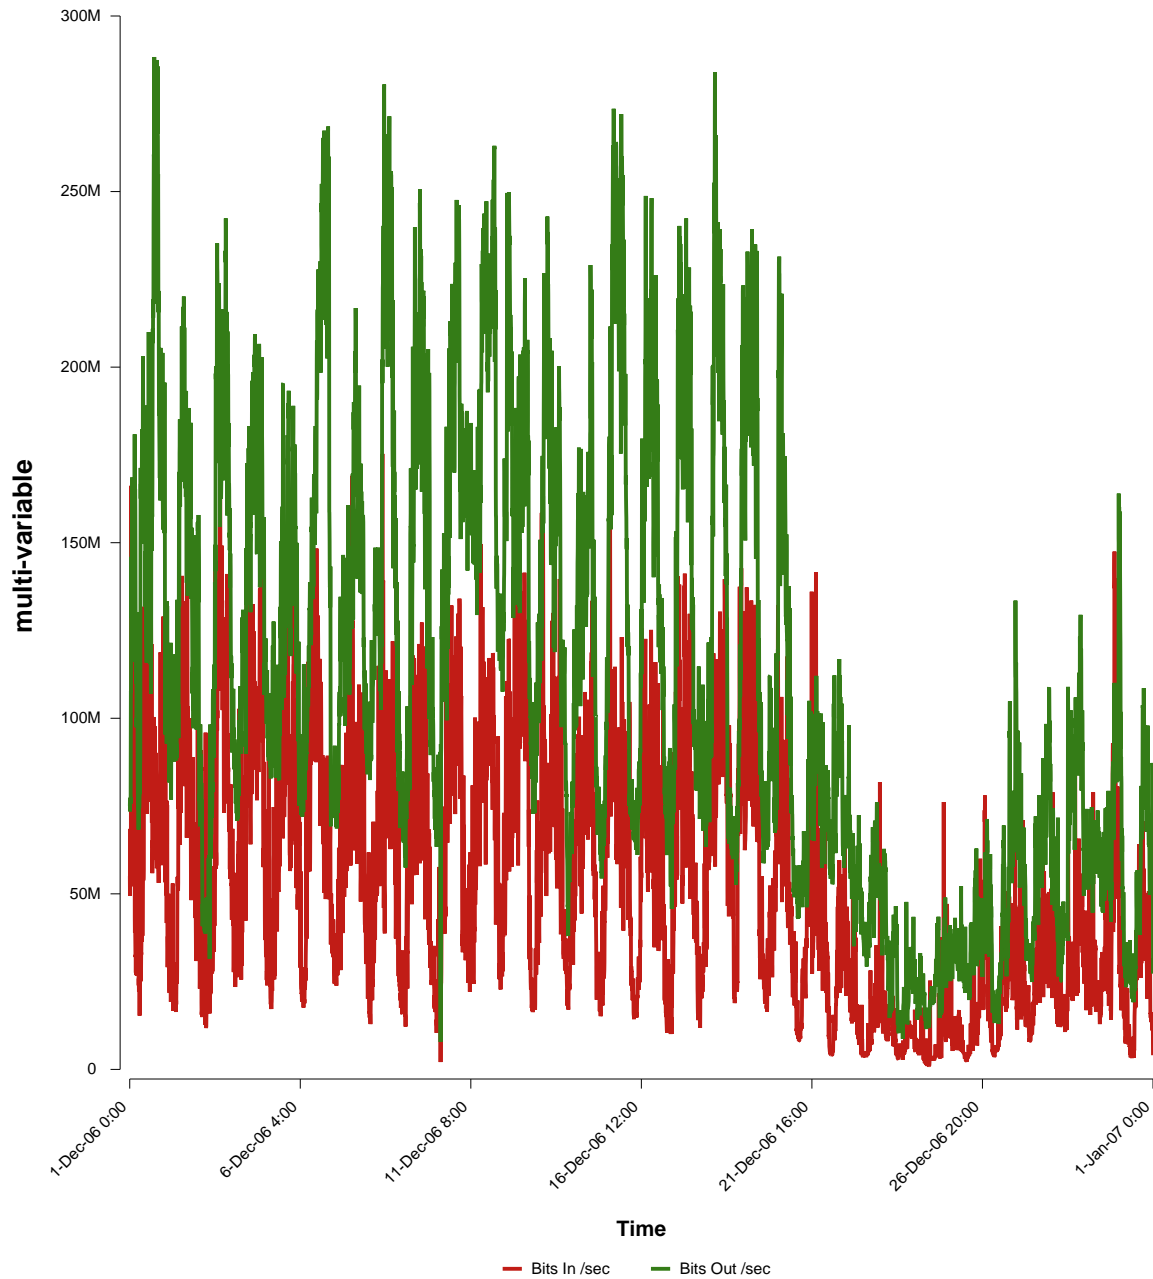

eHealth Trend Report

Divide by Time

SUNET-A-SKOVDE-HIS

Auto Range: Last Month
From: 2006/12/01 00:00
To: 2006/12/31 23:59

Created: 2007/01/02 05:20:48