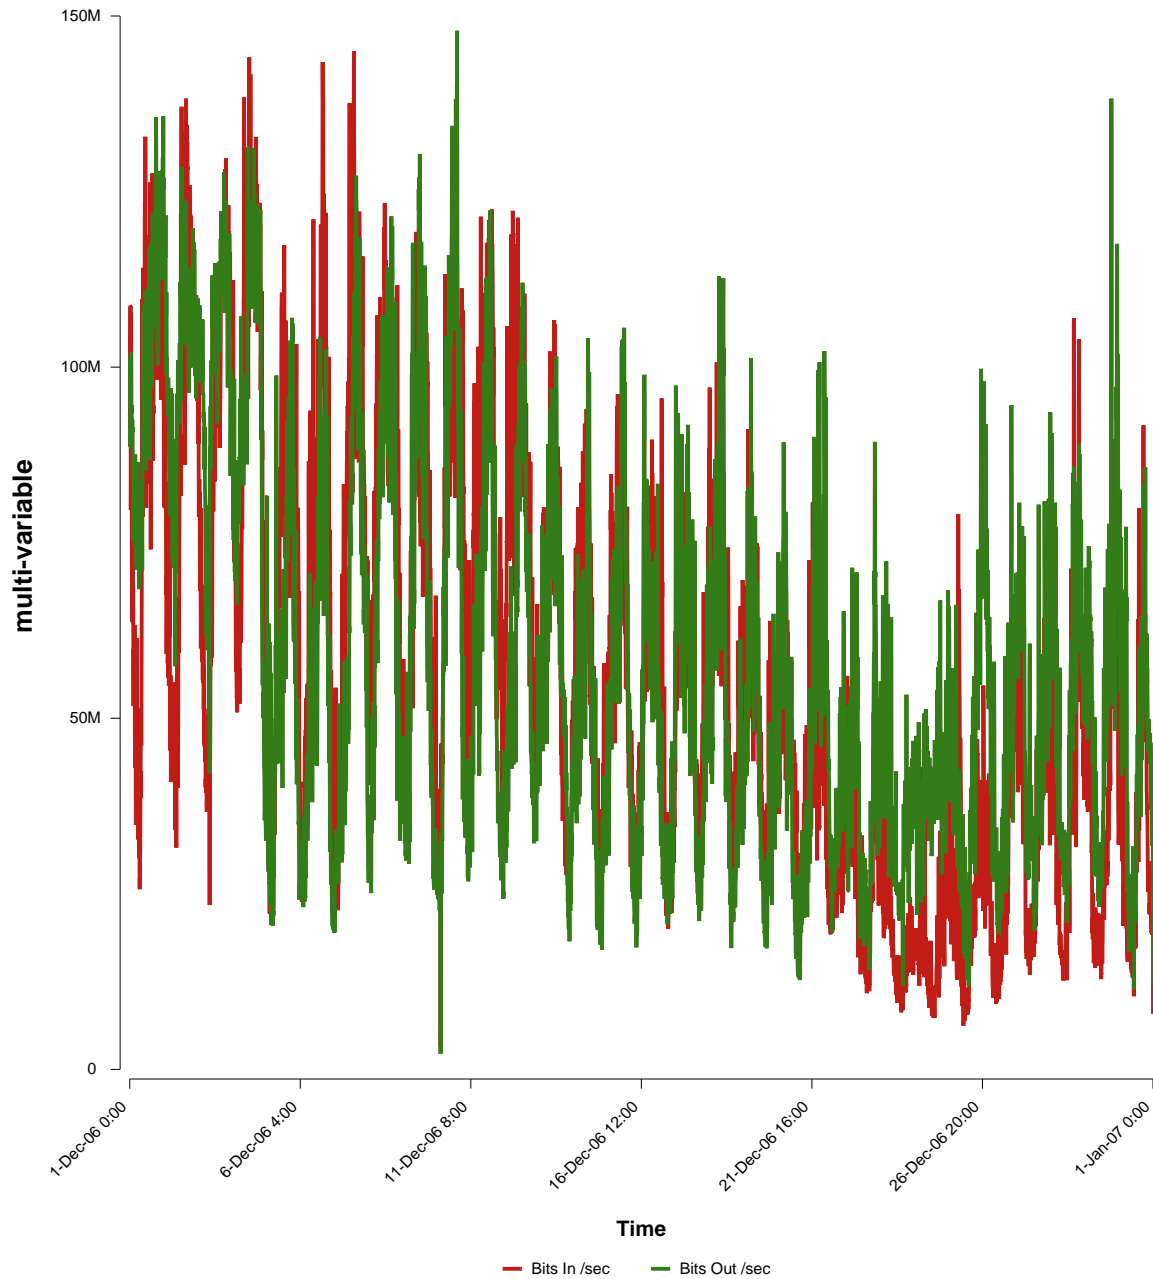

eHealth Trend Report

Divide by Time

SUNET-A-RONNEBY-BTH

Auto Range: Last Month
From: 2006/12/01 00:00
To: 2006/12/31 23:59

Created: 2007/01/02 05:10:12