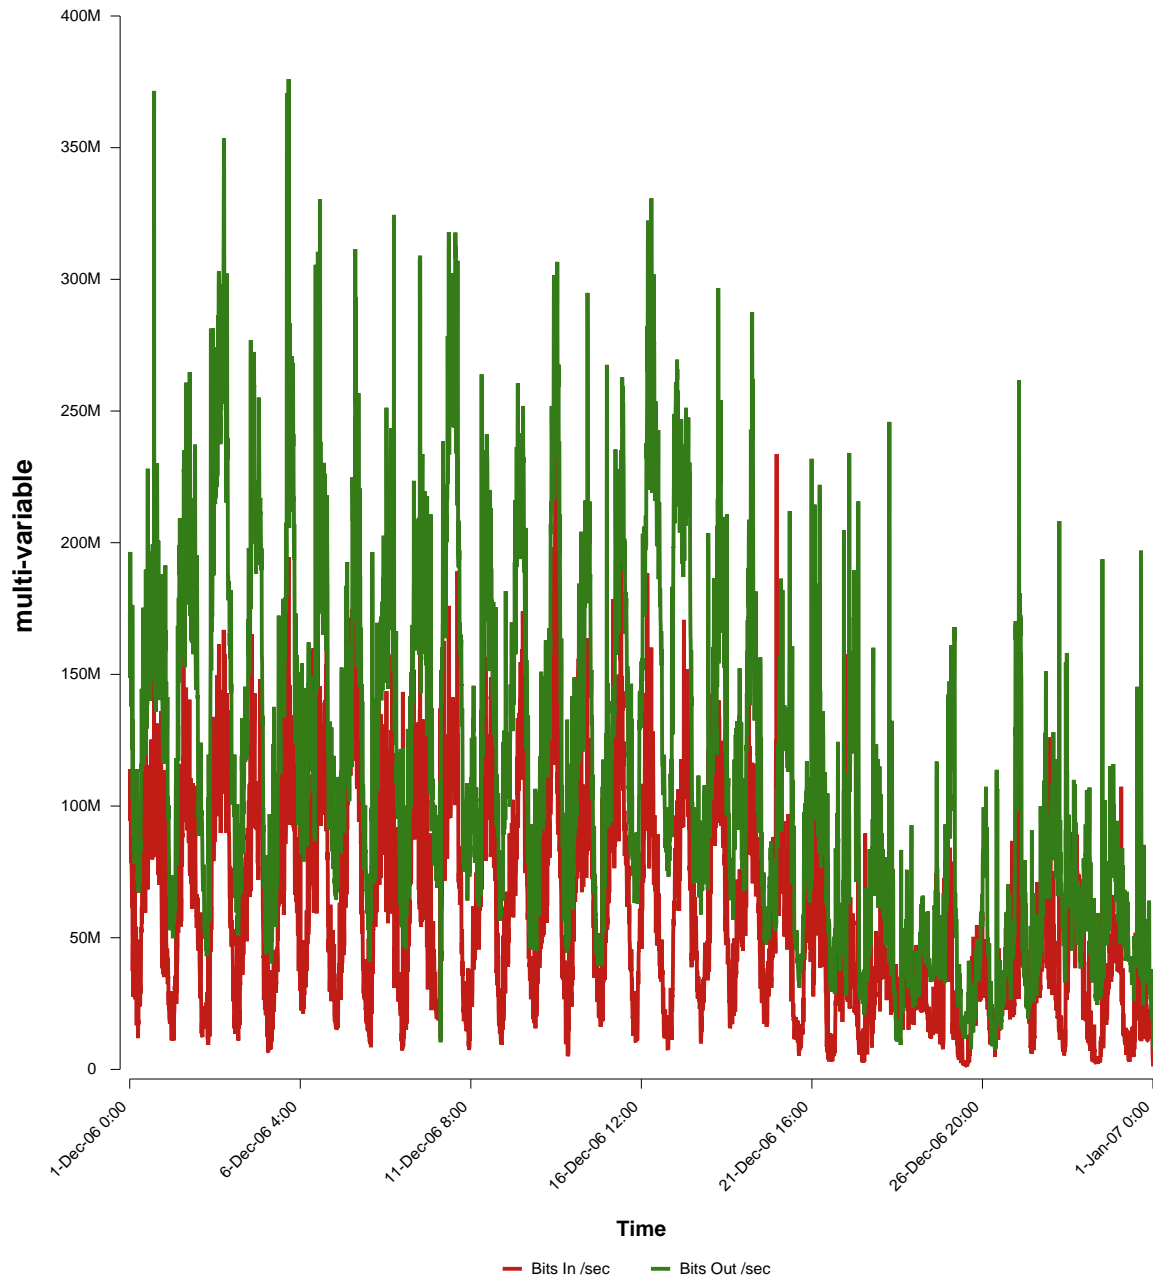

eHealth Trend Report

Divide by Time

SUNET-A-KALMAR-HIK

Auto Range: Last Month
From: 2006/12/01 00:00
To: 2006/12/31 23:59

Created: 2007/01/02 03:50:15