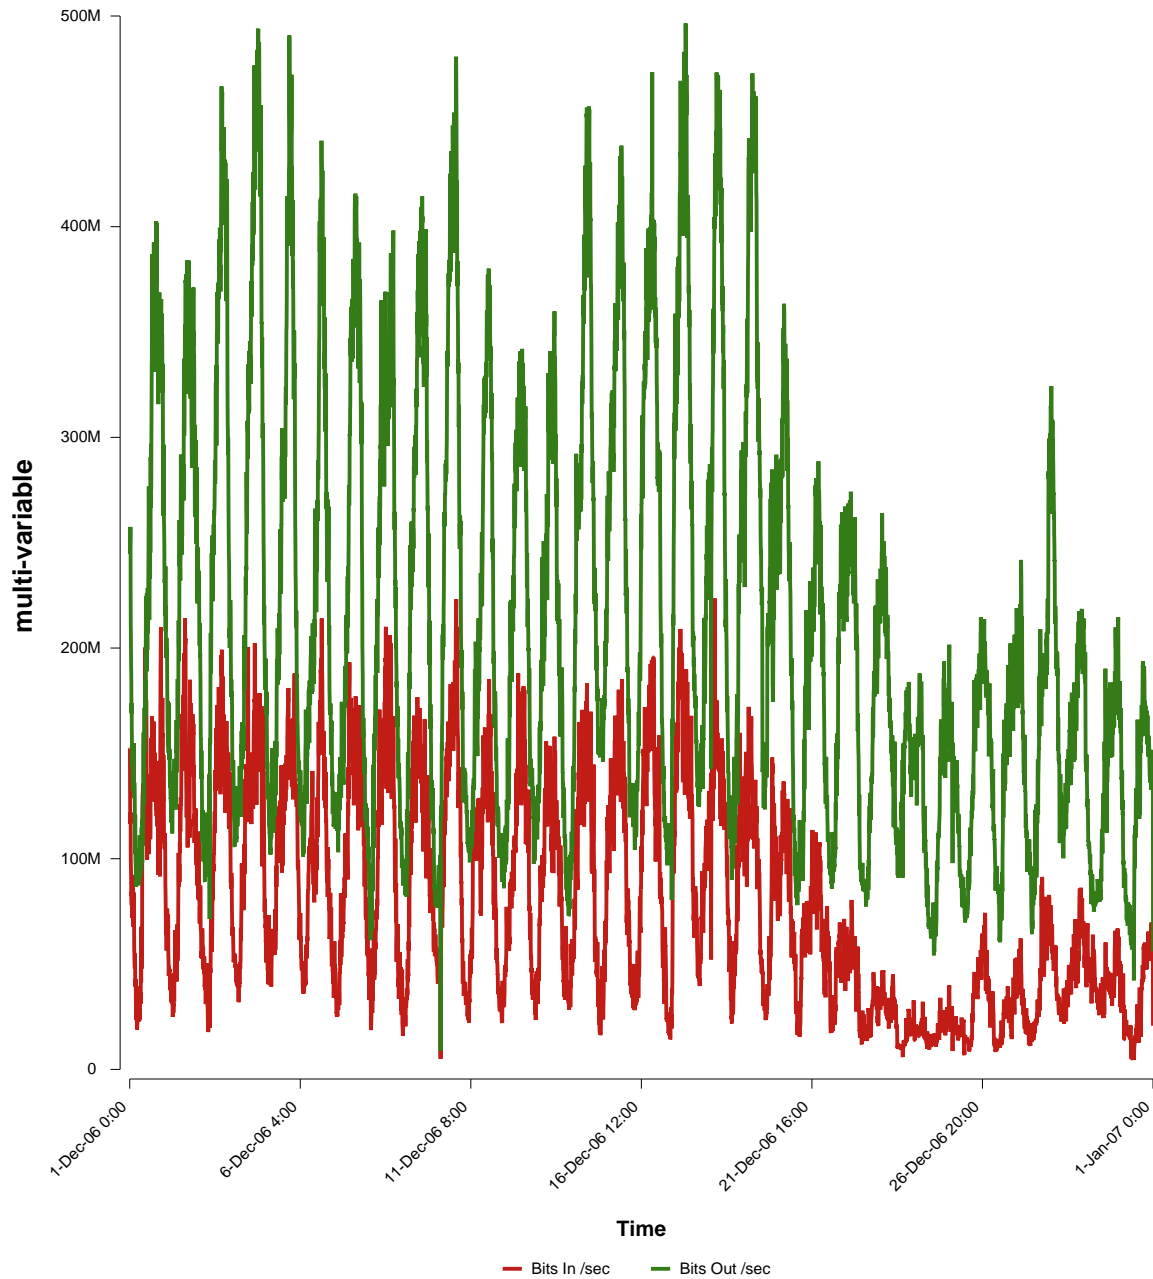

# eHealth Trend Report

Divide by Time

## SUNET-A-JONKOPING-HJ

Auto Range: Last Month  
From: 2006/12/01 00:00  
To: 2006/12/31 23:59

Created: 2007/01/02 03:40:11