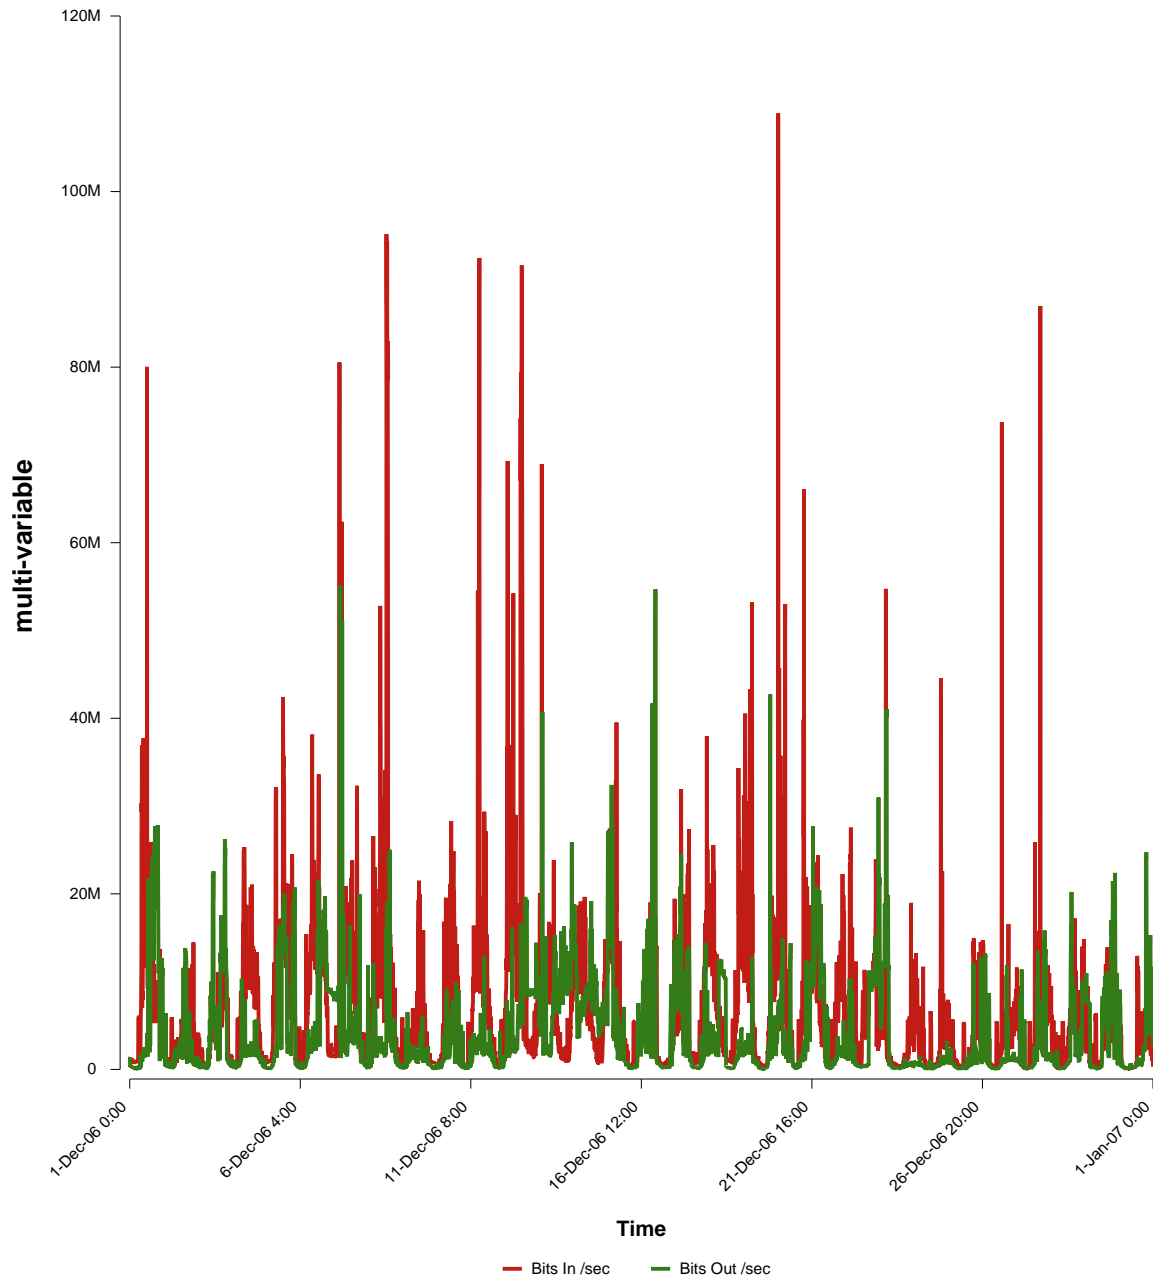

eHealth Trend Report

Divide by Time

SUNET-A-HALMSTAD-HH

Auto Range: Last Month
From: 2006/12/01 00:00
To: 2006/12/31 23:59

Created: 2007/01/02 03:50:13