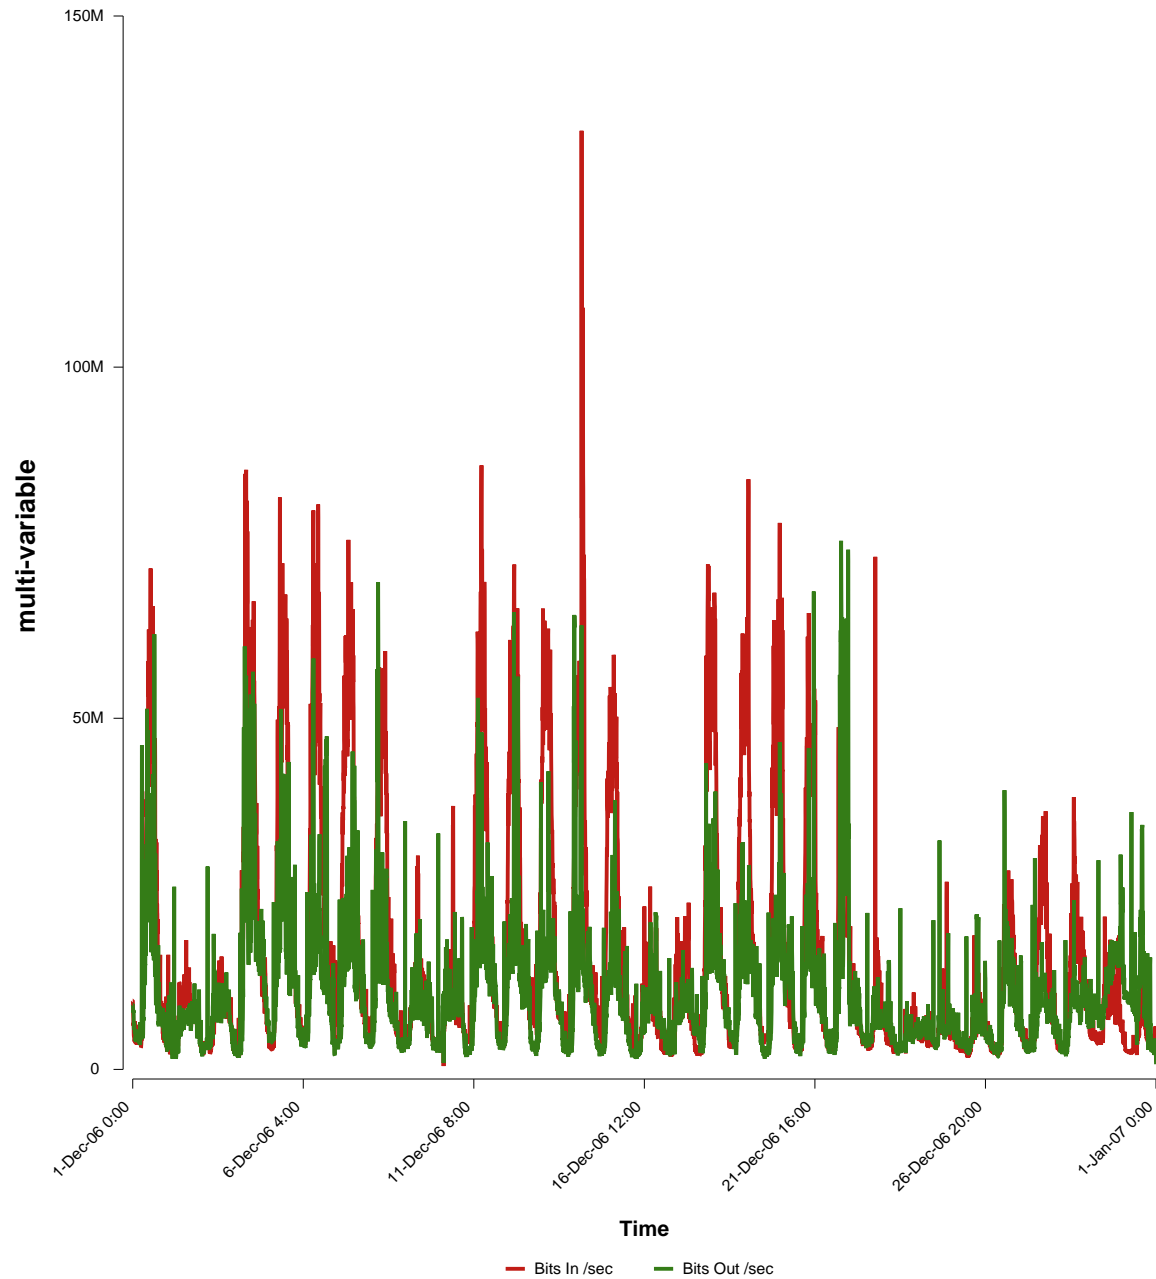

eHealth Trend Report

Divide by Time

SUNET-A-GBG-GU

Auto Range: Last Month
From: 2006/12/01 00:00
To: 2006/12/31 23:59

Created: 2007/01/02 03:40:10