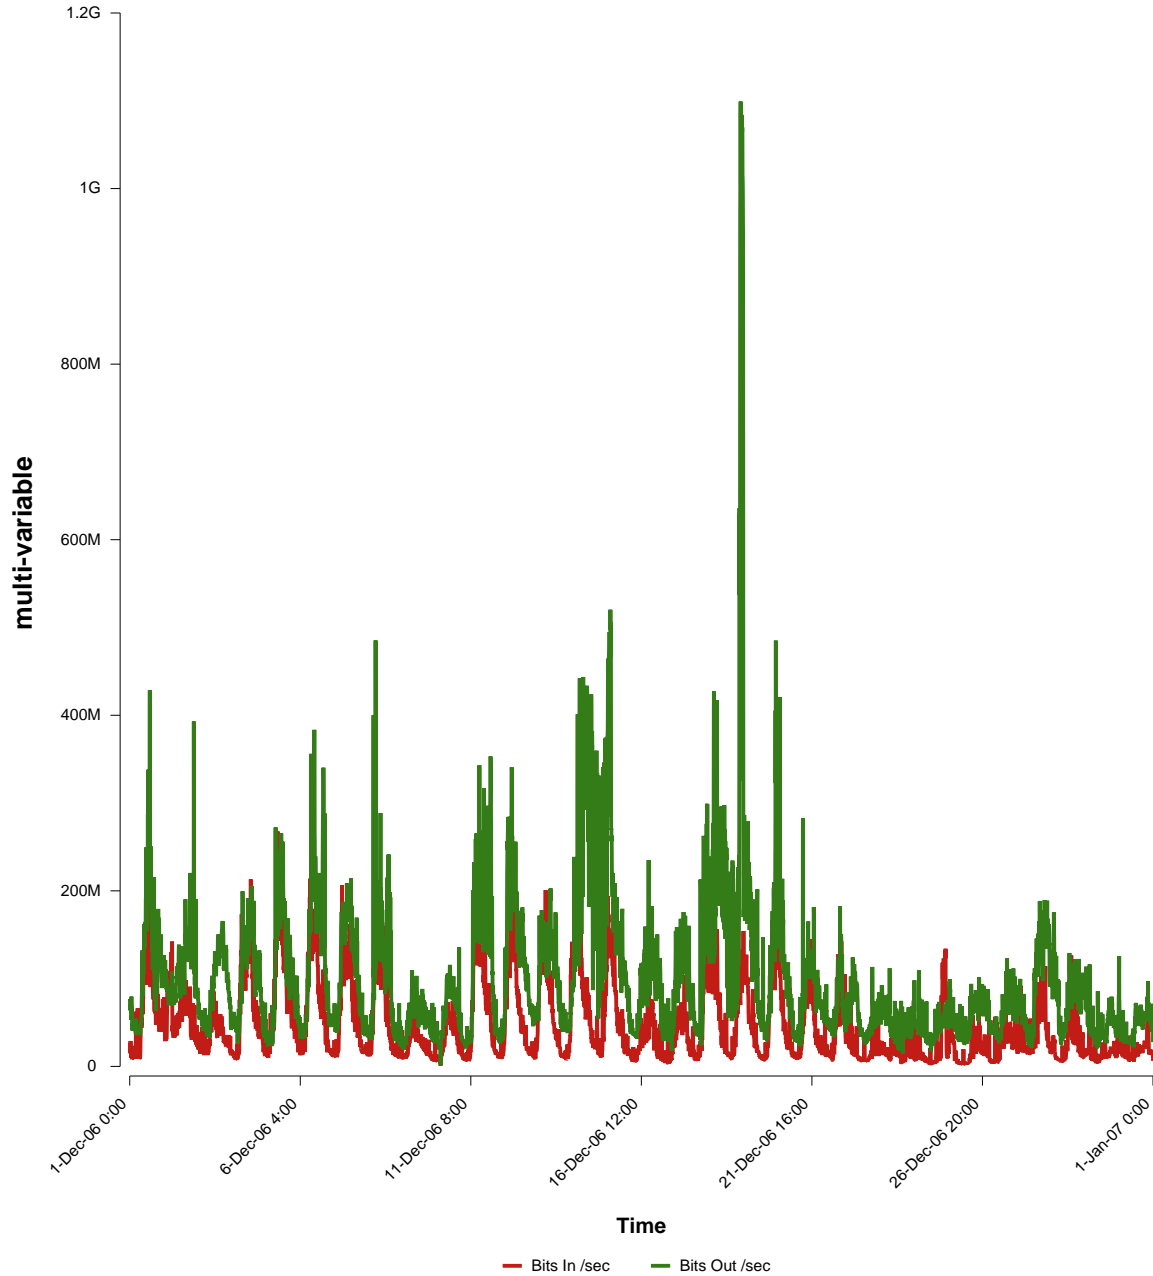

# eHealth Trend Report

Divide by Time

## SUNET-A-GBG-CHALMERS

Auto Range: Last Month  
From: 2006/12/01 00:00  
To: 2006/12/31 23:59

Created: 2007/01/02 03:30:12