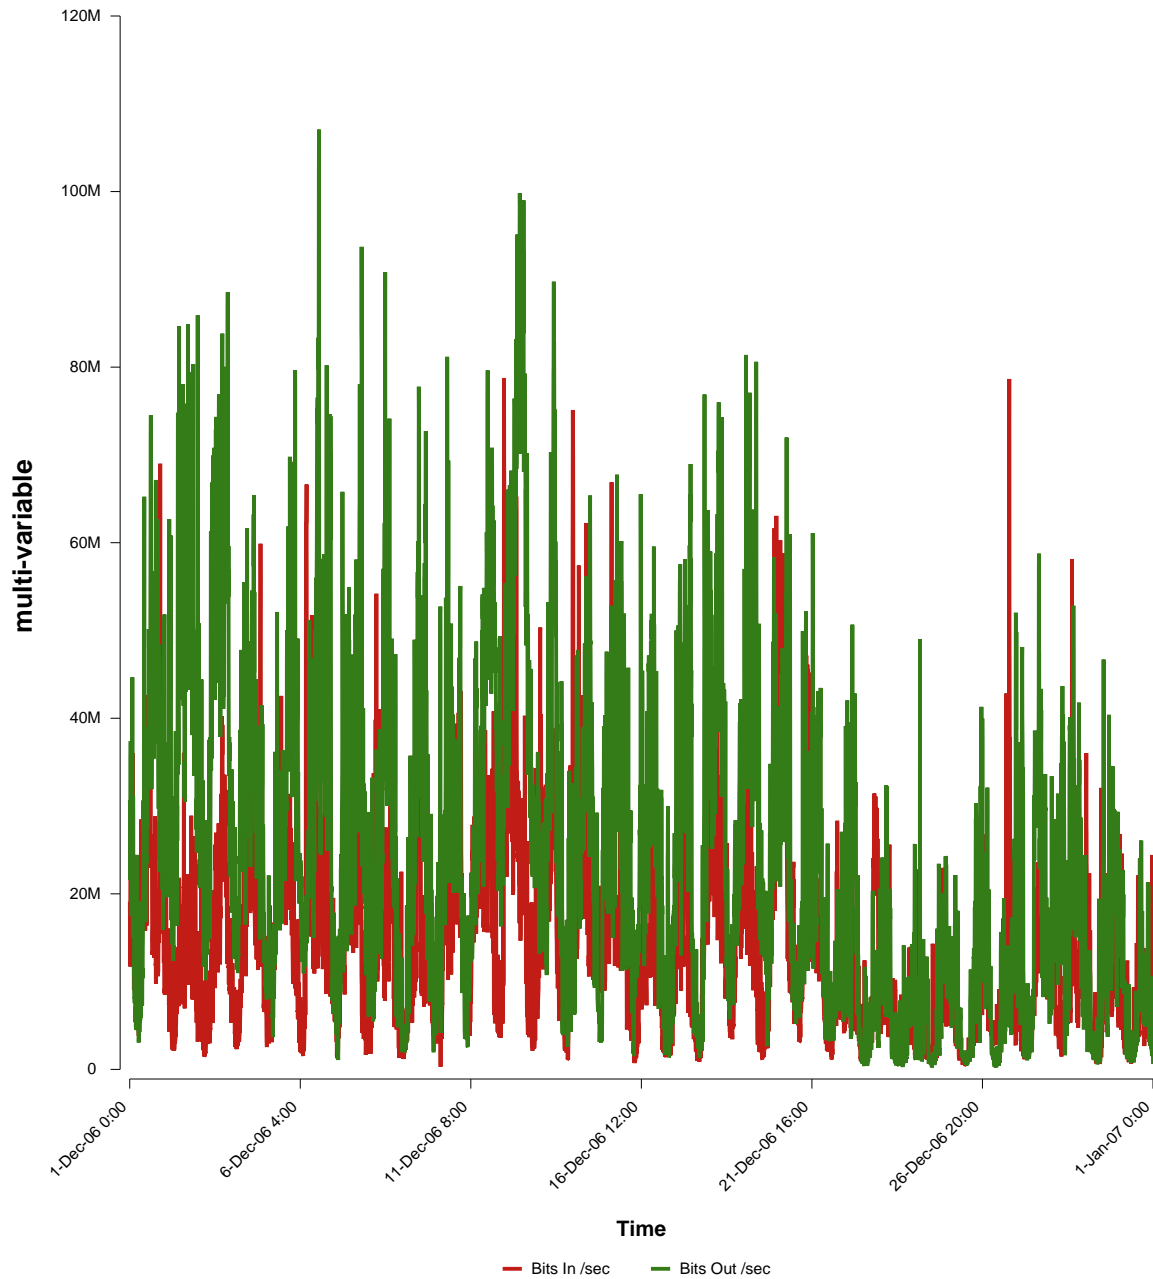

eHealth Trend Report

Divide by Time

SUNET-A-GAVLE-HIG

Auto Range: Last Month
From: 2006/12/01 00:00
To: 2006/12/31 23:59

Created: 2007/01/02 03:20:49