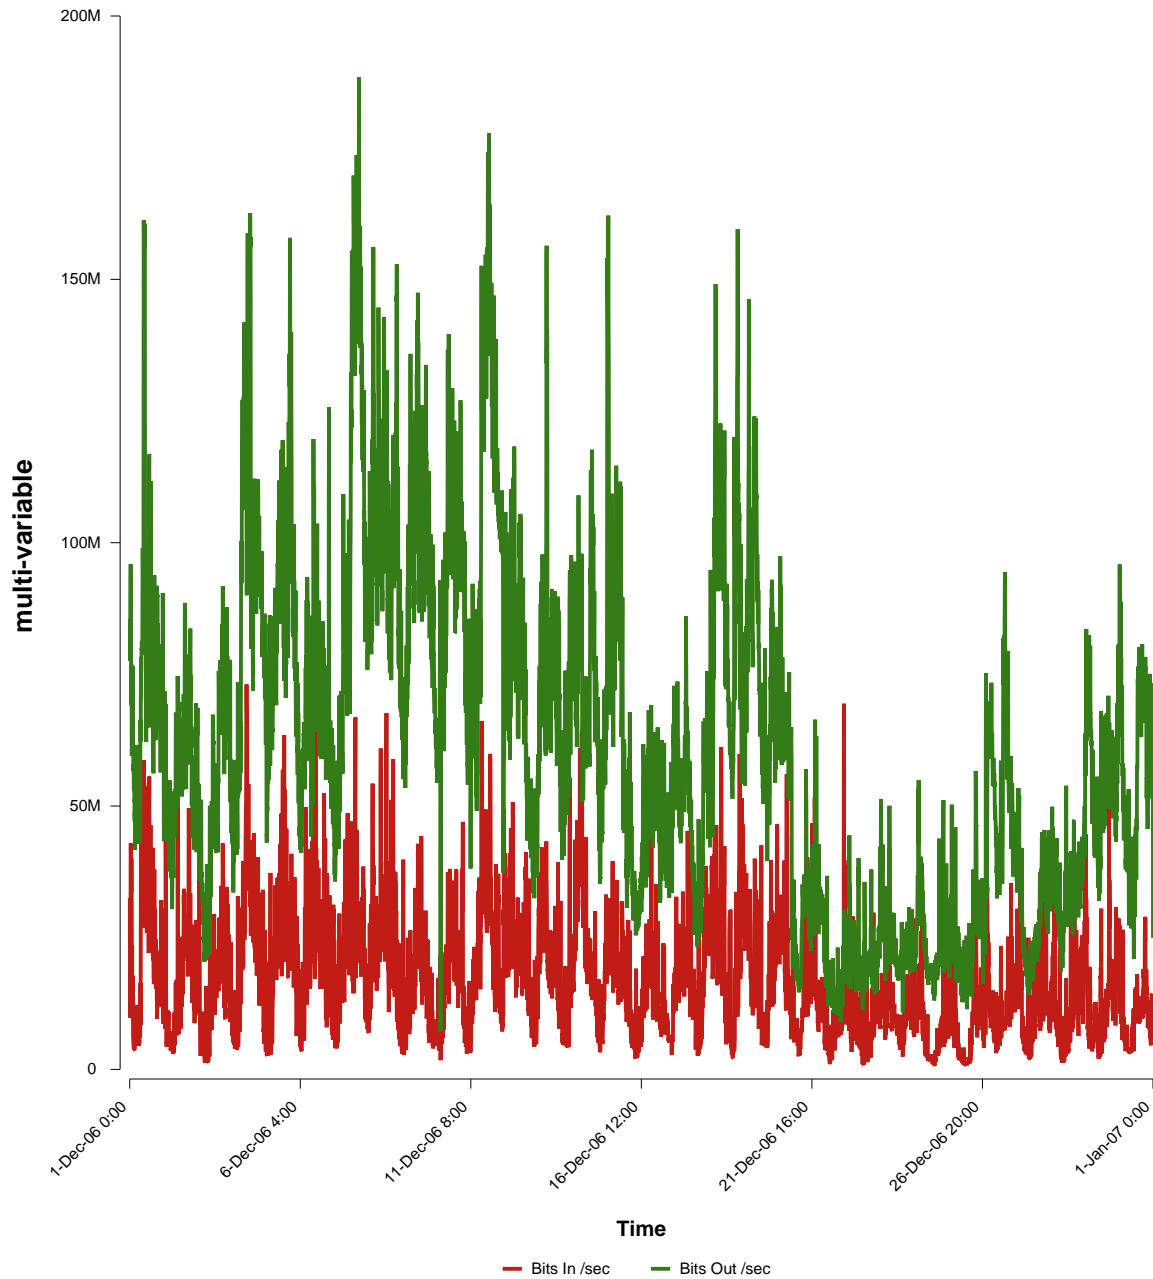

eHealth Trend Report

Divide by Time

SUNET-A-BORLANGE-DU

Auto Range: Last Month
From: 2006/12/01 00:00
To: 2006/12/31 23:59

Created: 2007/01/02 03:10:12