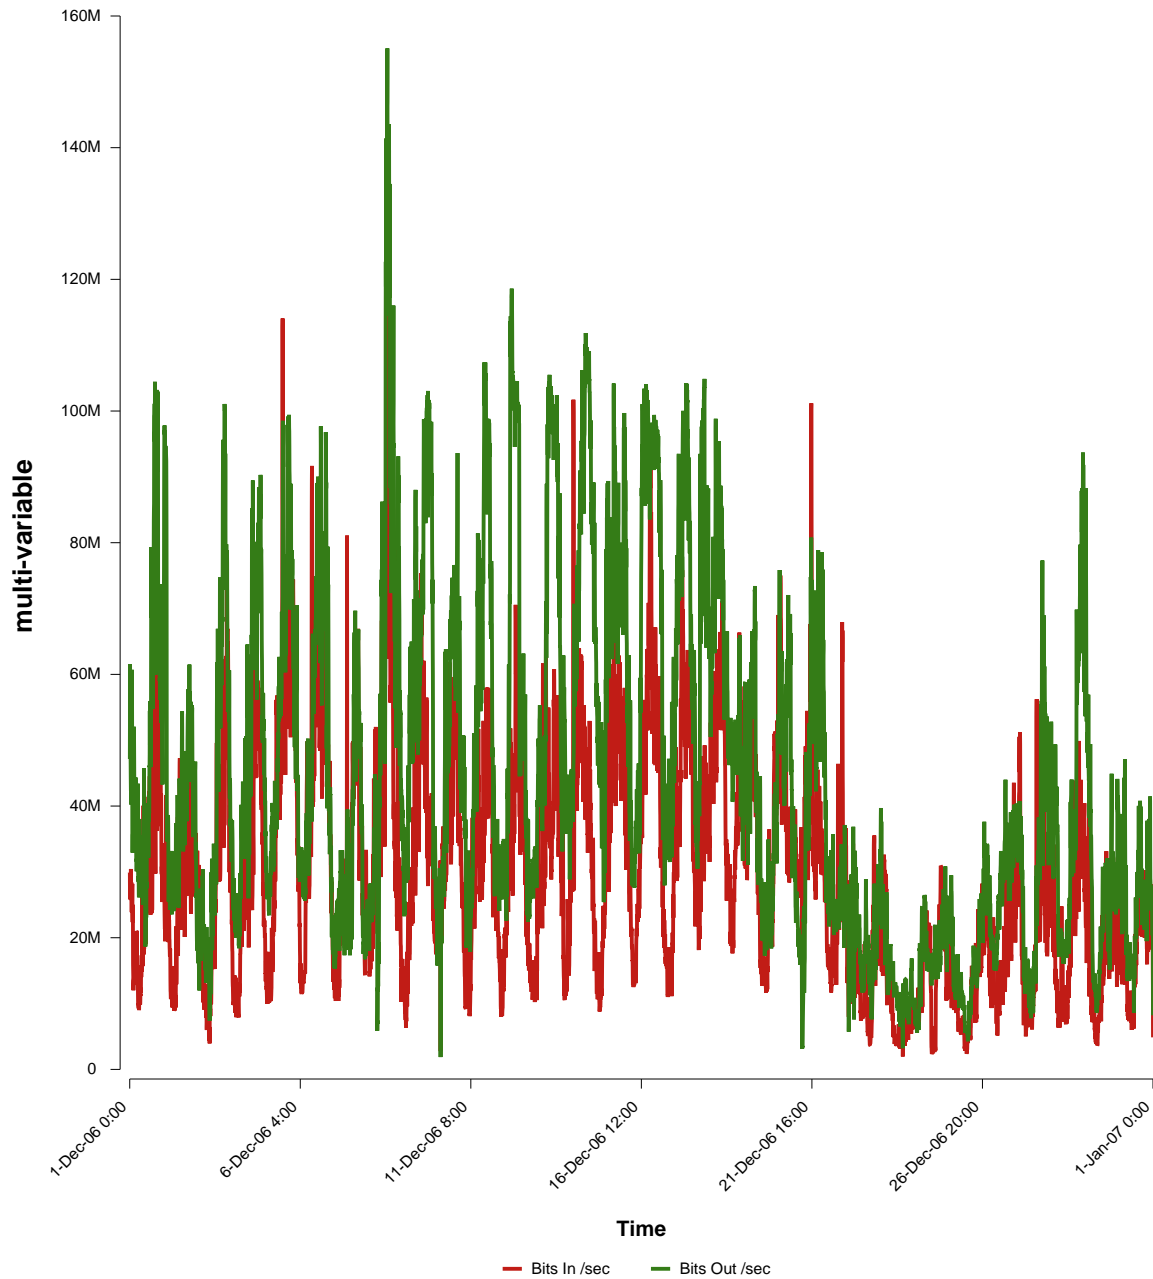

eHealth Trend Report

Divide by Time

SUNET-A-BORAS-HB

Auto Range: Last Month
From: 2006/12/01 00:00
To: 2006/12/31 23:59

Created: 2007/01/02 03:05:13