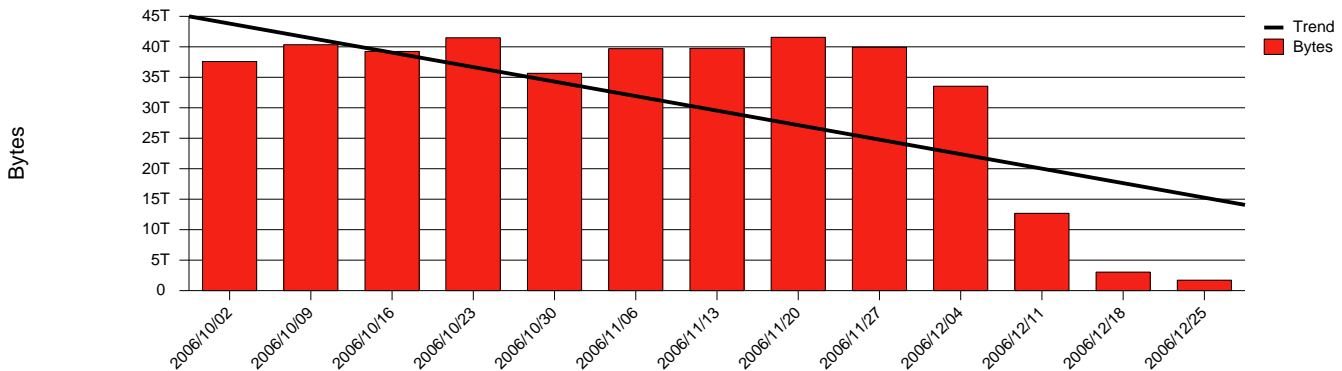

Monthly Health Report

Report for 2006/12/31, Subject: SUNET-A-VAXJO-VXU

LAN/WAN

Total Network Volume by Month

Total Network Volume by Week

Total Network Volume by Day

Situations to Watch

Rank	Element Name	Variable	Threshold	Monthly Average		Days to (from) Threshold
			Value	Actual	Predicted	
1	vxu1-SRP(In)	Errors (% Frames)	5.000	0.000	0.467	Increasing
2	vxu2-SRP(In)	Volume (Bandwidth %)	80.000	2.834	5.710	Increasing
3	vxu1-SRP(Out)	Volume (Bandwidth %)	80.000	0.672	0.659	Increasing
4	vxu1-SRP(In)	Volume (Bandwidth %)	80.000	0.002	0.000	Decreasing
5	vxu2-SRP(In)	Errors (% Frames)	5.000	0.000	0.000	Decreasing
6	vxu2-SRP(Out)	Volume (Bandwidth %)	80.000	4.689	8.709	Decreasing