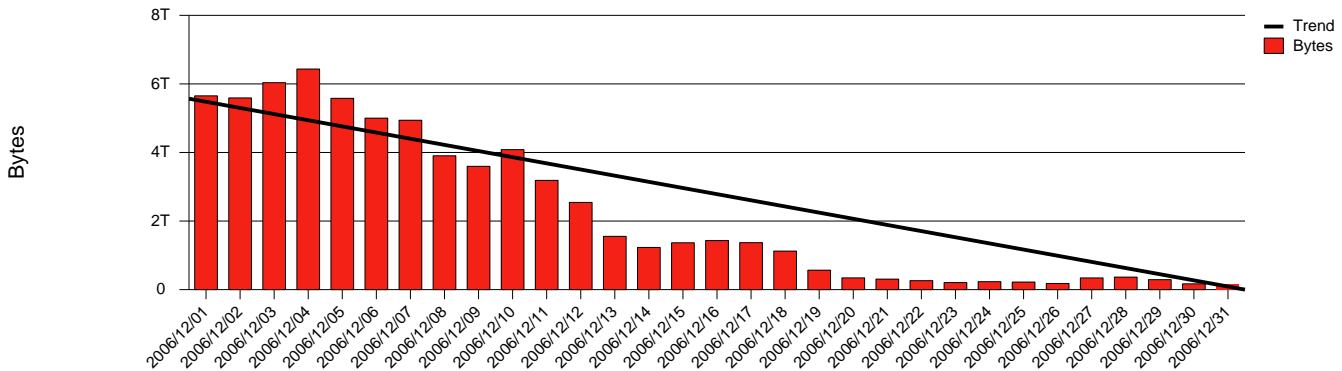

Monthly Health Report

Report for 2006/12/31, Subject: SUNET-A-VAXJO-VXU

LAN/WAN

Total Network Volume by Month

Total Network Volume by Week

Total Network Volume by Day

Situations to Watch

Rank	Element Name	Variable	Threshold	Monthly Average		Days to (from) Threshold
			Value	Actual	Predicted	
1	vxu1-SRP(In)	Errors (% Frames)	5.000	0.000	0.467	Increasing
2	vxu2-SRP(In)	Volume (Bandwidth %)	80.000	2.834	5.710	Increasing
3	vxu1-SRP(Out)	Volume (Bandwidth %)	80.000	0.672	0.659	Increasing
4	vxu1-SRP(In)	Volume (Bandwidth %)	80.000	0.002	0.000	Decreasing
5	vxu2-SRP(In)	Errors (% Frames)	5.000	0.000	0.000	Decreasing
6	vxu2-SRP(Out)	Volume (Bandwidth %)	80.000	4.689	8.709	Decreasing