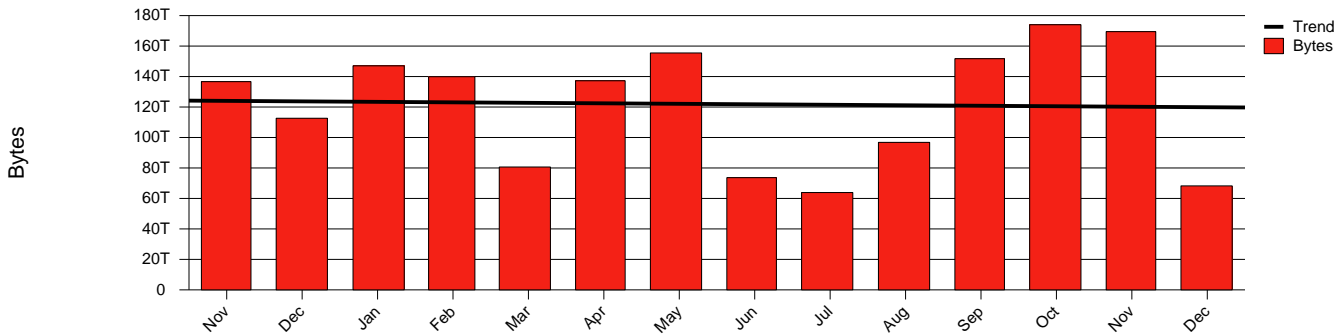

Monthly Health Report

Report for 2006/12/31, Subject: SUNET-A-VAXJO-VXU

LAN/WAN

Total Network Volume by Month

Total Network Volume by Week

Total Network Volume by Day

Situations to Watch

Rank	Element Name	Variable	Threshold	Monthly Average		Days to (from) Threshold
			Value	Actual	Predicted	
1	vxu1-SRP(In)	Errors (% Frames)	5.000	0.000	0.467	Increasing
2	vxu2-SRP(In)	Volume (Bandwidth %)	80.000	2.834	5.710	Increasing
3	vxu1-SRP(Out)	Volume (Bandwidth %)	80.000	0.672	0.659	Increasing
4	vxu1-SRP(In)	Volume (Bandwidth %)	80.000	0.002	0.000	Decreasing
5	vxu2-SRP(In)	Errors (% Frames)	5.000	0.000	0.000	Decreasing
6	vxu2-SRP(Out)	Volume (Bandwidth %)	80.000	4.689	8.709	Decreasing