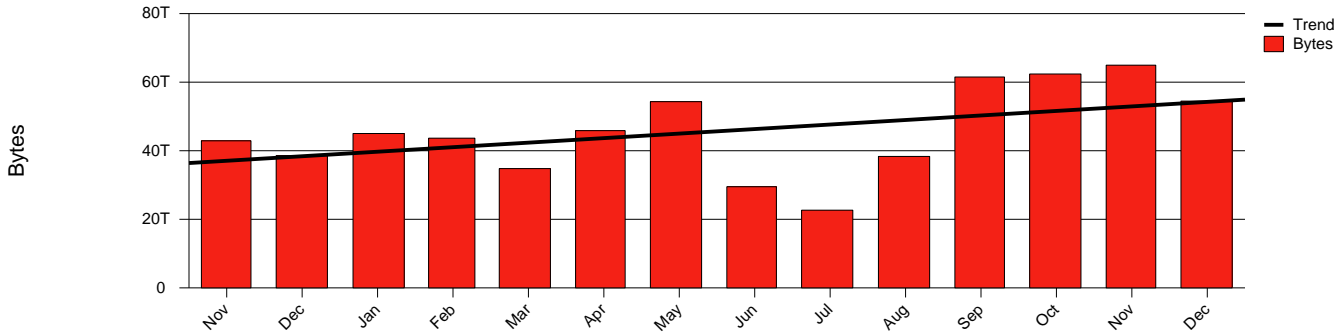

Monthly Health Report

Report for 2006/12/31, Subject: SUNET-A-SKOVDE-HIS

LAN/WAN

Total Network Volume by Month

Total Network Volume by Week

Total Network Volume by Day

Situations to Watch

Rank	Element Name	Variable	Threshold	Monthly Average		Days to (from)
			Value	Actual	Predicted	Threshold
1	his2-SRP(In)	Volume (Bandwidth %)	80.000	2.098	2.304	Increasing
2	his1-SRP(Out)	Volume (Bandwidth %)	80.000	4.443	4.395	Increasing
3	his2-SRP(Out)	Volume (Bandwidth %)	80.000	0.001	0.009	Increasing
4	his1-SRP(In)	Volume (Bandwidth %)	80.000	0.002	0.000	Decreasing
5	his1-SRP(In)	Errors (% Frames)	5.000	0.000	0.000	Decreasing
6	his2-SRP(In)	Errors (% Frames)	5.000	0.000	0.001	Decreasing