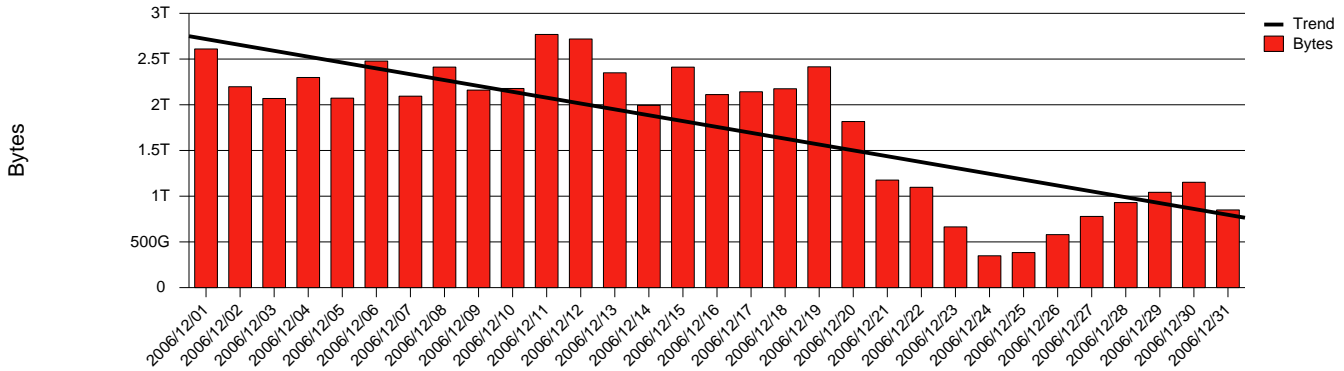

Monthly Health Report

Report for 2006/12/31, Subject: SUNET-A-SKOVDE-HIS

LAN/WAN

Total Network Volume by Month

Total Network Volume by Week

Total Network Volume by Day

Situations to Watch

Rank	Element Name	Variable	Threshold	Monthly Average		Days to (from)
			Value	Actual	Predicted	Threshold
1	his2-SRP(In)	Volume (Bandwidth %)	80.000	2.098	2.304	Increasing
2	his1-SRP(Out)	Volume (Bandwidth %)	80.000	4.443	4.395	Increasing
3	his2-SRP(Out)	Volume (Bandwidth %)	80.000	0.001	0.009	Increasing
4	his1-SRP(In)	Volume (Bandwidth %)	80.000	0.002	0.000	Decreasing
5	his1-SRP(In)	Errors (% Frames)	5.000	0.000	0.000	Decreasing
6	his2-SRP(In)	Errors (% Frames)	5.000	0.000	0.001	Decreasing