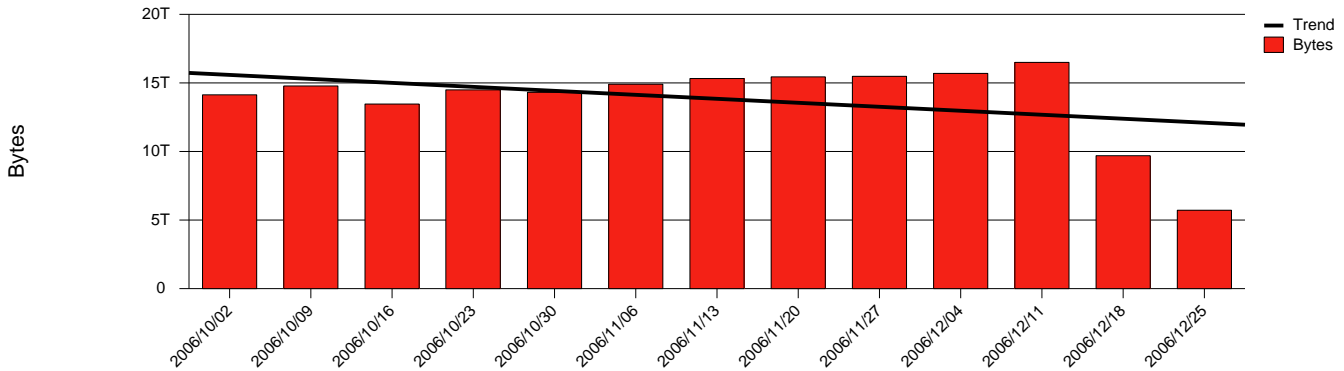

Monthly Health Report

Report for 2006/12/31, Subject: SUNET-A-SKOVDE-HIS

LAN/WAN

Total Network Volume by Month

Total Network Volume by Week

Total Network Volume by Day

Situations to Watch

Rank	Element Name	Variable	Threshold	Monthly Average		Days to (from)
			Value	Actual	Predicted	Threshold
1	his2-SRP(In)	Volume (Bandwidth %)	80.000	2.098	2.304	Increasing
2	his1-SRP(Out)	Volume (Bandwidth %)	80.000	4.443	4.395	Increasing
3	his2-SRP(Out)	Volume (Bandwidth %)	80.000	0.001	0.009	Increasing
4	his1-SRP(In)	Volume (Bandwidth %)	80.000	0.002	0.000	Decreasing
5	his1-SRP(In)	Errors (% Frames)	5.000	0.000	0.000	Decreasing
6	his2-SRP(In)	Errors (% Frames)	5.000	0.000	0.001	Decreasing