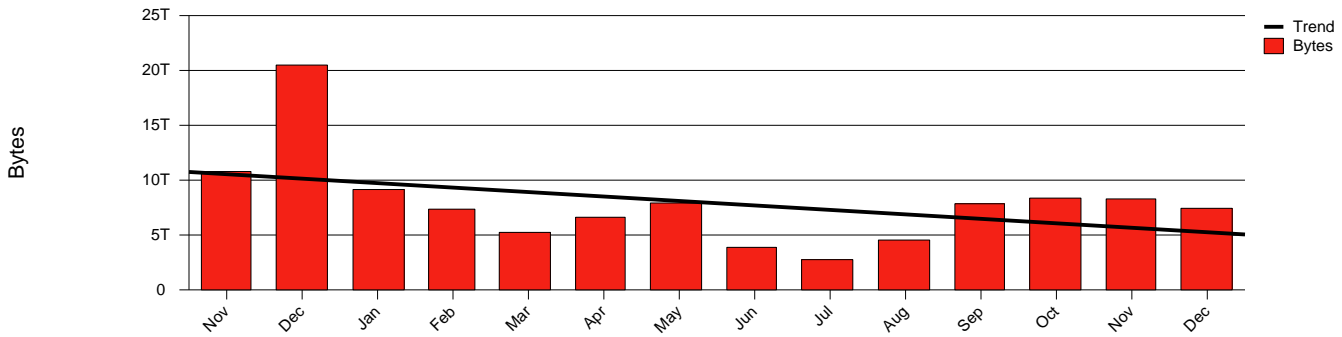

# Monthly Health Report

Report for 2006/12/31, Subject: SUNET-A-OREBRO-ORU

LAN/WAN

Total Network Volume by Month

Total Network Volume by Week

Total Network Volume by Day

Situations to Watch

Rank	Element Name	Variable	Threshold	Monthly Average		Days to (from)
			Value	Actual	Predicted	Threshold
1	oru1-SRP(In)	Errors (% Frames)	5.000	0.000	0.565	Increasing
2	oru2-SRP(In)	Volume (Bandwidth %)	80.000	0.372	0.437	Increasing
3	oru1-SRP(In)	Volume (Bandwidth %)	80.000	0.000	0.000	Decreasing
4	oru1-SRP(Out)	Volume (Bandwidth %)	80.000	0.520	0.309	Decreasing
5	oru2-SRP(In)	Errors (% Frames)	5.000	0.000	0.001	Decreasing
6	oru2-SRP(Out)	Volume (Bandwidth %)	80.000	0.000	0.000	Decreasing
7	oru2-SRP(Out)	Discards (% Frames)	10.000	0.000	0.000	Decreasing