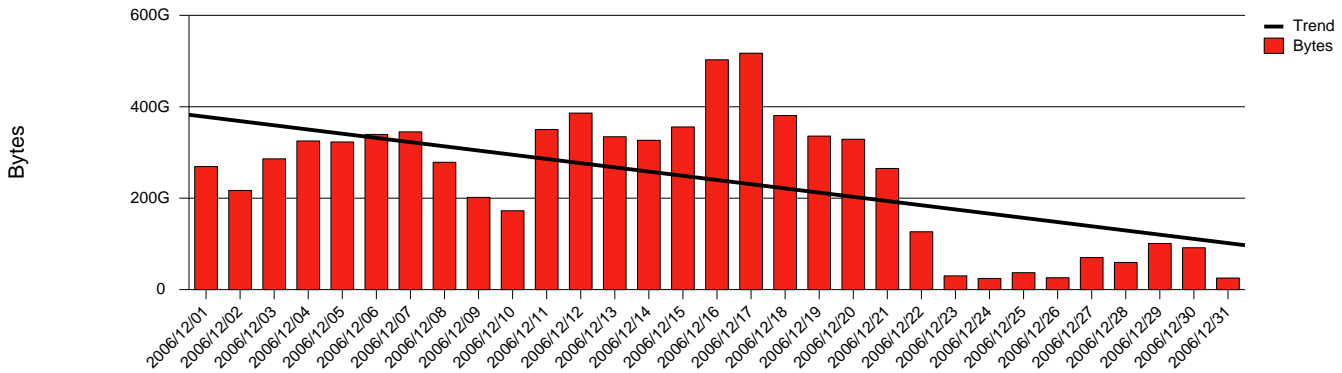

# Monthly Health Report

Report for 2006/12/31, Subject: SUNET-A-OREBRO-ORU

LAN/WAN

Total Network Volume by Month

Total Network Volume by Week

Total Network Volume by Day

Situations to Watch

Rank	Element Name	Variable	Threshold	Monthly Average		Days to (from)
			Value	Actual	Predicted	Threshold
1	oru1-SRP(In)	Errors (% Frames)	5.000	0.000	0.565	Increasing
2	oru2-SRP(In)	Volume (Bandwidth %)	80.000	0.372	0.437	Increasing
3	oru1-SRP(In)	Volume (Bandwidth %)	80.000	0.000	0.000	Decreasing
4	oru1-SRP(Out)	Volume (Bandwidth %)	80.000	0.520	0.309	Decreasing
5	oru2-SRP(In)	Errors (% Frames)	5.000	0.000	0.001	Decreasing
6	oru2-SRP(Out)	Volume (Bandwidth %)	80.000	0.000	0.000	Decreasing
7	oru2-SRP(Out)	Discards (% Frames)	10.000	0.000	0.000	Decreasing