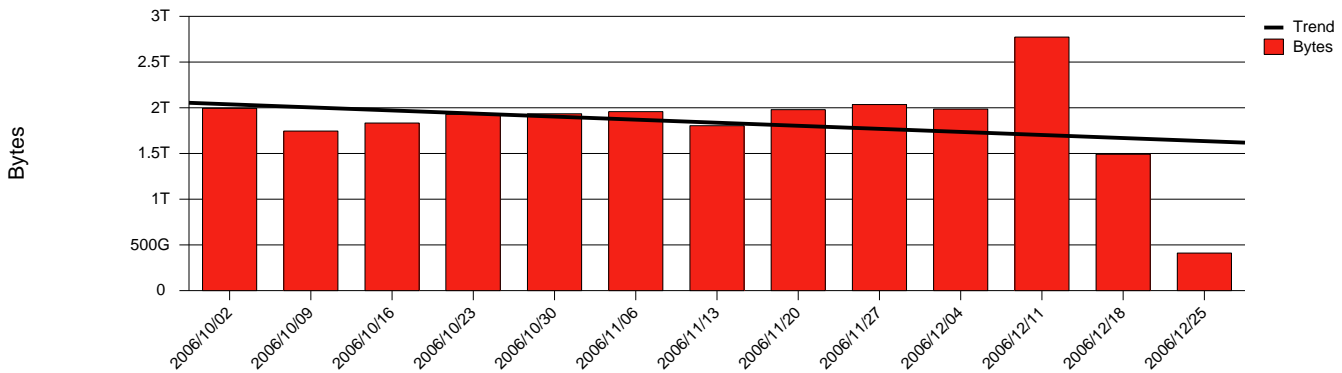

# Monthly Health Report

Report for 2006/12/31, Subject: SUNET-A-OREBRO-ORU

LAN/WAN

Total Network Volume by Month

Total Network Volume by Week

Total Network Volume by Day

Situations to Watch

Rank	Element Name	Variable	Threshold	Monthly Average		Days to (from)
			Value	Actual	Predicted	Threshold
1	oru1-SRP(In)	Errors (% Frames)	5.000	0.000	0.565	Increasing
2	oru2-SRP(In)	Volume (Bandwidth %)	80.000	0.372	0.437	Increasing
3	oru1-SRP(In)	Volume (Bandwidth %)	80.000	0.000	0.000	Decreasing
4	oru1-SRP(Out)	Volume (Bandwidth %)	80.000	0.520	0.309	Decreasing
5	oru2-SRP(In)	Errors (% Frames)	5.000	0.000	0.001	Decreasing
6	oru2-SRP(Out)	Volume (Bandwidth %)	80.000	0.000	0.000	Decreasing
7	oru2-SRP(Out)	Discards (% Frames)	10.000	0.000	0.000	Decreasing